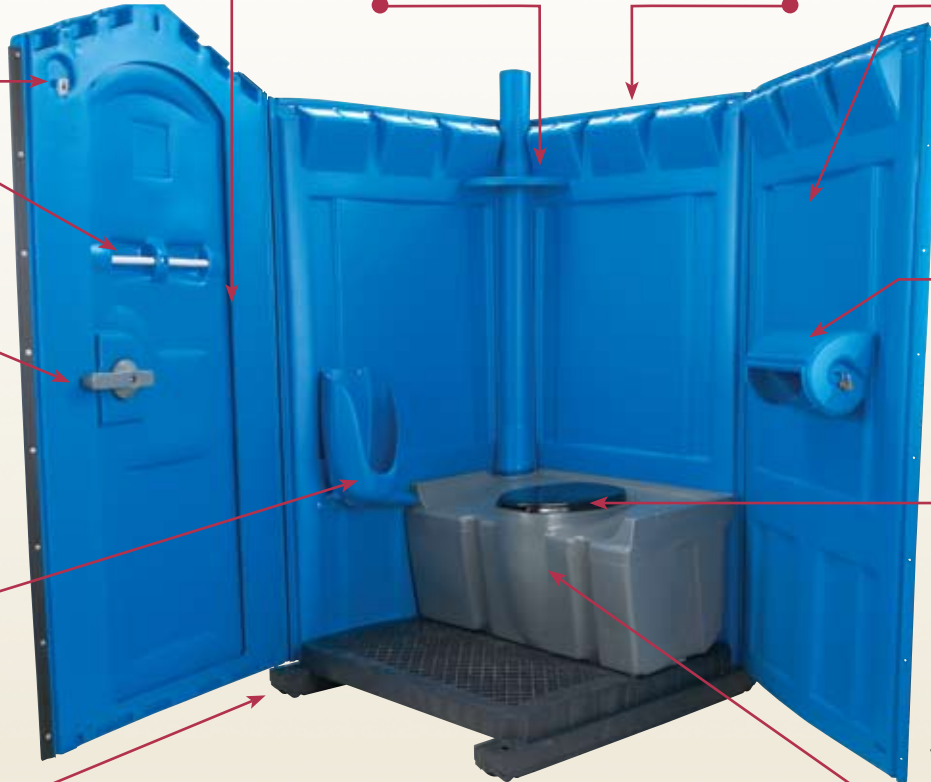

### Features & Benefits

- One piece continuous door frame
- Five point integral polyethylene door hinge
- No sag door design
- EZ grip inside door latch
- Double torsion door spring
- Translucent roof with 10-year UVI package
- 62-gallon pyramid shaped tank
- Open grid skid/Dirt Buster base
- Three-roll paper holder
- Color matched interior components
- Elongated open-ended toilet seat
- EZ clean offset urinal
- Lifetime warranty on spring, door latch, hinge pin and corner extrusions

### Unit Dimensions

Height: 89" (2261 mm)

Width: 44" (1118 mm)

Depth: 48" (1219 mm)

Weight: 170 lbs (77 kg)

Tank Capacity: 62 gallons (234 liters)

Door Opening: 72" x 24" (1829 mm x 609 mm)

Floor Space: 40.75" x 19.25" (1035 mm x 489 mm)

All Plastic  
Open Grid Dirt Buster Base w/  
Optional Cover

Corner Shelf

Leak-Proof  
Ventilation

EZ Clean Side  
Walls 3mm Thick

3-Roll  
Paper  
Holder  
w/Lock

Elongated  
Open-End  
Toilet Seat

62-Gallon  
Pyramid-  
Shaped Sump  
Area Tank

### StyleLite Interior Washing Station

- Stylish, easy-to-use
- 17 Gallon fresh water tank
- Universal - fits most units
- Includes soap dispenser and paper towel holder

**Mirror**  
• 5.75" x 6"