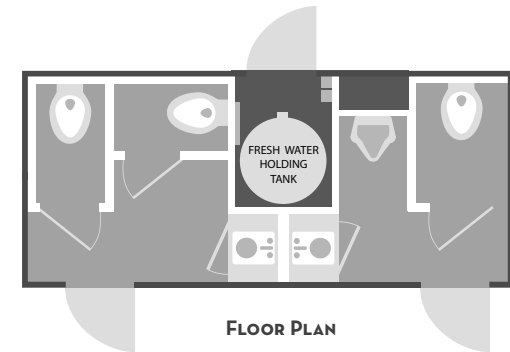

## 6X14' 2 DOOR | 4 STATION

Satellite Suites 14' 2-Door, 4-Station trailer, has more space than you would expect in a trailer this size.

Beyond the roomy layout is the ease of towing and set-up. The steps, leveling jacks and door handles can be deployed in just a matter of minutes, while the water and electrical connections are positioned for quick access.

- NO. OF STATIONS** - 4
- NO. OF USES** - 1,400
- OZ PER USE** - 16
- FRESHWATER** - 200 GAL
- WASTEWATER** - 390 GAL
- WEIGHT** - 5,280 LBS
- WHEELS** - 16" ALUMINUM
- AXLE** - 7,000 LB TORSION

FLOOR PLAN