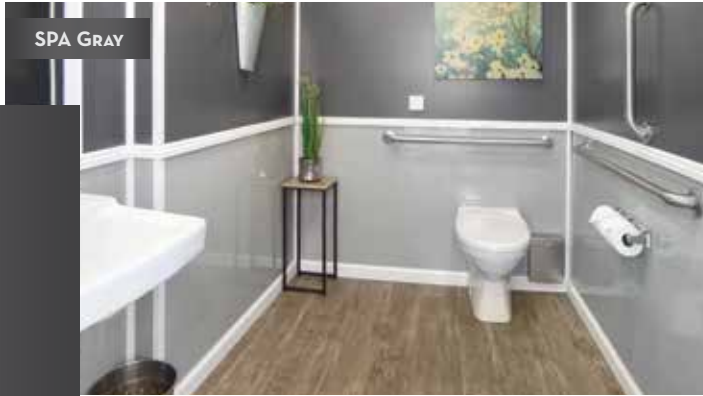

Satellite Suites™

ADA | SINGLE STATION

Our single-station ADA utilizes the latest technology, including our unique vacuum-flush system, remote controlled electronic jacks and lightweight, modular ramp. And the best news is that it can be set-up and torn-down by one person, saving labor costs.

**Available internationally and in all interiors.*

SPA GRAY

COMMERCIAL GRAY

MILLENNIUM

9'3" RIDE HEIGHT
10'4" w/AC
9'2" KNEEL HEIGHT

NO. OF STATIONS - 1
NO. OF USES - 450
OZ PER USE - 32
FRESHWATER - 63 GAL
WASTEWATER - 123 GAL
WEIGHT - 3,200 LBS
WHEELS - 15" ALUMINUM
AXLE - 7,000 LB TORSION