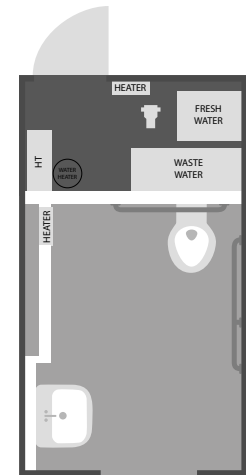

**Available internationally and in all interiors.*

SPA GRAY

COMMERCIAL GRAY

MILLENNIUM

9'3" RIDE HEIGHT
10'4" w/AC
9'2" KNEEL HEIGHT

NO. OF STATIONS - 1
NO. OF USES - 450
OZ PER USE - 32
FRESHWATER - 63 GAL
WASTEWATER - 123 GAL
WEIGHT - 3,200 LBS
WHEELS - 15" ALUMINUM
AXLE - 7,000 LB TORSION

FLOOR PLAN