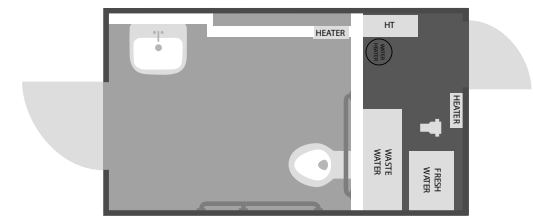

Satellite Suites™

ADA | 1-STATION

Our single-station ADA restroom trailer features the latest technology, including a unique vacuum-flush system, remote-controlled electronic jacks, and a lightweight, modular ramp. Available in four stunning interiors to suit any occasion, it offers both style and functionality. The best part is that it can be set up and torn down by just one person, saving on labor costs.

**Available internationally and in all interiors.*

SPA GRAY

COMMERCIAL GRAY

MILLENNIUM

LUXE

9'3" RIDE HEIGHT
10'4" W/AC
9'2" KNEEL HEIGHT

NO. OF STATIONS - 1
NO. OF USES - 450
OZ PER USE - 32
FRESHWATER - 63 GAL
WASTEWATER - 123 GAL
WEIGHT - 3,200 LBS
WHEELS - 15" ALUMINUM
AXLE - 7,000 LB TORSION

FLOOR PLAN