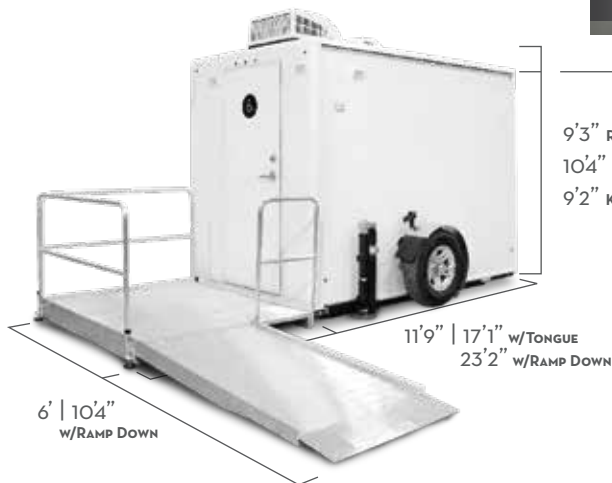

Satellite Suites™

ADA | 1-STATION

Our single-station ADA restroom trailer features the latest technology, including a unique vacuum-flush system, remote-controlled electronic jacks, and a lightweight, modular ramp. Available in four stunning interiors to suit any occasion, it offers both style and functionality. The best part is that it can be set up and torn down by just one person, saving on labor costs.

**Available internationally and in all interiors.*

SPA GRAY

COMMERCIAL GRAY

MILLENNIUM

LUXE

9'3" RIDE HEIGHT
10'4" W/AC
9'2" KNEEL HEIGHT

NO. OF STATIONS - 1
NO. OF USES - 450
OZ PER USE - 32
FRESHWATER - 63 GAL
WASTEWATER - 123 GAL
WEIGHT - 3,200 LBS
WHEELS - 15" ALUMINUM
AXLE - 7,000 LB TORSION