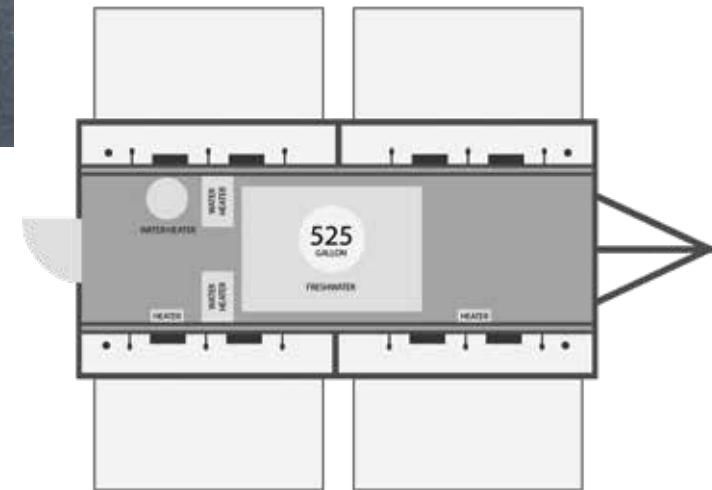

Satellite Suites™

SINK SUITE PLUS | 12 STATION

The Sink Suite Plus is fitted with plastic soap and paper towel dispensers for quick service and ease of maintenance. The flip-up sides keep your sink trailer clean, while protecting faucets and dispensers from damage during transit.

- NO. OF STATIONS** - 12
- NO. OF USES** - 4000
- FRESHWATER** - 525 GAL
- WASTEWATER** - 525 GAL
- WEIGHT** - 4,000 LBS
- WHEELS** - 16" ALUMINUM
- AXLE** - (2) 5,200 LB TORSION
- TANKLESS WATER HEATER** - (2) 60,000 BTU

FLOOR PLAN