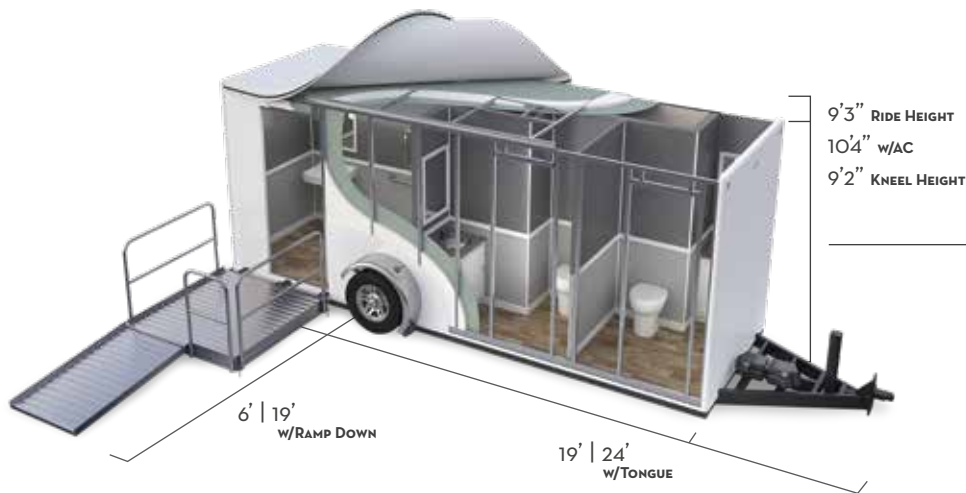

Satellite Suites™

ADA PLUS 2 | 3 STATION

Satellite's ADA+2 is great for events. One person can easily set-up or take-down the trailer in 10 minutes! That means you can manage your events with fewer people and still offer exceptional service. The feature event organizers like best is having two full-sized unisex bathrooms in addition to the comfortable ADA bathroom.

**Available internationally and in all interiors.*

SPA GRAY

COMMERCIAL GRAY

MILLENNIUM

NO. OF STATIONS - 3
NO. OF USES - 1,000
OZ PER USE - 32
FRESHWATER - 105 GAL
WASTEWATER - 300 GAL
WEIGHT - 8,200 LBS
WHEELS - 16" ALUMINUM
AXLE - 10,000 LB TORSION