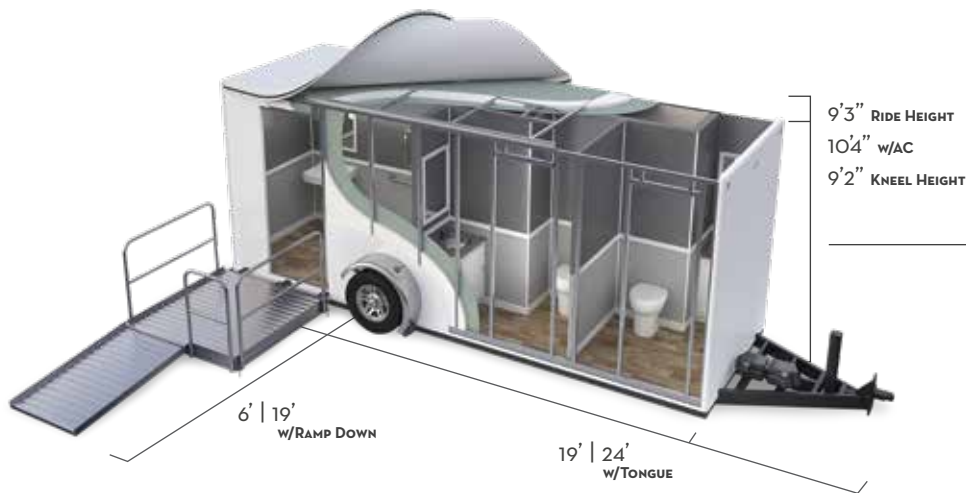

Satellite Suites™

6X19' ADA PLUS 2 | 3 STATION

Satellite's ADA+2 is great for events. One person can easily set-up or take down the trailer in 10 minutes! That means you can manage your events with fewer people and still offer exceptional service. The feature event organizers like best is having two full-sized unisex bathrooms in addition to the comfortable ADA bathroom!

The trailer rides on an air suspension system, making it easy to tow and even easier to lower and level. The wheels, attached to stub axles, disengage quickly and the air suspension system lowers the trailer gently to the ground. Once the trailer is in place, simply lower the attached platform, snap on the six-foot ramp, slide in the handrails and set-up is complete. The ramp has a very slight angle and the platform provides plenty of room for navigating and opening the door.

SPA GRAY

COMMERCIAL GRAY

MILLENNIUM

NO. OF STATIONS - 3
NO. OF USES - 1,000
OZ PER USE - 32
FRESHWATER - 105 GAL
WASTEWATER - 300 GAL
WEIGHT - 8,200 LBS
WHEELS - 16" ALUMINUM
AXLE - 10,000 LB TORSION