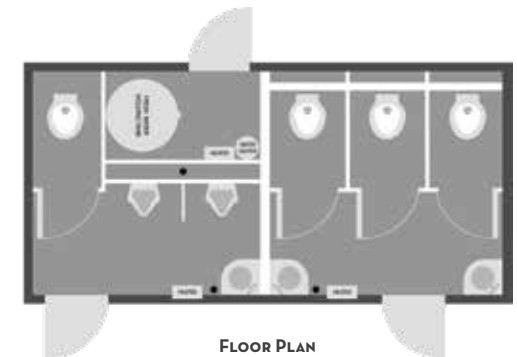

Satellite Suites™

8X17' 6 STATION

Satellite Suites would like to introduce the perfect mid-size restroom trailer, the new 17' 6-station. This trailer is ideal for events between 400-450 guests. The spacious and open floor plan allows for traffic to move quickly in and out, reducing long wait lines. It's unique size makes it easy to pull and easy to maneuver into place.

*Available Internationally and in all Interiors.

SPA GRAY

COMMERCIAL GRAY

MILLENNIUM

SPA TAN

- NO. OF STATIONS** - 6
- NO. OF USES** - 1,700
- OZ PER USE** - 16
- FRESHWATER** - 200 GAL
- WASTEWATER** - 525 GAL
- WEIGHT** - 7,121 LBS
- WHEELS** - 16" ALUMINUM
- AXLE** - (2) 7,000 LB TORSION

FLOOR PLAN