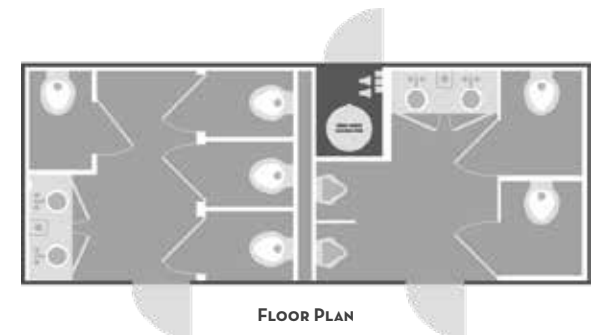

Satellite Suites™

8X20' 8 STATION

Lightweight, spacious and beautiful describe this 20', 8-Station portable restroom trailer designed for both operators and end-users. Weighing less than 8,500 pounds, this restroom trailer is a pleasure to transport and simple to place and set-up.

Inside, the ladies area has four spacious stalls and a twin-basin vanity. For the men, there are two private stalls, two urinals and a twin-basin vanity. The climate in each area can be controlled by individual air conditioning units to insure total comfort.

*Available Internationally and in all Interiors.

SPA GRAY

COMMERCIAL GRAY

MILLENNIUM

SPA TAN

- NO. OF STATIONS** - 8
- NO. OF USES** - 2,200
- OZ PER USE** - 16
- FRESHWATER** - 200 GAL
- WASTEWATER** - 750 GAL
- WEIGHT** - 8,490 LBS
- WHEELS** - 16" ALUMINUM
- AXLE** - (2) 7,000 LB TORSION

FLOOR PLAN