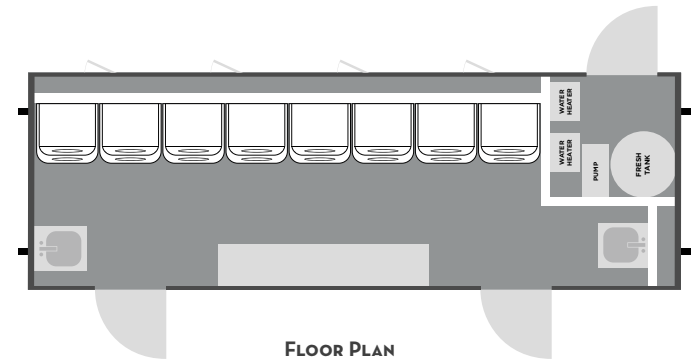

Satellite Suites™

LAUNDRY | 8 STATION

Satellite Suites would like to introduce the 25' 8-Station Laundry Trailer. Built to accommodate large groups of service workers and people in disaster relief situations. Eight Samsung Stackable washer/dryer units, one folding station and two laundry sinks outfit the trailer. The open floor plan allows for people to flow easily in and out of the trailer, maximizing the amount of productivity.

- NO. OF STATIONS** - 8
- FRESHWATER** - 200 GAL
- WASTEWATER** - 950 GAL
- WEIGHT** - 10,800 LBS
- WHEELS** - 16" ALUMINUM
- AXLE** - (2) 7,000 LB TORSION
- CONNECTIONS** - FRESH & WASTEWATER
- TANKLESS WATER HEATER** - (2) 199,000 BTU