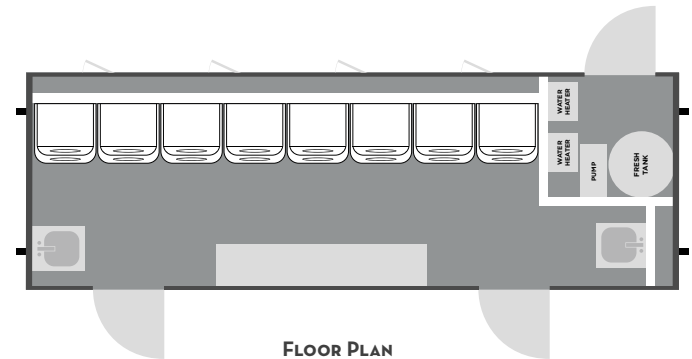

Satellite Suites™

LAUNDRY | 8 STATION

Satellite Suites would like to introduce the 25' 8-Station Laundry Trailer. Built to accommodate large groups of service workers and people in disaster relief situations. Eight Samsung Stackable washer/dryer units, one folding station and two laundry sinks outfit the trailer. The open floor plan allows for people to flow easily in and out of the trailer, maximizing the amount of productivity.

10'5" | 11'8"
w/STACKS

25' | 30'
w/TONGUE

8'6" | 12'6"
w/STEPS

- NO. OF STATIONS** - 8
- FRESHWATER** - 200 GAL
- WASTEWATER** - 950 GAL
- WEIGHT** - 10,800 LBS
- WHEELS** - 16" ALUMINUM
- AXLE** - (2) 7,000 LB TORSION
- CONNECTIONS** - FRESH & WASTEWATER
- TANKLESS WATER HEATER** - (2) 199,000 BTU