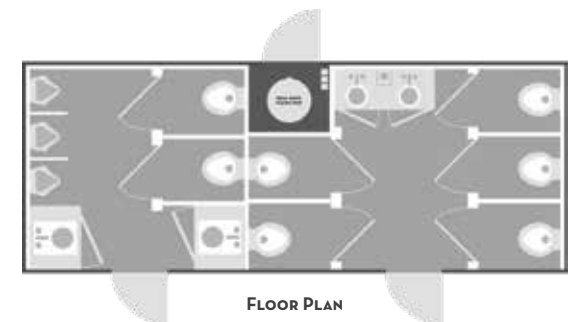

Satellite Suites™

8X25' 10 STATION

Lightweight, spacious and beautiful best describe this 25', 10-Station trailer. Inside, the ladies area has five spacious stalls and a twin-basin vanity. For the men, there are two private stalls, three urinals and a two single basin vanities. The climate in each area can be controlled by individual air conditioning units to ensure total comfort.

*Available Internationally and in all Interiors.

SPA GRAY

COMMERCIAL GRAY

MILLENNIUM

SPA TAN

- NO. OF STATIONS** - 10
- NO. OF USES** - 3,000
- OZ PER USE** - 16
- FRESHWATER** - 200 GAL
- WASTEWATER** - 880 GAL
- WEIGHT** - 9,800 LBS
- WHEELS** - 16" ALUMINUM
- AXLE** - (2) 7,000 LB TORSION

FLOOR PLAN