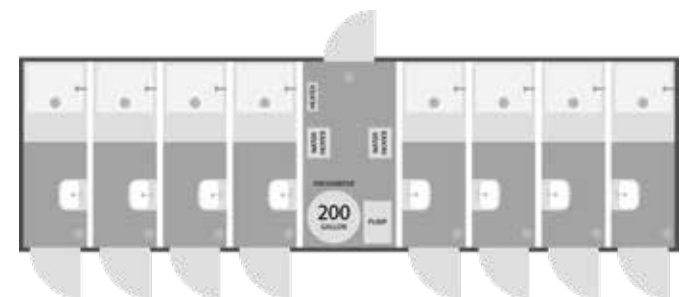

Satellite Suites™

8-DOOR SHOWER | 8-STATION

Introducing the 8-Door, 8-Station shower trailer, offering unmatched privacy. Each shower has private access and individual temperature control for ultimate comfort. It's the perfect blend of elegance and functionality.

NO. OF STATIONS - 8
FRESHWATER - 200 GAL
WASTEWATER - 1,100 GAL
WEIGHT - 12,500 LBS
WHEELS - 16" ALUMINUM
AXLE - (2) 7,000 LB TORSION

FLOOR PLAN