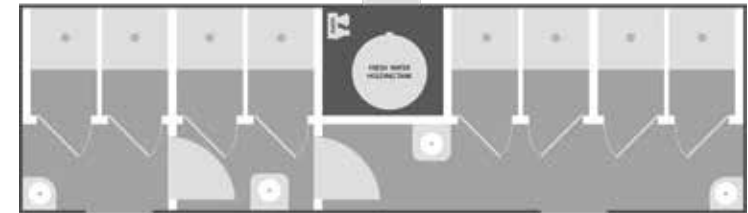

## FLEX SHOWER | 8 STATION

The Satellite Suites 28' 8-Station Flex shower trailer offers you and your customers unparalleled flexibility. It can be configured as a 2 x 6, 4 x 4 or full 8-shower trailer, with each section having at least one sink and mirror. In addition, each individual shower has its own changing area with a private lock.

**NO. OF STATIONS - 8**  
**FRESHWATER - 200 GAL**  
**WASTEWATER - 1,100 GAL**  
**WEIGHT - 13,000 LBS**  
**WHEELS - 16" ALUMINUM**  
**AXLE - (2) 7,000 LB TORSION**

FLOOR PLAN