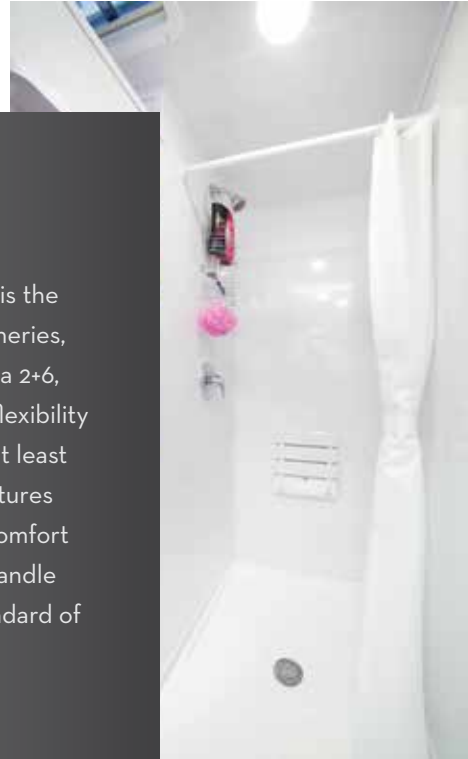

## FLEX SHOWER | 8-STATION

The Satellite Suites 28' 8-Station Flex shower trailer is the perfect solution for large-scale events, oil fields, refineries, and more. This versatile trailer can be configured as a 2+6, 4+4, or full 8-station shower, providing unparalleled flexibility to meet your specific needs. Each section includes at least one sink and mirror, and every individual shower features its own changing area with a private lock, ensuring comfort and privacy for all users. This trailer is designed to handle high-demand situations while maintaining a high standard of convenience and functionality.