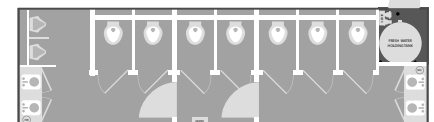

9 STATION FLOOR PLAN