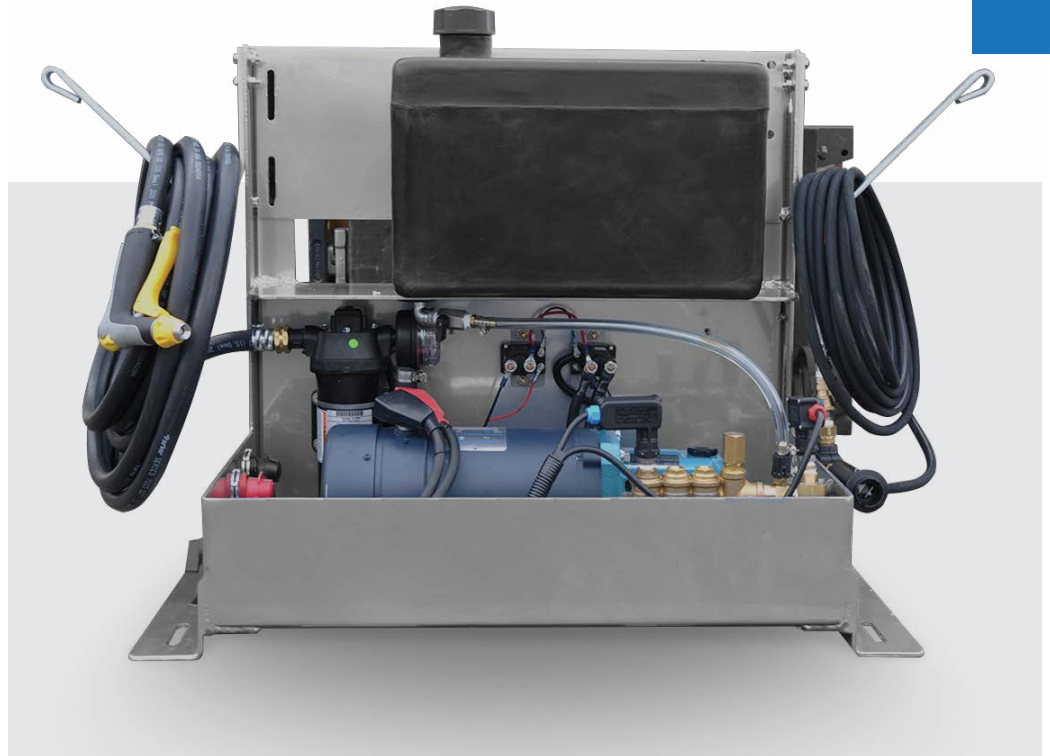

PATHFINDER

The Pathfinder is a state-of-the-art sanitizing system that mounts to any service vehicle. It has a unique, low-pressure chemical injection delivery system that proportions the chemical/water mix for maximum effectiveness. This system allows you to spray a cleaning agent like Pathfinder Solution or a hospital-grade, EPA-registered disinfectant evenly throughout the restroom.

This sanitizing system reduces mold and odor-causing bacteria by a staggering 86% over traditional cleaning methods. The benefit of our system over the traditional scrub-brush-and-soap method is that we are not transferring bacteria and germs from one unit to another.

Everyone will appreciate the fresh, clean appearance of your restroom even more, knowing it has been thoroughly sanitized with each service.

INTENDED USES

- Portable Restrooms
- Handwash Sinks
- Restroom Trailers
- Shower Trailers
- Holding Tanks