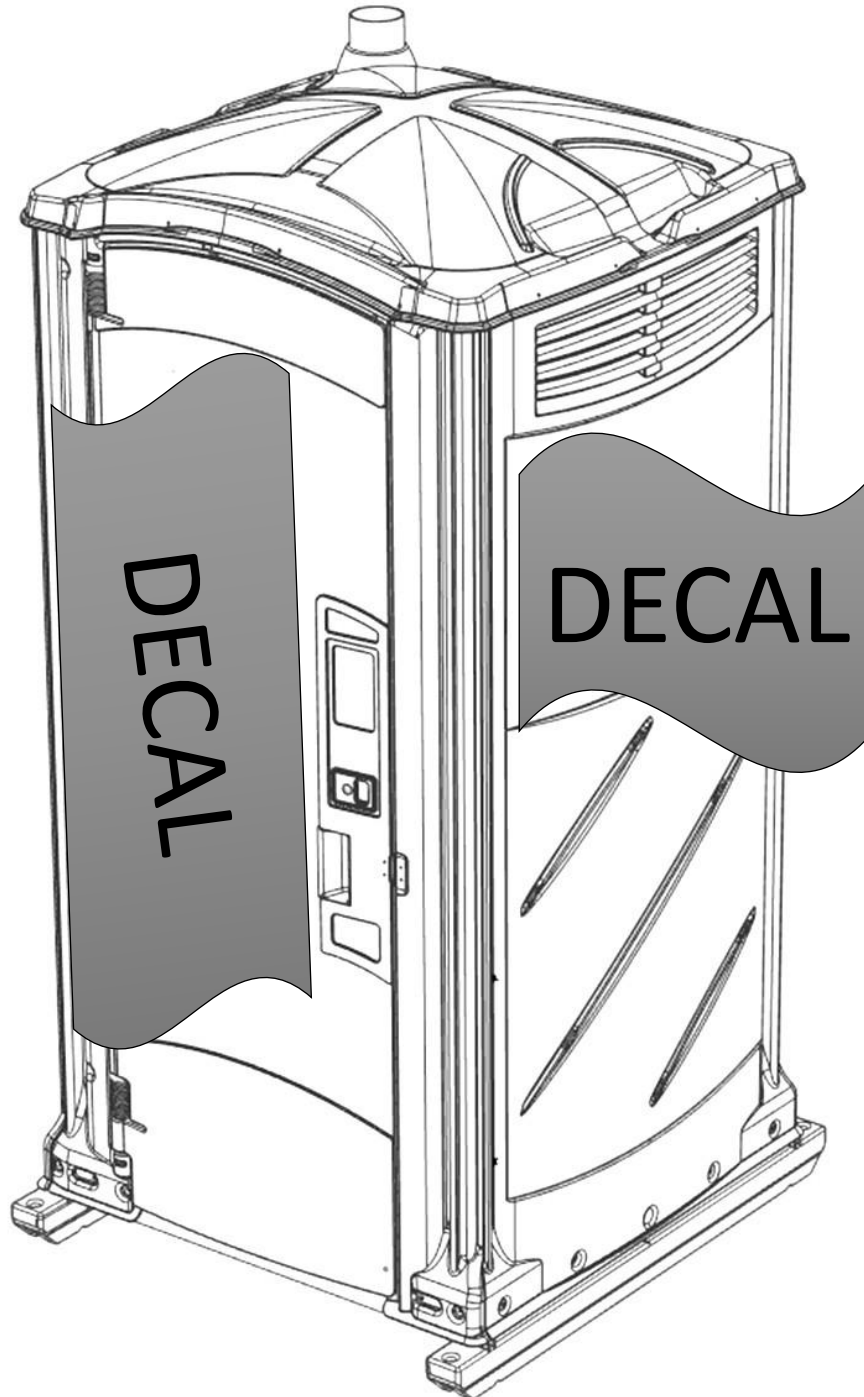

DECAL

SIZE INFO

2530 Xenium Lane North, Minneapolis, MN 55441
Telephone: 763-553-1900 Fax: 763-553-1905
800-328-3332 / www.satelliteindustries.com