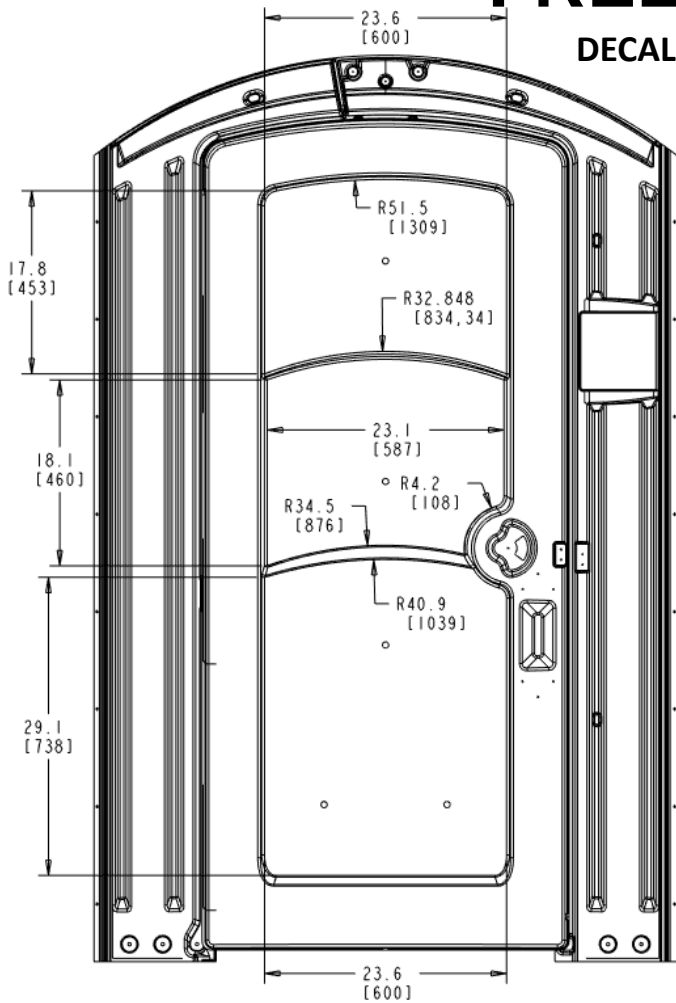

ASPEN II

DECAL SIZE INFO

NOTE:

Decals should be under sized by a minimum ¼ " [6mm] on each side, to insure that decals will fit into every panel.

ASPEN Original

5 Peaks

DECAL SIZE INFO

NOTE:

MONDO

DECAL SIZE INFO

6.13
[155mm]

29.5
[749mm]

NOTE:

Decals should be under sized by a minimum ¼ " [6mm] on each side, to insure that decals will fit into every panel.

LIBERTY

DECAL SIZE INFO

NOTE:

VENT DETAIL FOR YEAR 2018 ½ ++

NOTE:

VENT DETAIL FOR PRE-YEAR 2018 ½

NOTE:

Decals should be under sized by a minimum ¼ " [6mm] on each side, to ensure that decals will fit into every panel.

FREEDOM 4

DECAL SIZE INFO

NOTE:

VENT DETAIL FOR YEAR 2018 ½ ++

NOTE:

VENT DETAIL FOR PRE-YEAR 2018 ½

NOTE:

Decals should be under sized by a minimum ¼ " [6mm] on each side, to ensure that decals will fit into every panel.