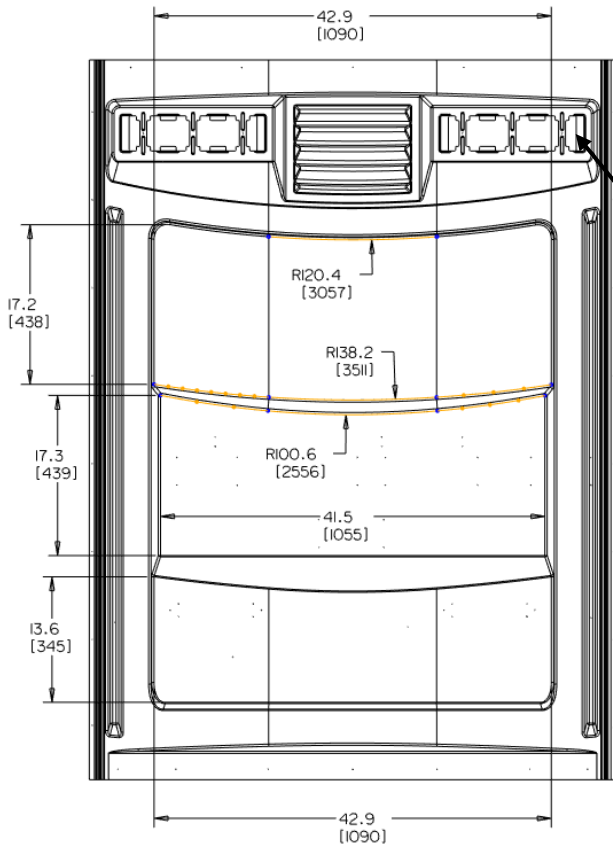

ASPEN II

DECAL SIZE INFO

NOTE:

Decals should be under sized by a minimum ¼ " [6mm] on each side, to insure that decals will fit into every panel.

ASPEN Original

5 Peaks

DECAL SIZE INFO

NOTE:

Maxim 2000

DECAL SIZE INFO

NOTE:

Decals should be under sized by a minimum ¼ " [6mm] on each side, to insure that decals will fit into every panel.

HIGH TECH I

BLOW-MOLDED FRONT DECAL SIZE INFO

NOTE:

Decals should be under sized by a minimum ¼ " [6mm] on each side, to insure that decals will fit into every panel.

MONDO

DECAL SIZE INFO

6.13
[155mm]

29.5
[749mm]

NOTE:

Decals should be under sized by a minimum ¼ " [6mm] on each side, to insure that decals will fit into every panel.

LIBERTY

DECAL SIZE INFO

NOTE:

VENT DETAIL FOR YEAR 2018 ½ ++

NOTE:

VENT DETAIL FOR PRE-YEAR 2018 ½

NOTE:

Decals should be under sized by a minimum ¼ " [6mm] on each side, to ensure that decals will fit into every panel.

FREEDOM 4

DECAL SIZE INFO