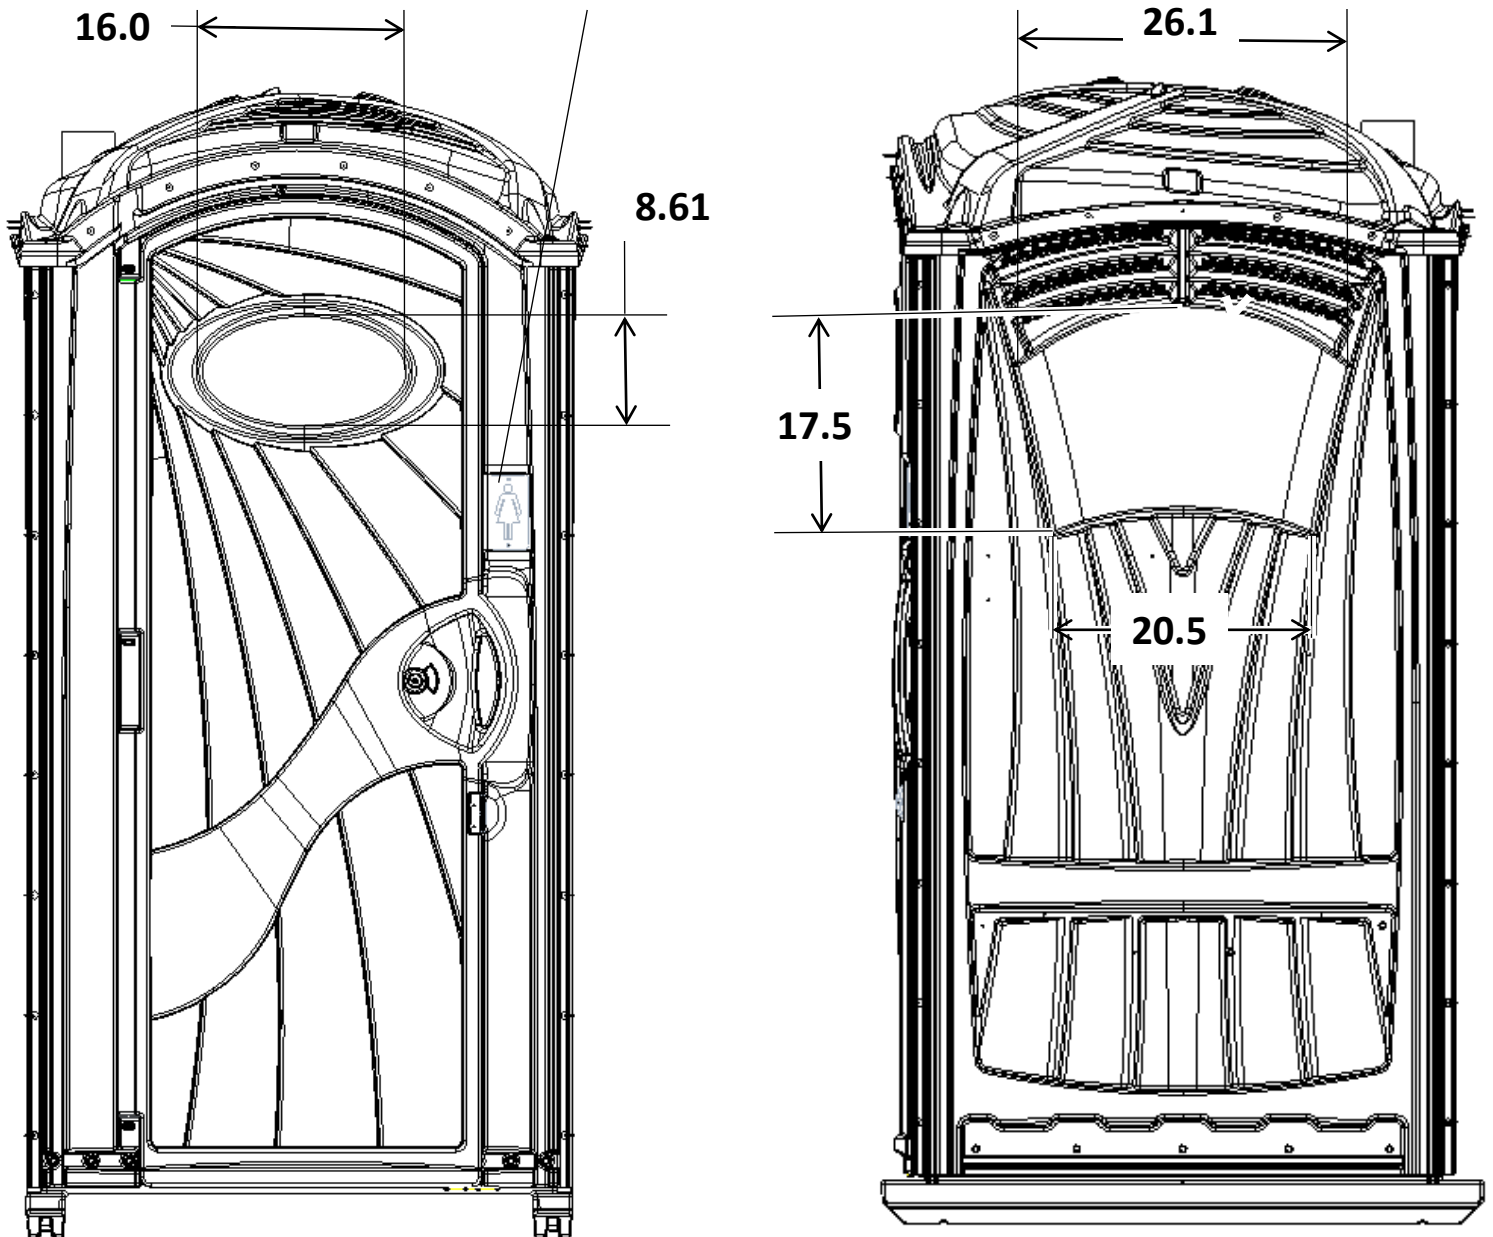

ASPEN II

DECAL SIZE INFO

NOTE:

Decals should be under sized by a minimum ¼ " [6mm] on each side, to insure that decals will fit into every panel.

ASPEN Original

5 Peaks

DECAL SIZE INFO

NOTE:

Decals should be under sized by a minimum ¼ " [6mm] on each side, to insure that decals will fit into every panel.

MAXIM 3000 II

DECAL SIZE INFO

NOTE:

Decals should be under sized by a minimum ¼ " [6mm] on each side, to insure that decals will fit into every panel.

Maxim 2000

DECAL SIZE INFO

NOTE:

Decals should be under sized by a minimum ¼ " [6mm] on each side, to insure that decals will fit into every panel.

HIGH TECH I

BLOW-MOLDED FRONT DECAL SIZE INFO

NOTE:

Decals should be under sized by a minimum ¼ " [6mm] on each side, to insure that decals will fit into every panel.

MONDO

DECAL SIZE INFO

6.13
[155mm]

29.5
[749mm]

NOTE:

Decals should be under sized by a minimum ¼ " [6mm] on each side, to insure that decals will fit into every panel.

LIBERTY

DECAL SIZE INFO