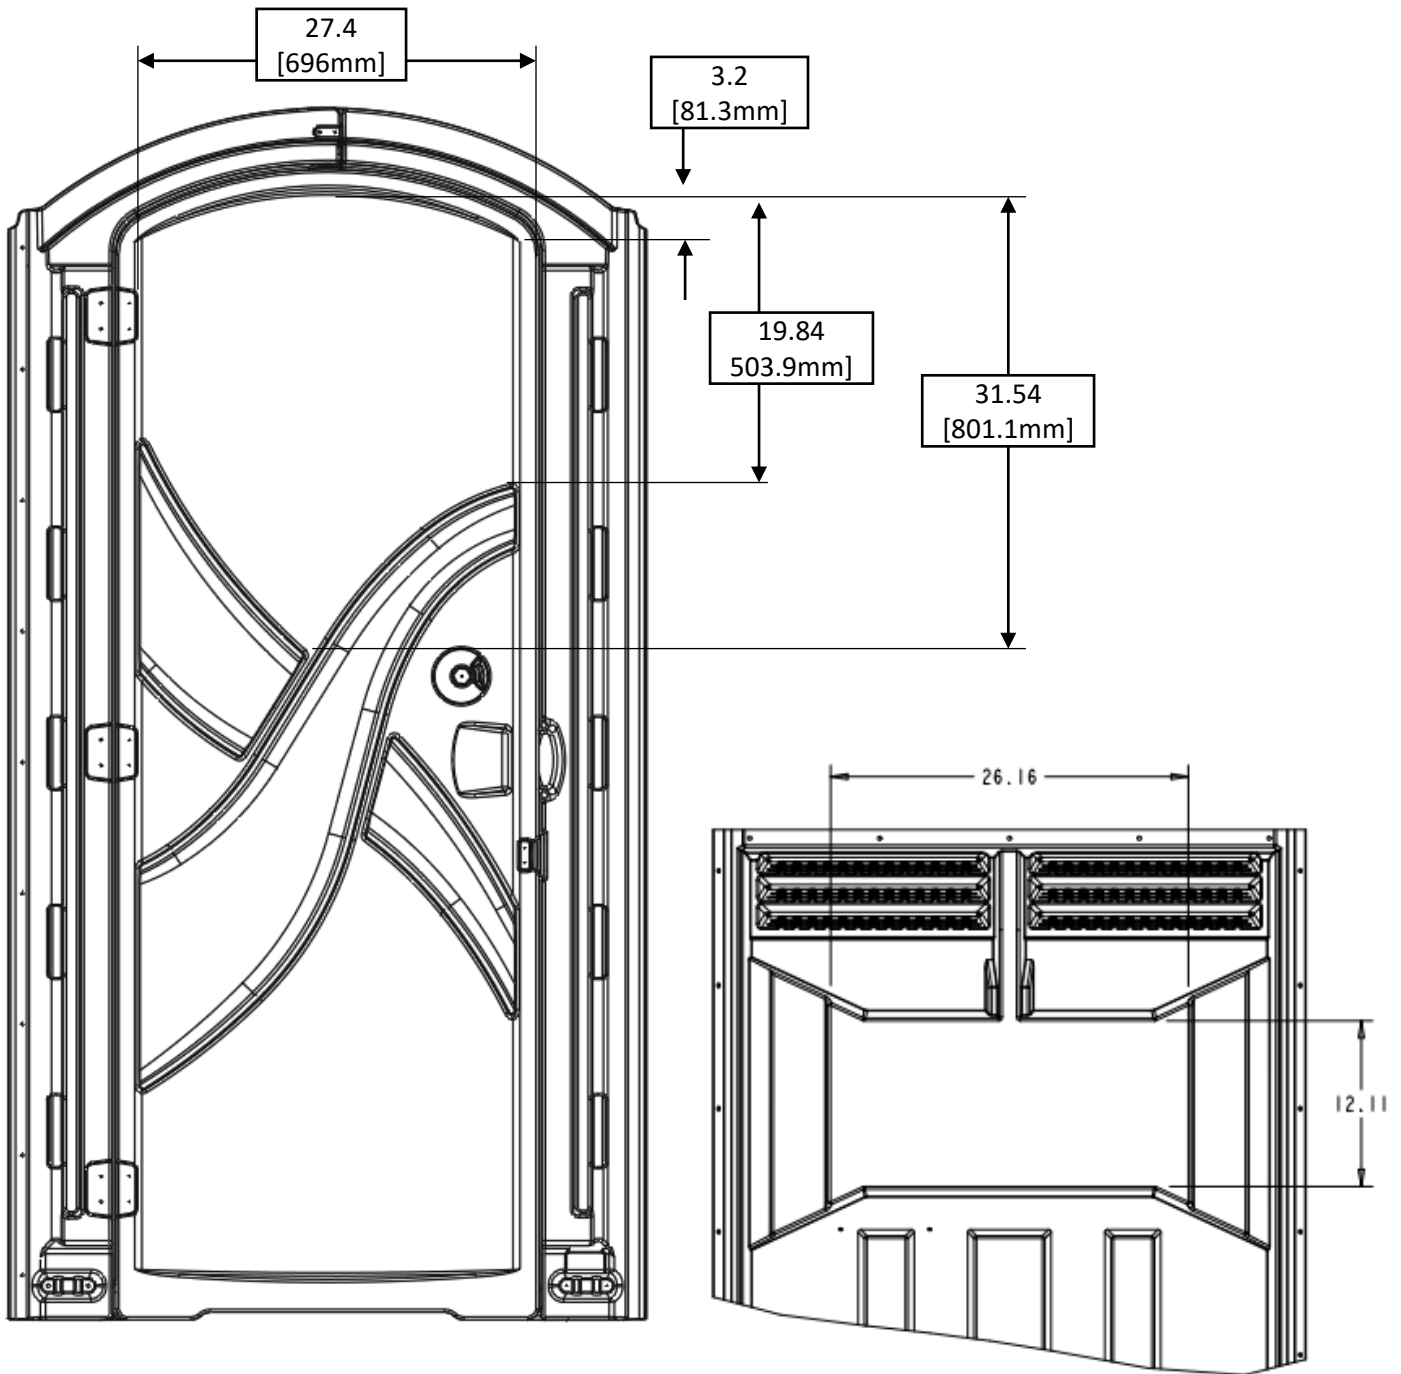

AXXIS

DECAL SIZE INFO

NOTE:

Decals should be under sized by a minimum ¼ " [6mm] on each side, to insure that decals will fit into every panel.