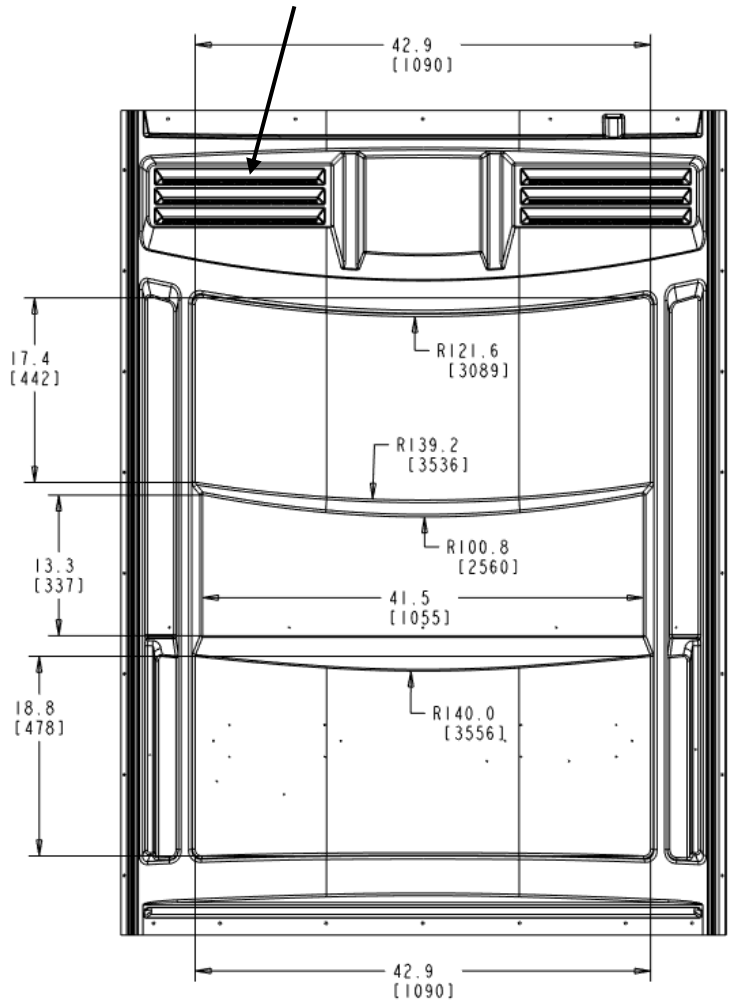

ASPEN II

DECAL SIZE INFO

NOTE:

Decals should be under sized by a minimum ¼ " [6mm] on each side, to insure that decals will fit into every panel.

ASPEN Original

5 Peaks

DECAL SIZE INFO

NOTE:

Maxim 2000

DECAL SIZE INFO

NOTE:

Decals should be under sized by a minimum ¼ " [6mm] on each side, to insure that decals will fit into every panel.

HIGH TECH I

BLOW-MOLDED FRONT DECAL SIZE INFO

NOTE:

Decals should be under sized by a minimum ¼ " [6mm] on each side, to insure that decals will fit into every panel.

MONDO

DECAL SIZE INFO

6.13
[155mm]

29.5
[749mm]

NOTE:

Decals should be under sized by a minimum ¼ " [6mm] on each side, to insure that decals will fit into every panel.

LIBERTY

DECAL SIZE INFO

NOTE:

VENT DETAIL FOR YEAR 2018 ½ ++

NOTE:

VENT DETAIL FOR PRE-YEAR 2018 ½

NOTE:

Decals should be under sized by a minimum ¼ " [6mm] on each side, to ensure that decals will fit into every panel.

FREEDOM 4

DECAL SIZE INFO