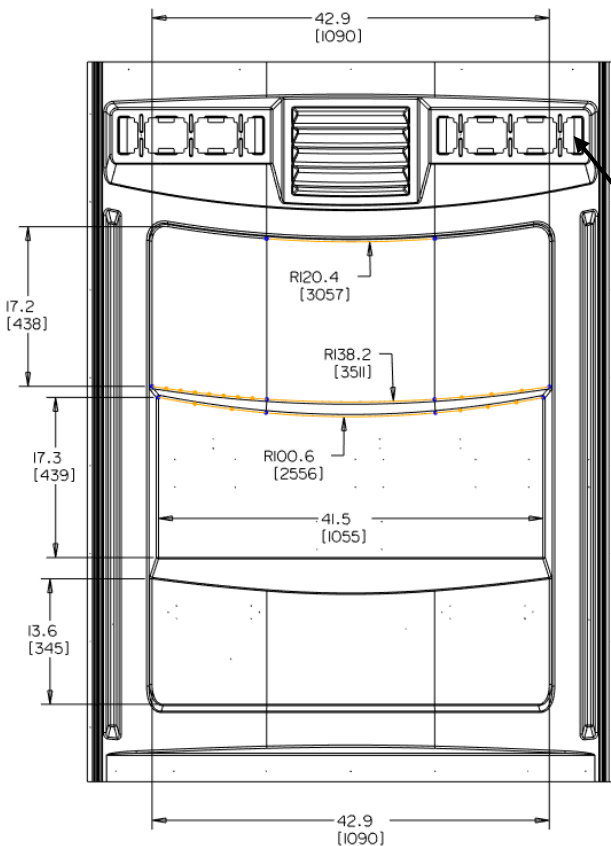

NOTE:

VENT DETAIL FOR YEAR 2018 ½ ++

NOTE:

VENT DETAIL FOR PRE-YEAR 2018 ½

NOTE:

Decals should be under sized by a minimum ¼ " [6mm] on each side, to ensure that decals will fit into every panel.