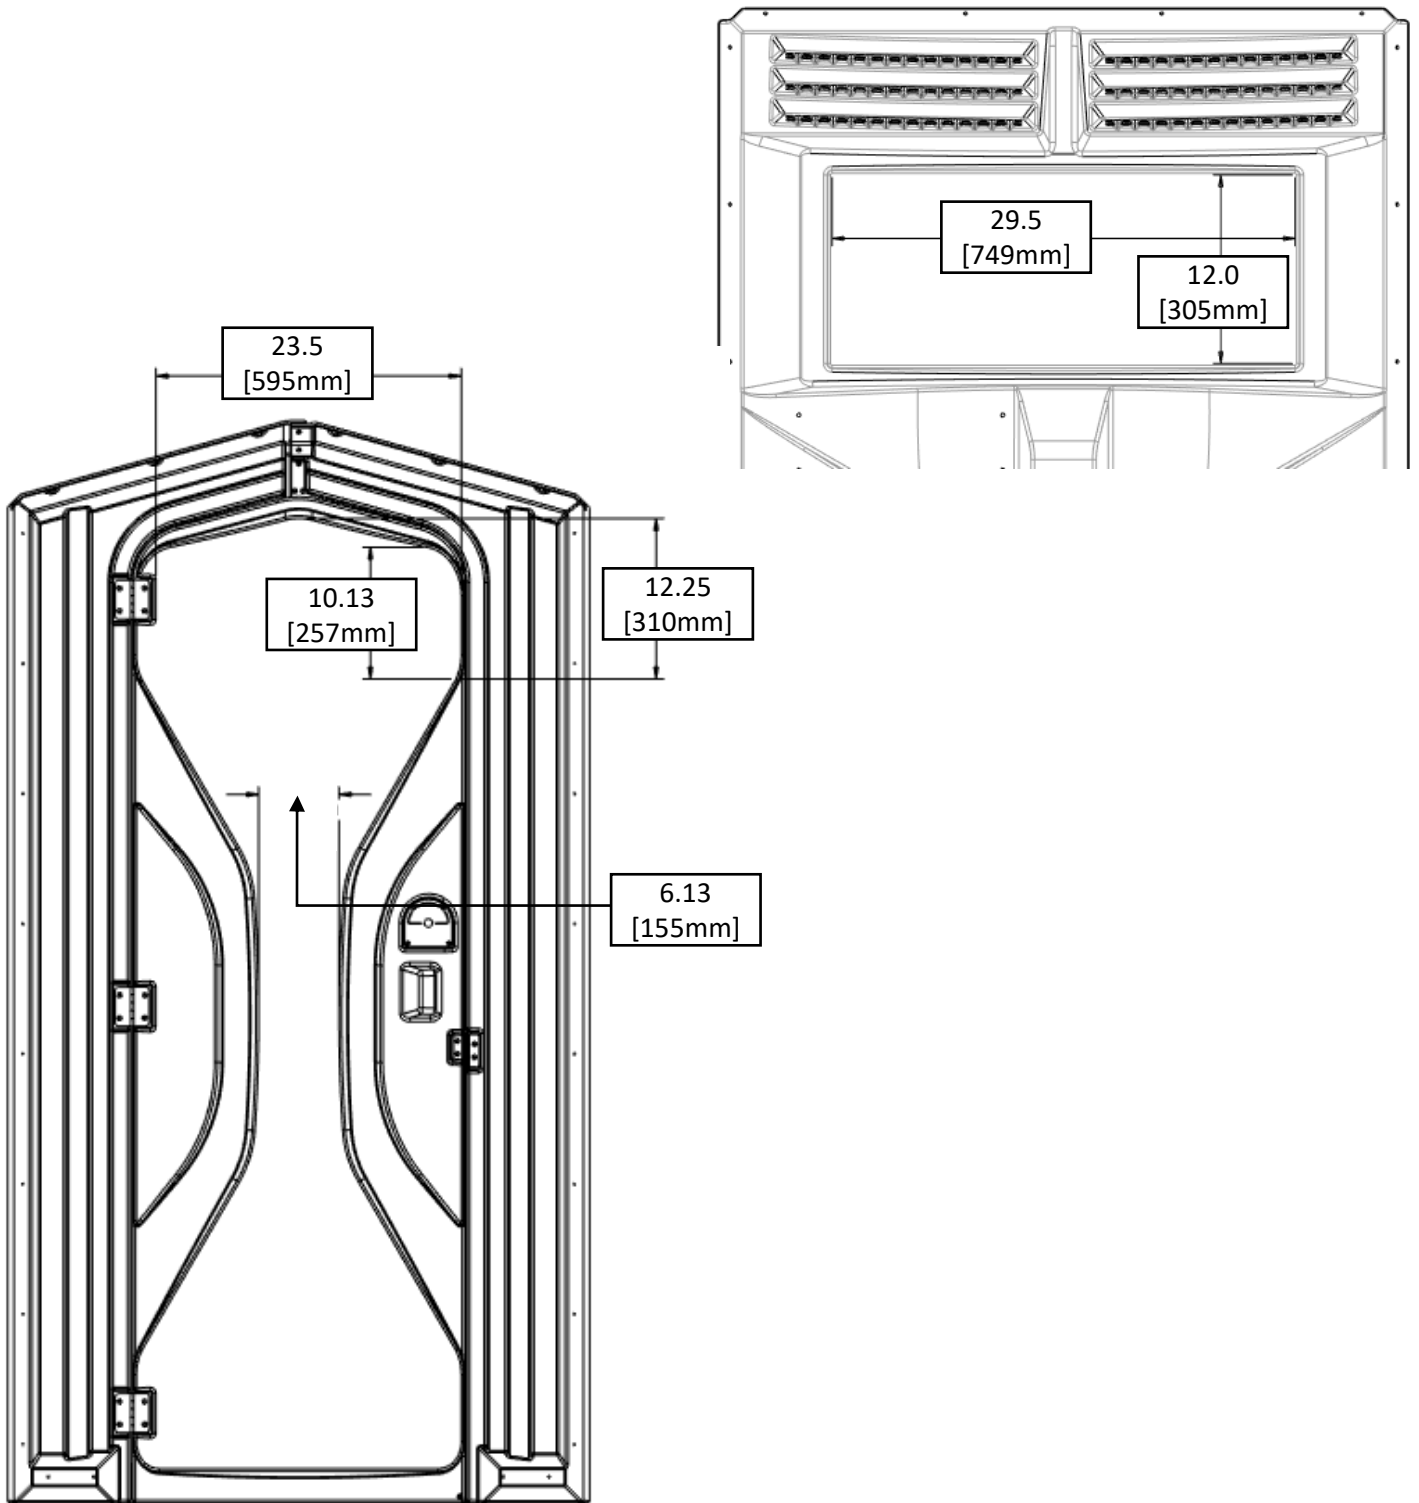

DECAL

SIZE INFO

2530 Xenium Lane North, Minneapolis, MN 55441
Telephone: 763-553-1900 Fax: 763-553-1905
800-328-3332 / www.satelliteindustries.com

AXXIS

DECAL SIZE INFO

NOTE:

Decals should be under sized by a minimum ¼ " [6mm] on each side, to insure that decals will fit into every panel.

TUFWAY

DECAL SIZE INFO

NOTE:

Decals should be under sized by a minimum ¼ " [6mm] on each side, to insure that decals will fit into every panel.

GLOBAL II

DECAL SIZE INFO

NOTE:

Decals should be under sized by a minimum ¼ " [6mm] on each side, to insure that decals will fit into every panel.

ASPEN II

DECAL SIZE INFO

NOTE:

Decals should be under sized by a minimum ¼ " [6mm] on each side, to insure that decals will fit into every panel.

ASPEN Original

5 Peaks

DECAL SIZE INFO

NOTE:

MONDO

DECAL SIZE INFO

6.13
[155mm]

29.5
[749mm]

NOTE:

Decals should be under sized by a minimum ¼ " [6mm] on each side, to insure that decals will fit into every panel.

LIBERTY

DECAL SIZE INFO