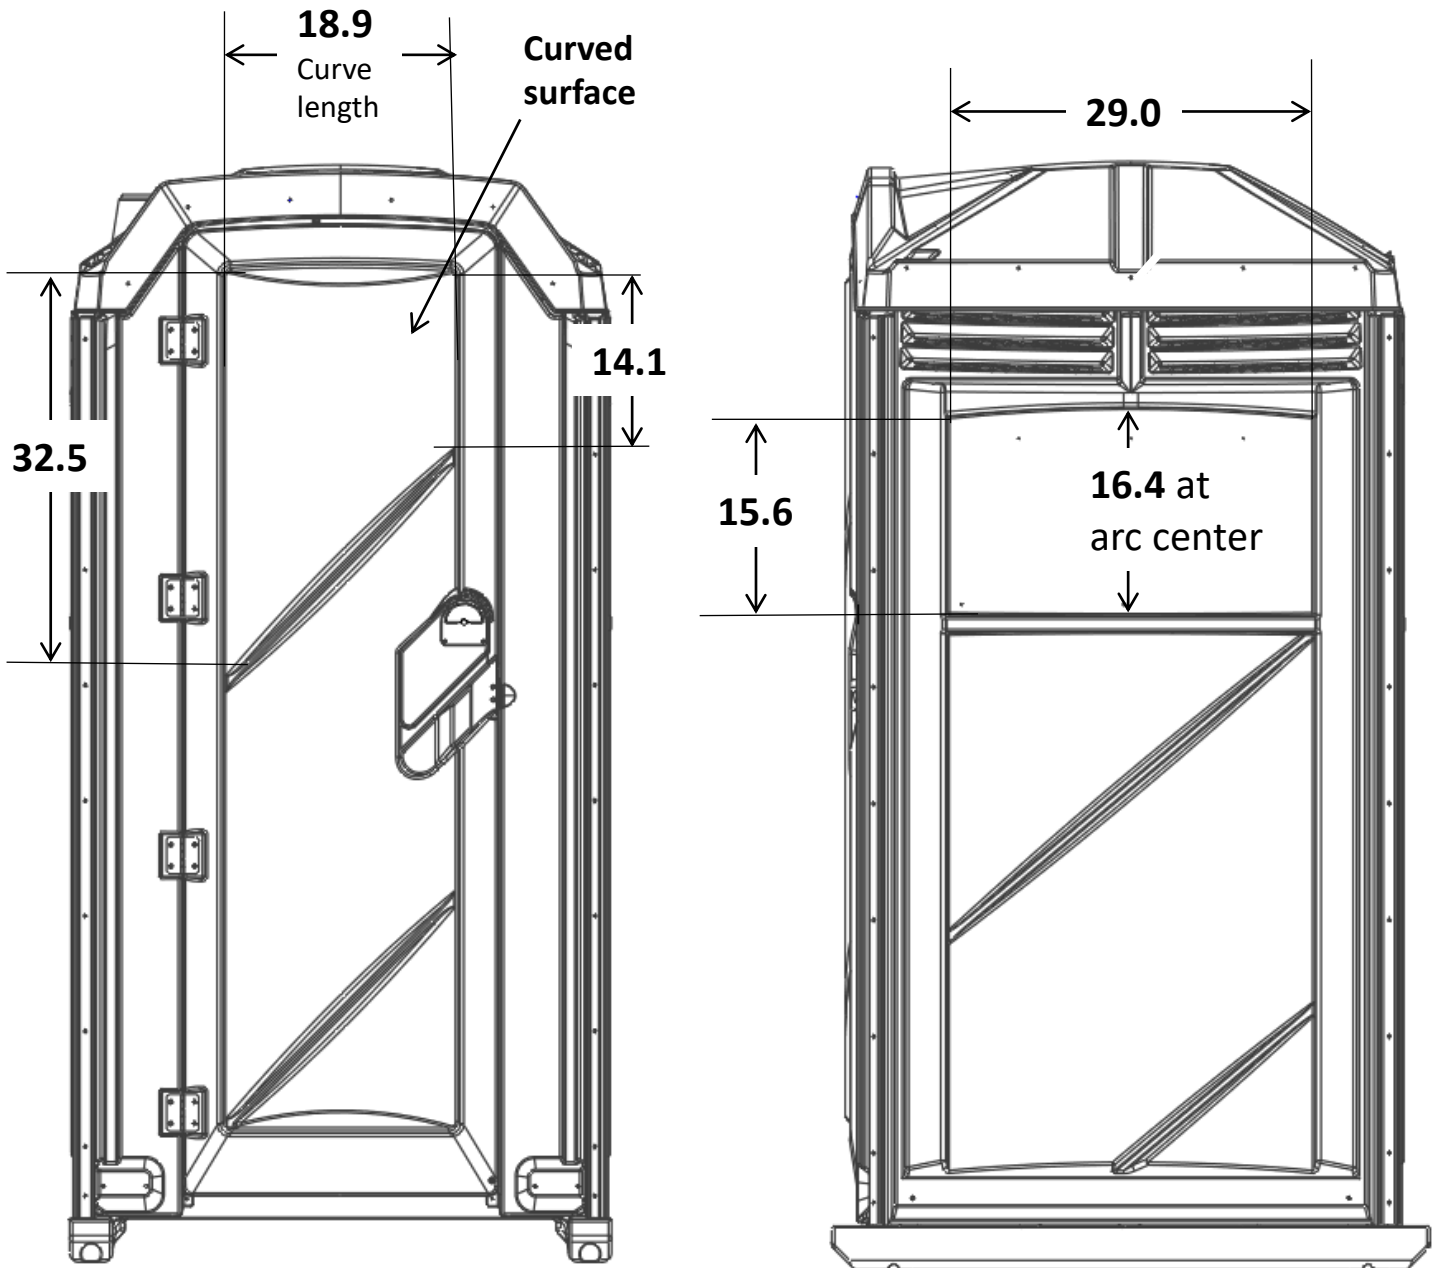

ASPEN II

DECAL SIZE INFO

NOTE:

Decals should be under sized by a minimum ¼ " [6mm] on each side, to insure that decals will fit into every panel.

ASPEN Original

5 Peaks

DECAL SIZE INFO

NOTE:

Decals should be under sized by a minimum ¼ " [6mm] on each side, to insure that decals will fit into every panel.

MAXIM 3000 II

DECAL SIZE INFO

NOTE:

Decals should be under sized by a minimum ¼ " [6mm] on each side, to insure that decals will fit into every panel.

Maxim 2000

DECAL SIZE INFO

NOTE:

Decals should be under sized by a minimum ¼ " [6mm] on each side, to insure that decals will fit into every panel.

HIGH TECH I

BLOW-MOLDED FRONT DECAL SIZE INFO

NOTE:

Decals should be under sized by a minimum ¼ " [6mm] on each side, to insure that decals will fit into every panel.

MONDO

DECAL SIZE INFO

6.13
[155mm]

29.5
[749mm]

NOTE:

Decals should be under sized by a minimum ¼ " [6mm] on each side, to insure that decals will fit into every panel.

LIBERTY

DECAL SIZE INFO