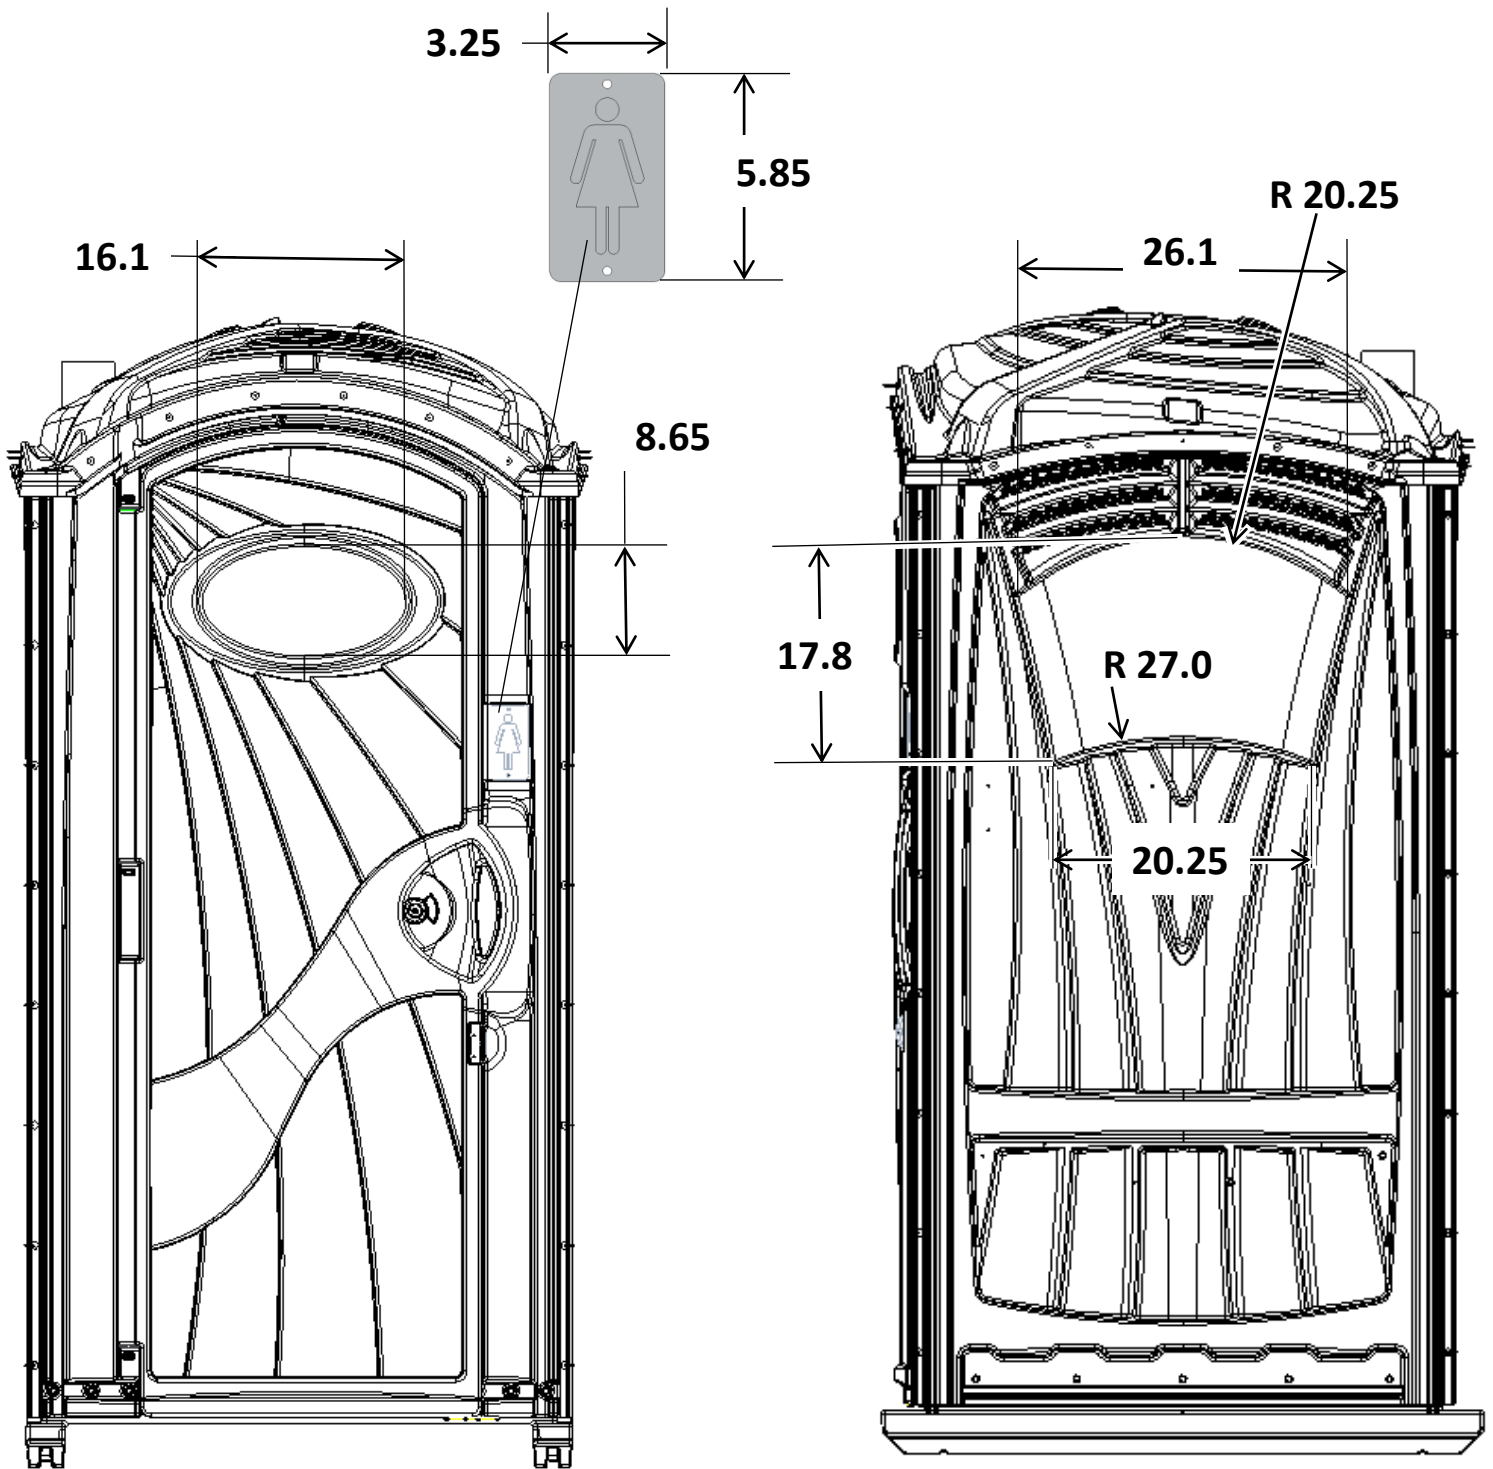

TUFWAY

DECAL SIZE INFO

NOTE:

Decals should be under sized by a minimum ¼ " [6mm] on each side, to insure that decals will fit into every panel.

GLOBAL II

DECAL SIZE INFO

NOTE:

Decals should be under sized by a minimum ¼ " [6mm] on each side, to insure that decals will fit into every panel.

ASPEN II

DECAL SIZE INFO

NOTE:

Decals should be under sized by a minimum ¼ " [6mm] on each side, to insure that decals will fit into every panel.

ASPEN Original

5 Peaks

DECAL SIZE INFO

NOTE:

Decals should be under sized by a minimum ¼ " [6mm] on each side, to insure that decals will fit into every panel.

MAXIM 3000 II

DECAL SIZE INFO

NOTE:

Decals should be under sized by a minimum ¼ " [6mm] on each side, to insure that decals will fit into every panel.

MONDO

DECAL SIZE INFO

6.13
[155mm]

29.5
[749mm]

NOTE:

Decals should be under sized by a minimum ¼ " [6mm] on each side, to insure that decals will fit into every panel.

LIBERTY

DECAL SIZE INFO