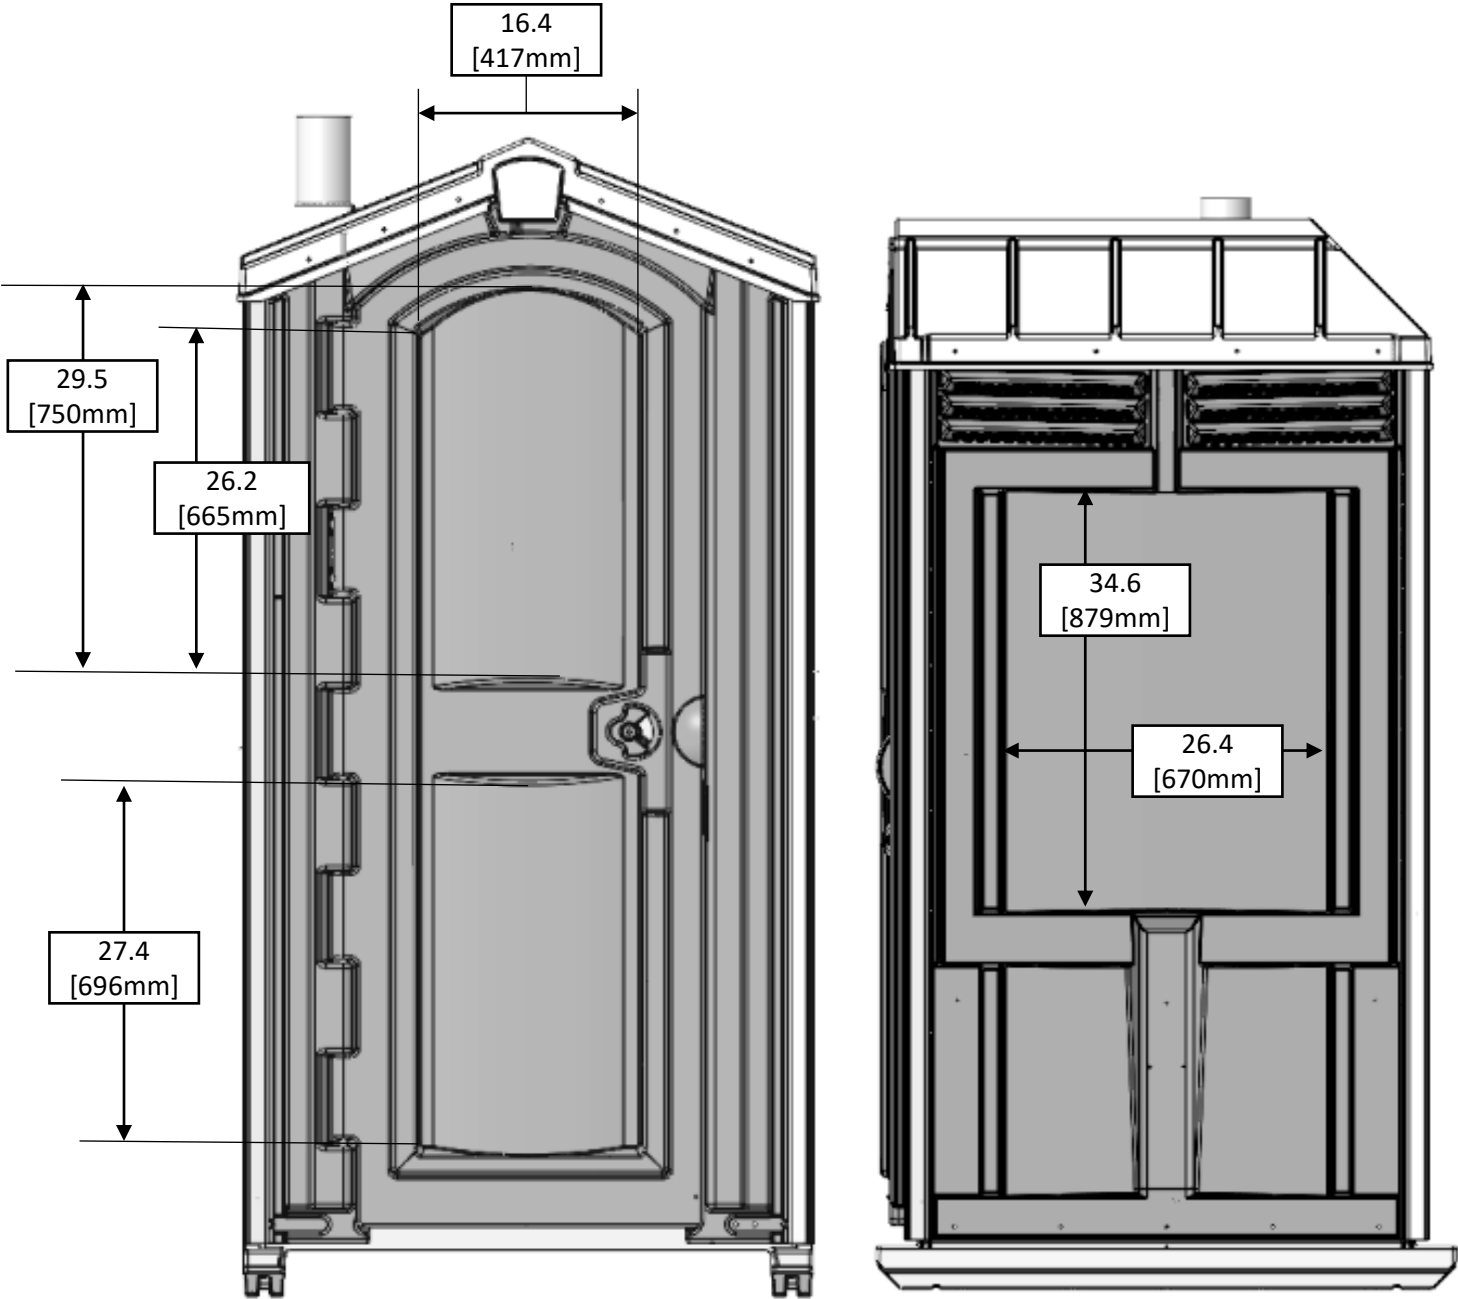

TUFWAY

DECAL SIZE INFO

NOTE:

Decals should be under sized by a minimum ¼ " [6mm] on each side, to insure that decals will fit into every panel.

GLOBAL II

DECAL SIZE INFO

NOTE:

Decals should be under sized by a minimum ¼ " [6mm] on each side, to insure that decals will fit into every panel.

ASPEN II

DECAL SIZE INFO

NOTE:

Decals should be under sized by a minimum ¼ " [6mm] on each side, to insure that decals will fit into every panel.

ASPEN Original

5 Peaks

DECAL SIZE INFO

NOTE:

Decals should be under sized by a minimum ¼ " [6mm] on each side, to insure that decals will fit into every panel.

MAXIM 3000 II

DECAL SIZE INFO

NOTE:

Decals should be under sized by a minimum ¼ " [6mm] on each side, to insure that decals will fit into every panel.