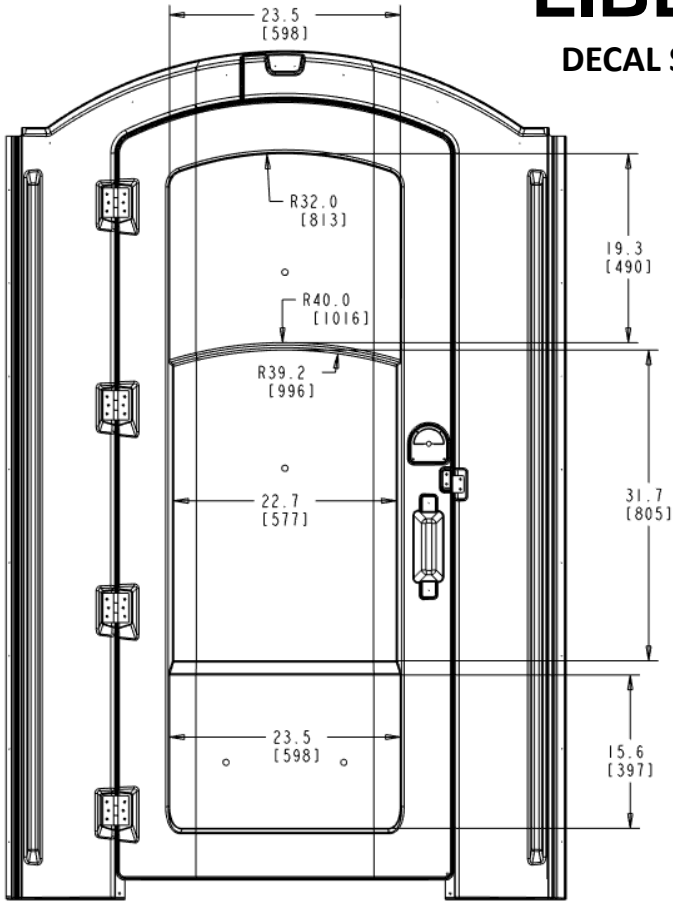

ASPEN II

DECAL SIZE INFO

NOTE:

Decals should be under sized by a minimum ¼ " [6mm] on each side, to insure that decals will fit into every panel.

ASPEN Original

5 Peaks

DECAL SIZE INFO

NOTE:

Maxim 2000

DECAL SIZE INFO

NOTE:

Decals should be under sized by a minimum ¼ " [6mm] on each side, to insure that decals will fit into every panel.

HIGH TECH I

BLOW-MOLDED FRONT DECAL SIZE INFO

NOTE:

Decals should be under sized by a minimum ¼ " [6mm] on each side, to insure that decals will fit into every panel.

MONDO

DECAL SIZE INFO

6.13
[155mm]

29.5
[749mm]

NOTE:

Decals should be under sized by a minimum ¼ " [6mm] on each side, to insure that decals will fit into every panel.

LIBERTY

DECAL SIZE INFO

NOTE:

VENT DETAIL FOR YEAR 2018 ½ ++

NOTE:

VENT DETAIL FOR PRE-YEAR 2018 ½

NOTE:

Decals should be under sized by a minimum ¼ " [6mm] on each side, to ensure that decals will fit into every panel.

FREEDOM 4

DECAL SIZE INFO