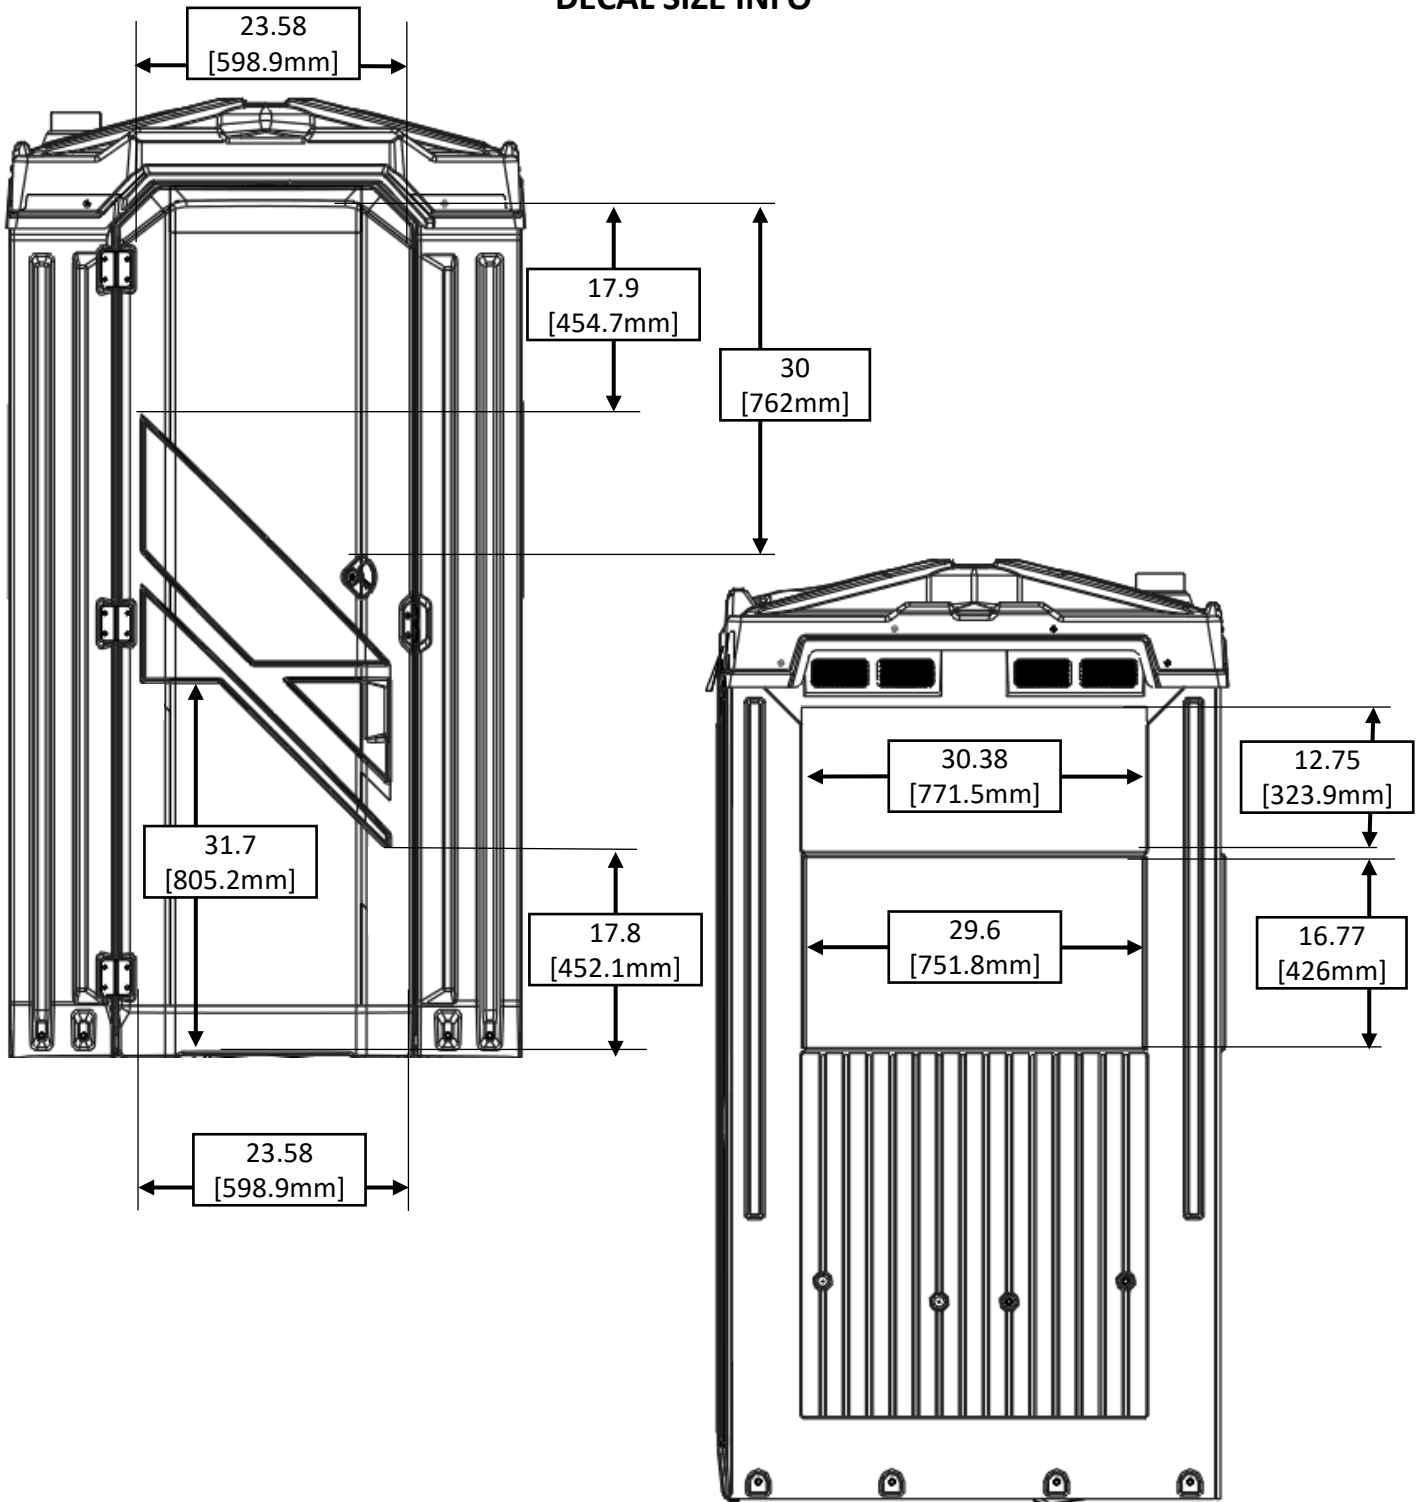

ASPEN II

DECAL SIZE INFO

NOTE:

Decals should be under sized by a minimum ¼ " [6mm] on each side, to insure that decals will fit into every panel.

ASPEN Original

5 Peaks

DECAL SIZE INFO

NOTE:

Decals should be under sized by a minimum ¼ " [6mm] on each side, to insure that decals will fit into every panel.

MAXIM 3000 II

DECAL SIZE INFO

NOTE:

Decals should be under sized by a minimum ¼ " [6mm] on each side, to insure that decals will fit into every panel.

Maxim 2000

DECAL SIZE INFO

NOTE:

Decals should be under sized by a minimum ¼ " [6mm] on each side, to insure that decals will fit into every panel.

HIGH TECH I

BLOW-MOLDED FRONT DECAL SIZE INFO

NOTE:

Decals should be under sized by a minimum ¼ " [6mm] on each side, to insure that decals will fit into every panel.

MONDO

DECAL SIZE INFO

6.13
[155mm]

29.5
[749mm]

NOTE:

Decals should be under sized by a minimum ¼ " [6mm] on each side, to insure that decals will fit into every panel.

LIBERTY

DECAL SIZE INFO