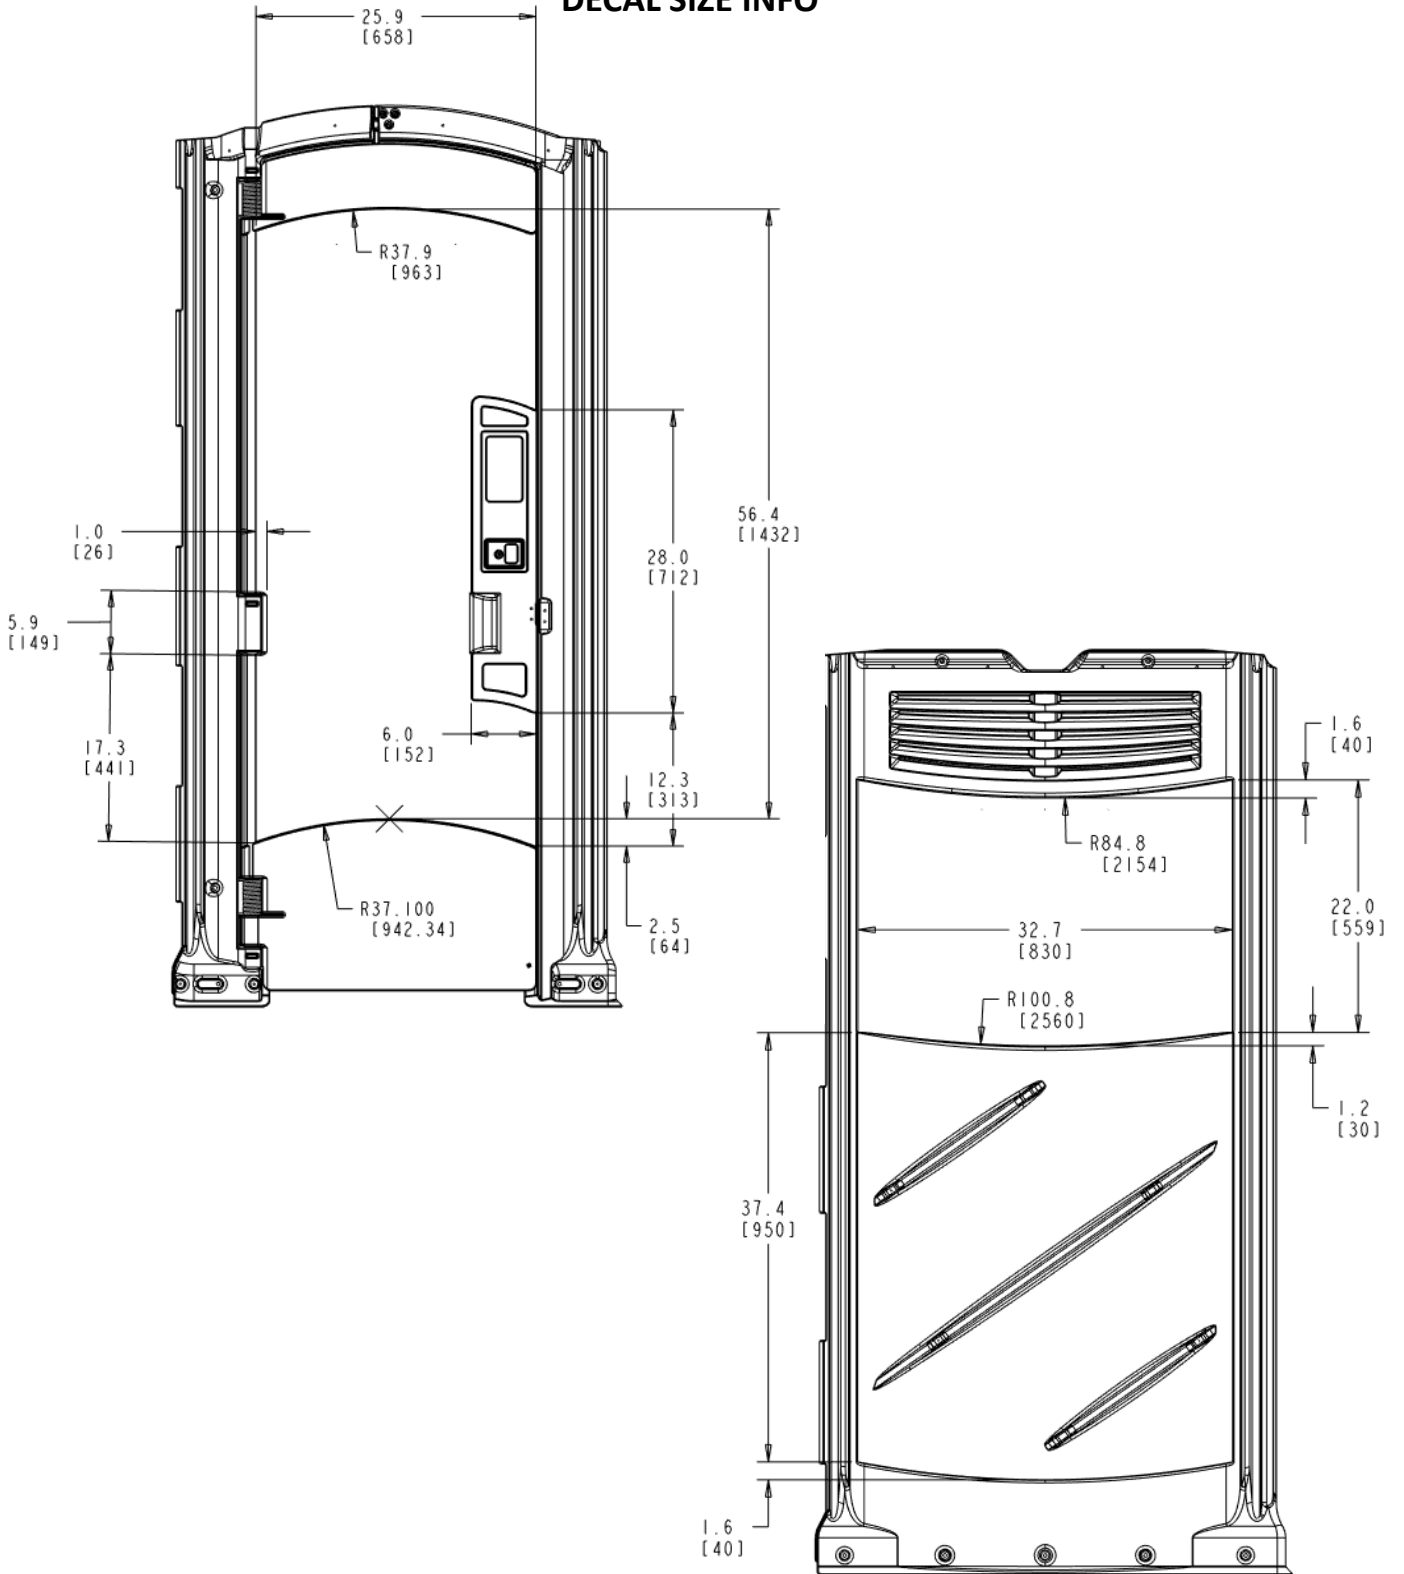

ASPEN II

DECAL SIZE INFO

NOTE:

Decals should be under sized by a minimum ¼ " [6mm] on each side, to insure that decals will fit into every panel.

ASPEN Original

5 Peaks

DECAL SIZE INFO

NOTE:

Decals should be under sized by a minimum ¼ " [6mm] on each side, to insure that decals will fit into every panel.

MAXIM 3000 II

DECAL SIZE INFO

NOTE:

Decals should be under sized by a minimum ¼ " [6mm] on each side, to insure that decals will fit into every panel.

Maxim 2000

DECAL SIZE INFO

NOTE:

Decals should be under sized by a minimum ¼ " [6mm] on each side, to insure that decals will fit into every panel.

HIGH TECH I

BLOW-MOLDED FRONT DECAL SIZE INFO

NOTE:

Decals should be under sized by a minimum ¼ " [6mm] on each side, to insure that decals will fit into every panel.

MONDO

DECAL SIZE INFO

6.13
[155mm]

29.5
[749mm]

NOTE:

Decals should be under sized by a minimum ¼ " [6mm] on each side, to insure that decals will fit into every panel.

LIBERTY

DECAL SIZE INFO