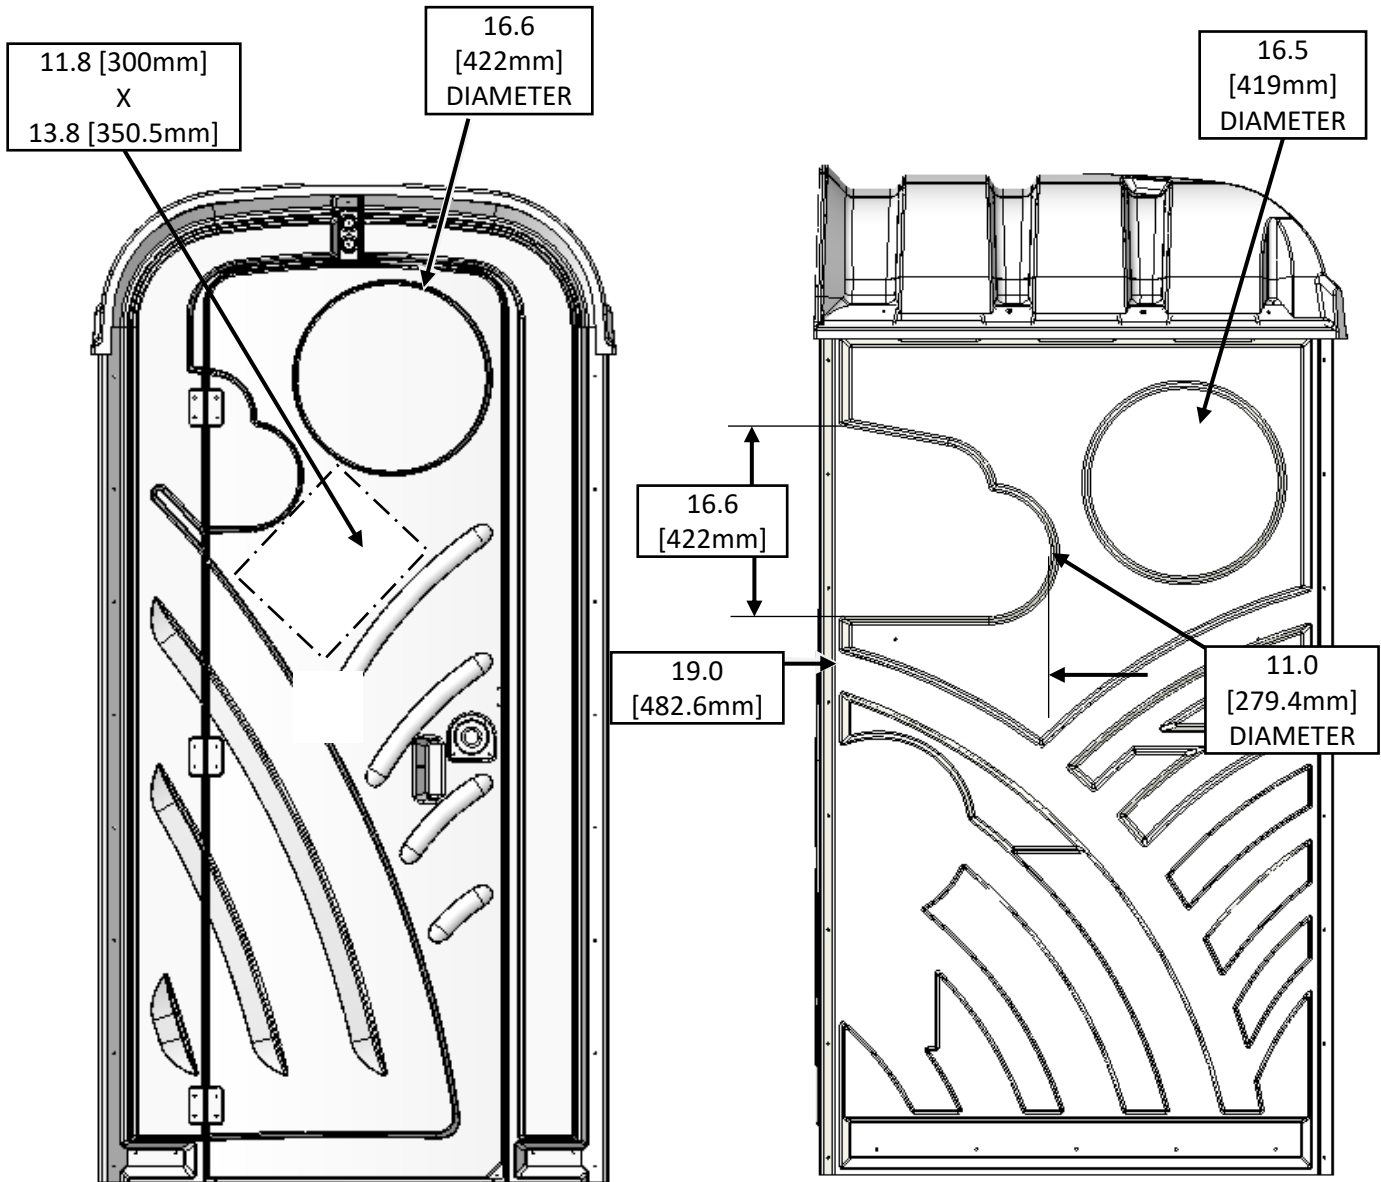

ASPEN II

DECAL SIZE INFO

NOTE:

Decals should be under sized by a minimum ¼ " [6mm] on each side, to insure that decals will fit into every panel.

ASPEN Original

5 Peaks

DECAL SIZE INFO

NOTE:

Decals should be under sized by a minimum ¼ " [6mm] on each side, to insure that decals will fit into every panel.

MAXIM 3000 II

DECAL SIZE INFO

NOTE:

Decals should be under sized by a minimum ¼ " [6mm] on each side, to insure that decals will fit into every panel.

Maxim 2000

DECAL SIZE INFO

NOTE:

Decals should be under sized by a minimum ¼ " [6mm] on each side, to insure that decals will fit into every panel.

HIGH TECH I

BLOW-MOLDED FRONT DECAL SIZE INFO

NOTE:

Decals should be under sized by a minimum ¼ " [6mm] on each side, to insure that decals will fit into every panel.

MONDO

DECAL SIZE INFO

6.13
[155mm]

29.5
[749mm]

NOTE:

Decals should be under sized by a minimum ¼ " [6mm] on each side, to insure that decals will fit into every panel.

LIBERTY

DECAL SIZE INFO