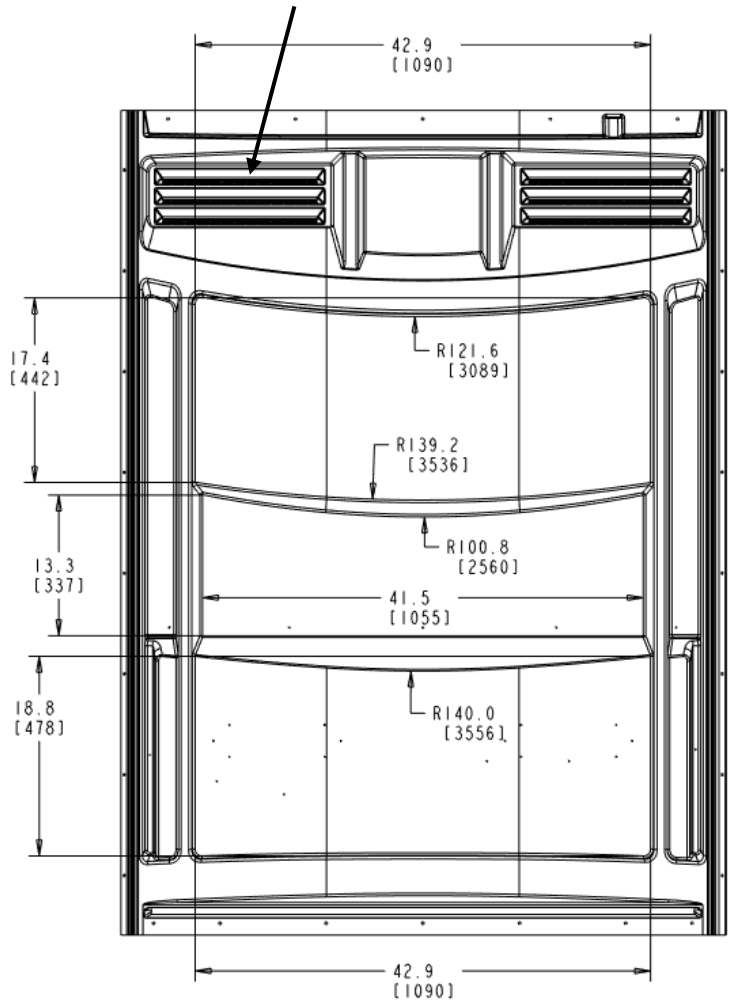

ASPEN II

DECAL SIZE INFO

NOTE:

Decals should be under sized by a minimum ¼ " [6mm] on each side, to insure that decals will fit into every panel.

ASPEN Original

5 Peaks

DECAL SIZE INFO

NOTE:

MONDO

DECAL SIZE INFO

6.13
[155mm]

29.5
[749mm]

NOTE:

Decals should be under sized by a minimum ¼ " [6mm] on each side, to insure that decals will fit into every panel.

LIBERTY

DECAL SIZE INFO

NOTE:

VENT DETAIL FOR YEAR 2018 ½ ++

NOTE:

VENT DETAIL FOR PRE-YEAR 2018 ½

NOTE:

Decals should be under sized by a minimum ¼ " [6mm] on each side, to ensure that decals will fit into every panel.

FREEDOM 4

DECAL SIZE INFO

NOTE:

VENT DETAIL FOR YEAR 2018 ½ ++

NOTE:

VENT DETAIL FOR PRE-YEAR 2018 ½

NOTE:

Decals should be under sized by a minimum ¼ " [6mm] on each side, to ensure that decals will fit into every panel.