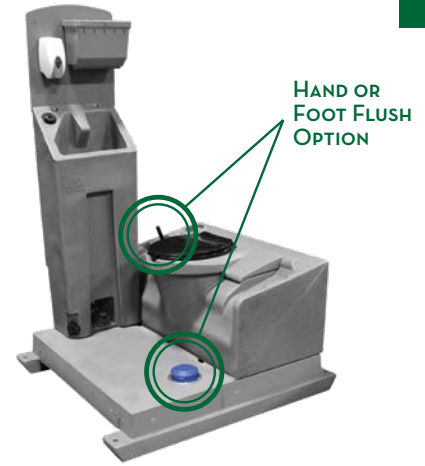

## HAND FLUSH | RECIRCULATING

The Western Recirculating flushing system is a quick and easy flushing upgrade to Satellite's wheelchair accessible restrooms. Satellite's Recirculating filter system prevents waste from being pumped back through the bowl. Leaving it looking fresh and clean after each use. The Western Hand Flush pump system fits both the 35-gallon and 68-gallon waste tanks.

## HAND FLUSH | FRESH FLUSH

If you are looking at making your Liberty restroom more family friendly, then the Western Fresh Flush is a great upgrade for you. The Western Hand Flush pump system easily attaches to the freshwater tank on the Pro-22 handwash sink giving your customers a full-day service for both handwashing and flushing.

## FLAPPER BOWL

This unique flush system features a plastic flapper bowl that hides waste from view and seals tight to reduce odor. Retrofit any of Satellite's standard units and some specialty units into a flushing unit with the versatile flapper bowl. Flapper bowls can be installed as a fresh flush if the Pro-22 sink is included or recirculating flush system if no sink is present. The flapper bowl flush system is available with a hand or foot pump option.

## WESTERN BOWL

The Western recirculating flushing system is a popular option for customers since it can be installed quickly to easily upgrade any of Satellite's standard, wheelchair accessible, and many other portable restrooms into a flushing unit. Satellite's re-circulating filter system prevents waste from being pumped back through the bowl. Leaving it looking fresh and clean after each use. The Western Bowl Flush system is available with a hand or foot pump option.