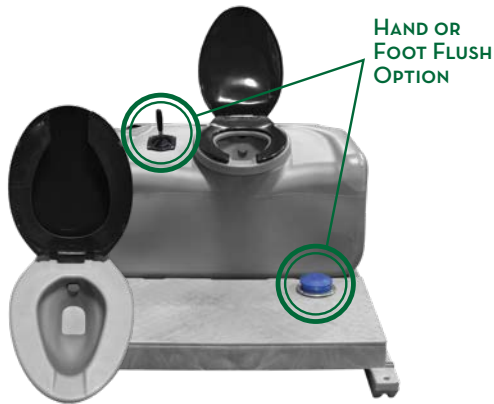

## HAND FLUSH | RECIRCULATING

The Western Recirculating flushing system is a quick and easy flushing upgrade to Satellite's wheelchair accessible restrooms. Satellite's Recirculating filter system prevents waste from being pumped back through the bowl. Leaving it looking fresh and clean after each use. The Western Hand Flush pump system fits both the 35-gallon and 68-gallon waste tanks.

## HAND FLUSH | FRESH FLUSH

If you are looking at making your Liberty restroom more family friendly, then the Western Fresh Flush is a great upgrade for you. The Western Hand Flush pump system easily attaches to the freshwater tank on the Pro-22 handwash sink giving your customers a full-day service for both handwashing and flushing.

## FLAPPER BOWL

This unique flush system features a plastic flapper bowl that hides waste from view and seals tight to reduce odor. Retrofit any of Satellite's standard units and some specialty units into a flushing unit with the versatile flapper bowl. Flapper bowls can be installed as a fresh flush if the Pro-22 sink is included or recirculating flush system if no sink is present. The flapper bowl flush system is available with a hand or foot pump option.

## FLIP TOP TANK

Satellite's Flip Top tank has a powerful nozzle flushing system. This unique system is operated by a low-maintenance hand pump installed on the waste tank deck or foot pump installed into the plastic roto-molded skid. Using fresh water from the Pro-22 sink to flush the waste, each user gets that at-home experience in a portable restroom.