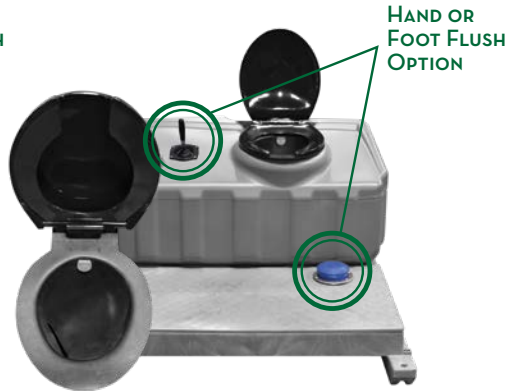

## HAND FLUSH | RECIRCULATING

The Western Recirculating flushing system is a quick and easy flushing upgrade to Satellite's wheelchair accessible restrooms. Satellite's Recirculating filter system prevents waste from being pumped back through the bowl. Leaving it looking fresh and clean after each use. The Western Hand Flush pump system fits both the 35-gallon and 68-gallon waste tanks.

## FLAPPER BOWL

This unique flush system features a plastic flapper bowl that hides waste from view and seals tight to reduce odor. Retrofit any of Satellite's standard units and some specialty units into a flushing unit with the versatile flapper bowl. Flapper bowls can be installed as a fresh flush if the Pro-22 sink is included or recirculating flush system if no sink is present. The flapper bowl flush system is available with a hand or foot pump option.

## WESTERN BOWL

The Western recirculating flushing system is a popular option for customers since it can be installed quickly to easily upgrade any of Satellite's standard, wheelchair accessible, and many other portable restrooms into a flushing unit. Satellite's re-circulating filter system prevents waste from being pumped back through the bowl. Leaving it looking fresh and clean after each use. The Western Bowl Flush system is available with a hand or foot pump option.

## FLIP TOP TANK

Satellite's Flip Top tank has a powerful nozzle flushing system. This unique system is operated by a low-maintenance hand pump installed on the waste tank deck or foot pump installed into the plastic roto-molded skid. Using fresh water from the Pro-22 sink to flush the waste, each user gets that at-home experience in a portable restroom.