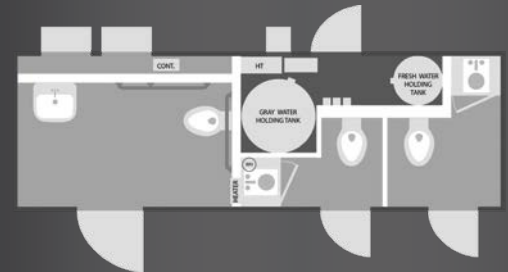

**Available internationally and in all interiors.*

NO. OF STATIONS - 3
NO. OF USES - 1,000
OZ PER USE - 32
RIDE HEIGHT - 9'3"
RIDE HEIGHT W/AC - 10'4"
KNEEL HEIGHT - 9'2"
FRESHWATER - 105 GAL
WASTEWATER - 300 GAL
WEIGHT - 8,200 LBS
WHEELS - 16" ALUMINUM
AXLE - 10,000 LB TORSION

ADA PLUS 2 | 3 STATION

Satellite's ADA+2 is great for events. One person can easily set-up or take-down the trailer in 10 minutes! That means you can manage your events with fewer people and still offer exceptional service. The feature event organizers like best is having two full-sized unisex bathrooms in addition to the comfortable ADA bathroom.

**Available internationally and in all interiors.*

6x11' | ADA, 1 STATION FLOOR PLAN

NO. OF STATIONS - 1
NO. OF USES - 450
OZ PER USE - 32
FRESHWATER - 63 GAL
WASTEWATER - 123 GAL
WEIGHT - 3,200 LBS
WHEELS - 15" ALUMINUM
AXLE - 7,000 LB TORSION

6x19' | ADA, 3 STATION FLOOR PLAN

6' | 10'4" w/RAMP DOWN

11' | 16' w/TONGUE