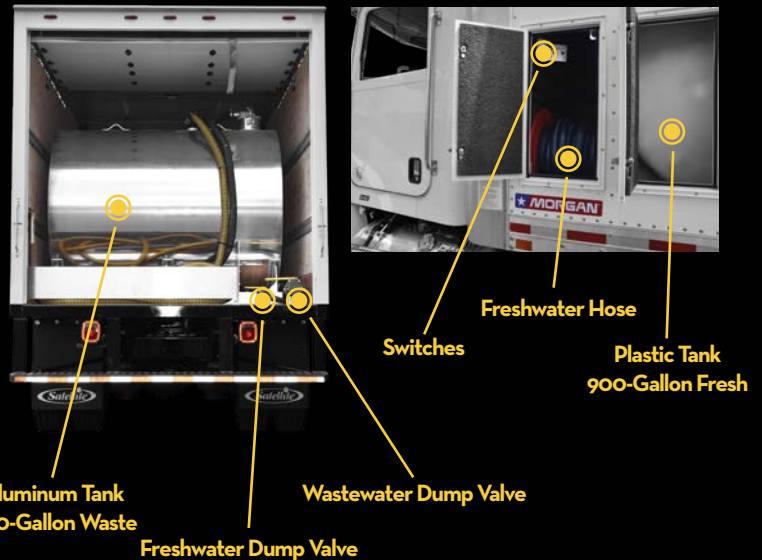

# HANDWASH TRUCK

Climate Control System

Access Ports

## 900 GALLON WASTE / 900 GALLON FRESH

Satellite's Handwash Truck is ideal for routes that require servicing multiple handwash sinks. Dual 900-gallon tanks gives enough graywater space and freshwater to service 40 Tag 4 handwash sinks (22-gallon capacity). Service hatches on both sides of the truck allow for quick access to hoses and pumps. The temperature controlled box assures your fresh and wastewater tanks won't freeze in the coldest of climates.

- **CLIMATE CONTROL SYSTEM:** Esbar Echo 5 Diesel powered climate control system maintains a consistent temperature in the service area to prevent fresh and wastewater from freezing.
- **ACCESS PORTS:** Provide quick and easy access to tanks, switches, pumps, and hoses; allowing for quick servicing.

Aluminum Tank  
900-Gallon Waste

Wastewater Dump Valve

Freshwater Dump Valve

Switches

Freshwater Hose

Plastic Tank  
900-Gallon Fresh