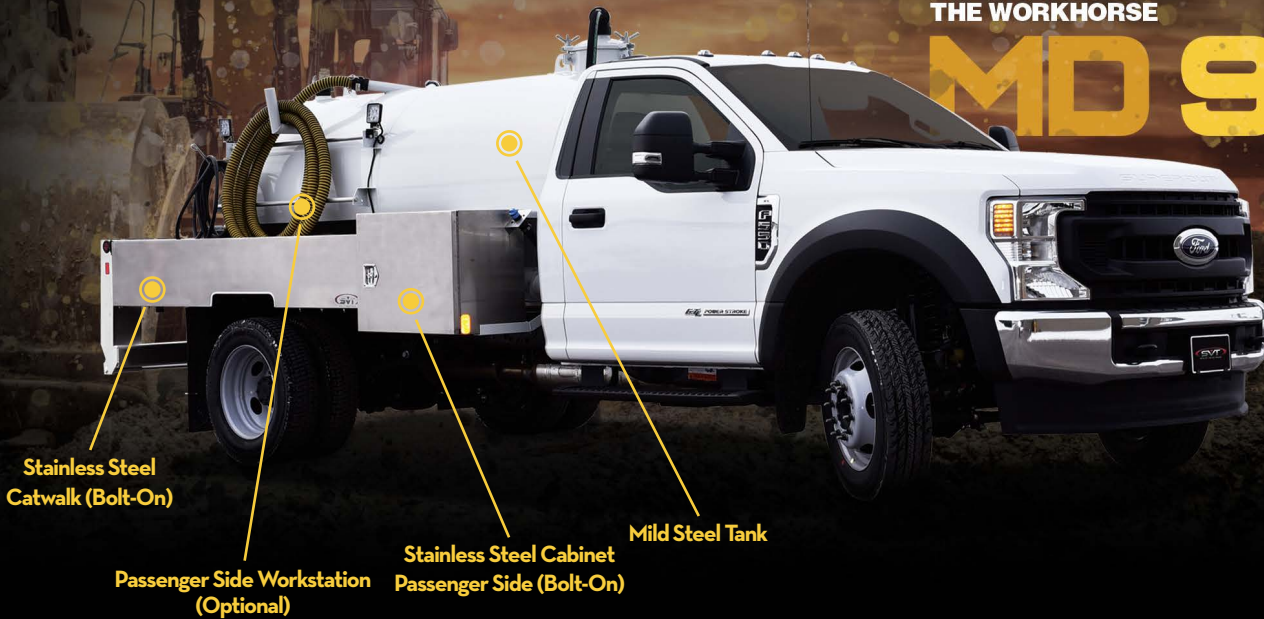

THE WORKHORSE

MD 950

650 GALLON WASTE / 300 GALLON FRESH

Everything about the MD950 makes it the ideal service truck. A full range of vacuum and washdown systems can be custom-tailored to fit your specific application. Features include lowered cabinets for better sight lines, increased work space in the hose tray area, a reinforced unit hauler, and stainless steel side and rear panels to prevent rusting. When you want economy, comfort, reliability, safety, and enhanced performance, the MD950 is the ideal truck for you.

- **TANK FINISH:** Diamond Vogel Epoxy powder-coated primer and polyester powder-coat to provide a durable high-gloss finish that will last for years.