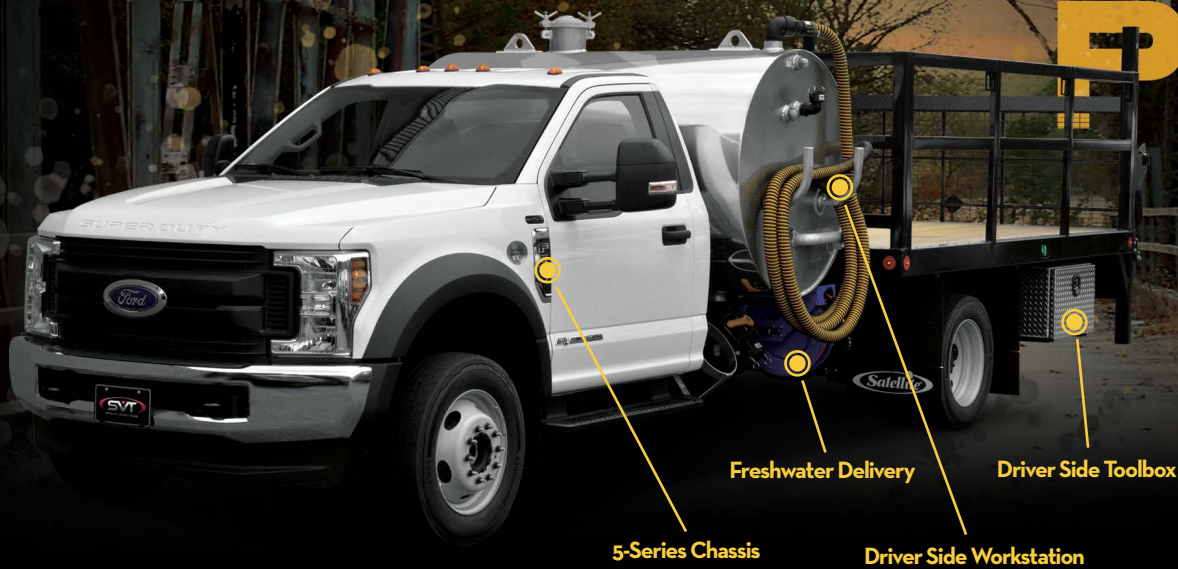

SMALL EVENT

P&D
700

455 GALLON WASTE / 245 GALLON FRESH

Satellite Vacuum Trucks now offers the perfect P&D truck for pulling trailers. Our short-chassis P&D 700 is ideal for positioning trailers quickly. Its tight turning radius and ergonomic design allows for clear view of the trailer while backing up. Making it easy to spot obstacles that can be obstructed when towing behind standard service trucks.