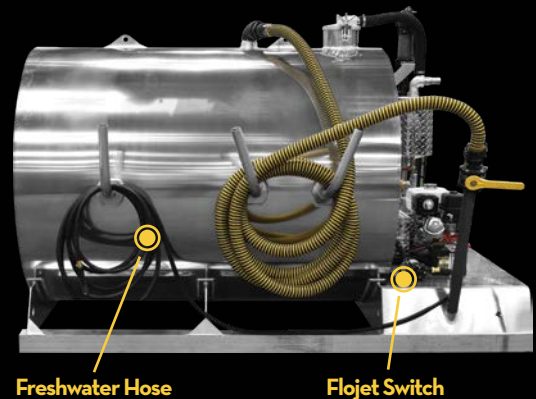

SMALL TANKS DOING BIG JOBS

SLIDE-IN TANKS

300 GALLONS TO 900 GALLONS

Not in the market for a truck? Try one of Satellite Vacuum Truck's slide-in units instead. Available in three different materials with three different pump systems and sizes ranging from 300-gallons to 900-gallons, it's safe to say you can find a configuration that will work for your needs. Satellite's team of seasoned technicians build each tank with the operator's needs in mind, creating the most ergonomically-friendly design to reduce driver fatigue.

300 GALLON

Waste - 200 Gal | **Fresh** - 100 Gal

Material: Aluminum, Carbon Steel, Stainless Steel

Pumps: Conde 6SS, Conde 6SDS, Masport HXL3V

Width | Hanger: 48" | 55¹¹/₁₆"

Height: 57¹/₂" | **Length:** 88¹/₄"

400 GALLON

Waste - 270 Gal | **Fresh** - 130 Gal

Material: Carbon Steel

Pumps: Conde 6SS, Conde 6SDS, Masport HXL3V

Width | Hanger: 48" | 55¹¹/₁₆"

Height: 52" | **Length:** 94"

450 GALLON

Waste - 300 Gal | **Fresh** - 150 Gal

Material: Aluminum, Carbon Steel, Stainless Steel

Pumps: Conde 6SS, Conde 6SDS, Masport HXL3V

Width | Hanger: 48" | 55¹¹/₁₆"

Height: 57¹/₂" | **Length:** 94⁵/₈"

550 GALLON

Waste - 370 Gal | **Fresh** - 180 Gal