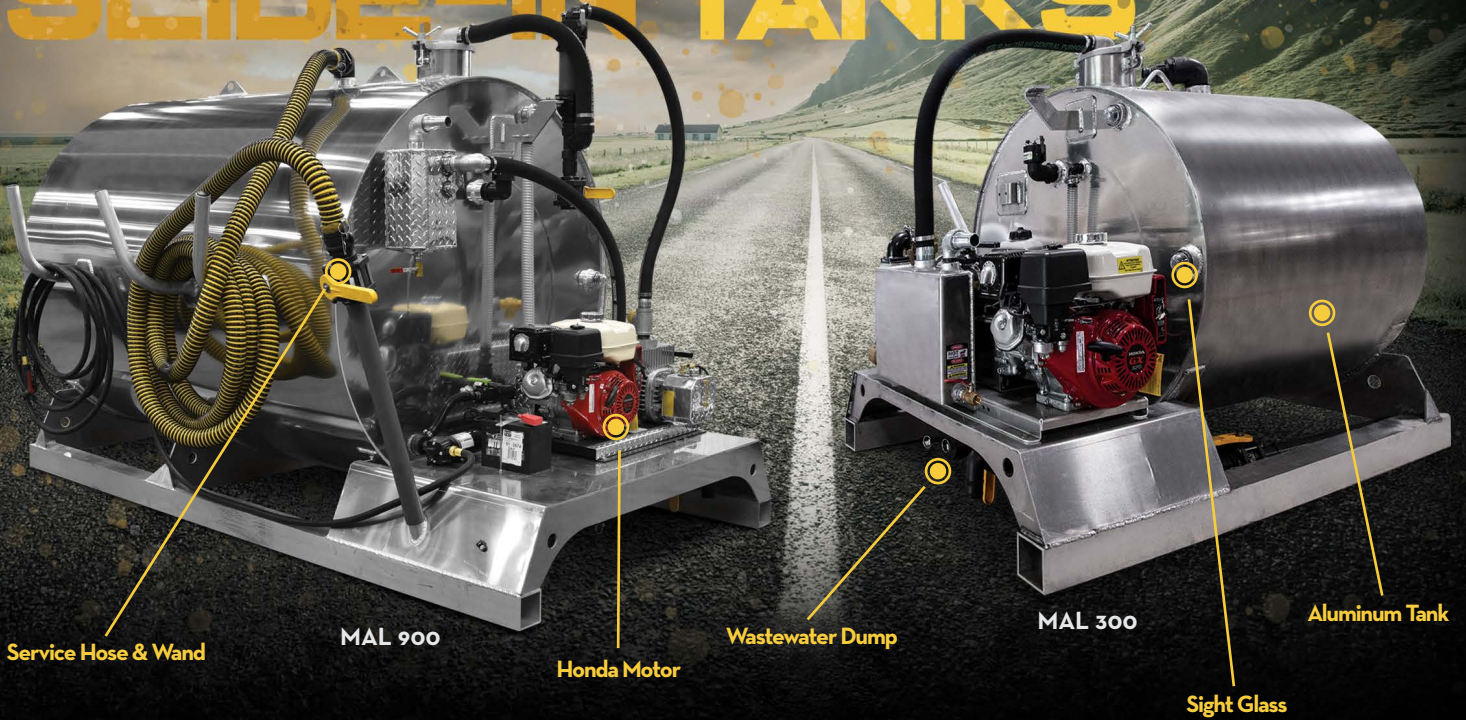

SMALL TANKS DOING BIG JOBS

SLIDE-IN TANKS

300 GALLONS TO 900 GALLONS

Not in the market for a truck? Try one of Satellite Vacuum Truck's slide-in units instead. Available in three different materials with three different pump systems and sizes ranging from 300-gallons to 900-gallons, it's safe to say you can find a configuration that will work for your needs. Satellite's team of seasoned technicians build each tank with the operator's needs in mind, creating the most ergonomically-friendly design to reduce driver fatigue.

300 GALLON

Waste - 200 Gal | **Fresh** - 100 Gal

Material: Aluminum, Carbon Steel, Stainless Steel

Pumps: Conde 6SS, Conde 6SDS, Masport HXL3V

Width | Hanger: 48" | 55¹¹/₁₆"

Height: 57¹/₂" | **Length:** 88¹/₄"

400 GALLON

Waste - 270 Gal | **Fresh** - 130 Gal

Material: Carbon Steel

Pumps: Conde 6SS, Conde 6SDS, Masport HXL3V

Width | Hanger: 48" | 55¹¹/₁₆"

Height: 52" | **Length:** 94"

450 GALLON

Waste - 300 Gal | **Fresh** - 150 Gal

Material: Aluminum, Carbon Steel, Stainless Steel

Pumps: Conde 6SS, Conde 6SDS, Masport HXL3V

Width | Hanger: 52" | 61¹/₁₆"

Height: 64³/₈" | **Length:** 101¹/₄"

900 GALLON

Waste - 600 Gal | **Fresh** - 300 Gal