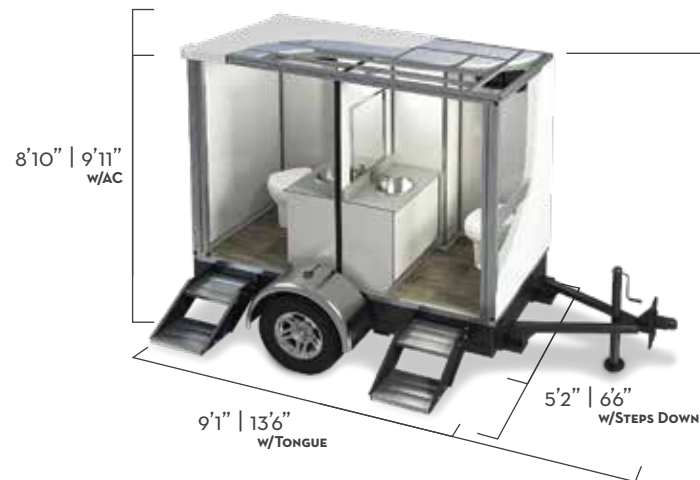

SELFIE GRAY

## SELFIE SLIM | 2 STATION

At Satellite Suites, we want to make adding a trailer to your operation simple, affordable and profitable. Selfie SLIM does this and more. When your customers experience the privacy and comfort of a Selfie SLIM trailer, it will be the restroom they ask for when planning their next event.

\*All Selfie models are available Internationally and in white or gray interior.

SELFIE WHITE

- NO. OF STATIONS** - 2
- NO. OF USES** - 525
- OZ PER USE** - 16
- FRESHWATER** - 103 GAL
- WASTEWATER** - 132 GAL
- WEIGHT** - 3,300 LBS
- WHEELS** - 14" ALUMINUM
- AXLE** - 3,500 LB TORSION