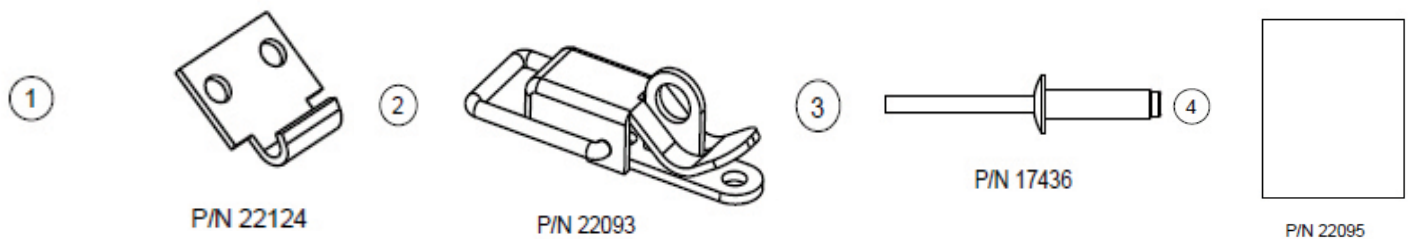

BREEZE II™ MAJOR ASSEMBLY

KIT- BREEZE II LATCH CAP LOCK

REV ITEM #	PART#	QPU	DESCRIPTION
	22094	1	KIT- BREEZE II LATCH CAP LOCK
1	22124	1	STRIKE LATCH- BREEZE II CAP
2	22093	1	CATCH LATCH- BREEZE II CAP LCK
3	17436	4	RIVET- AVDEL SILVER
4	22095	1	INSTRUCTIONS- BREEZE II LATCH CP LOCK (SEE WEBSITE)