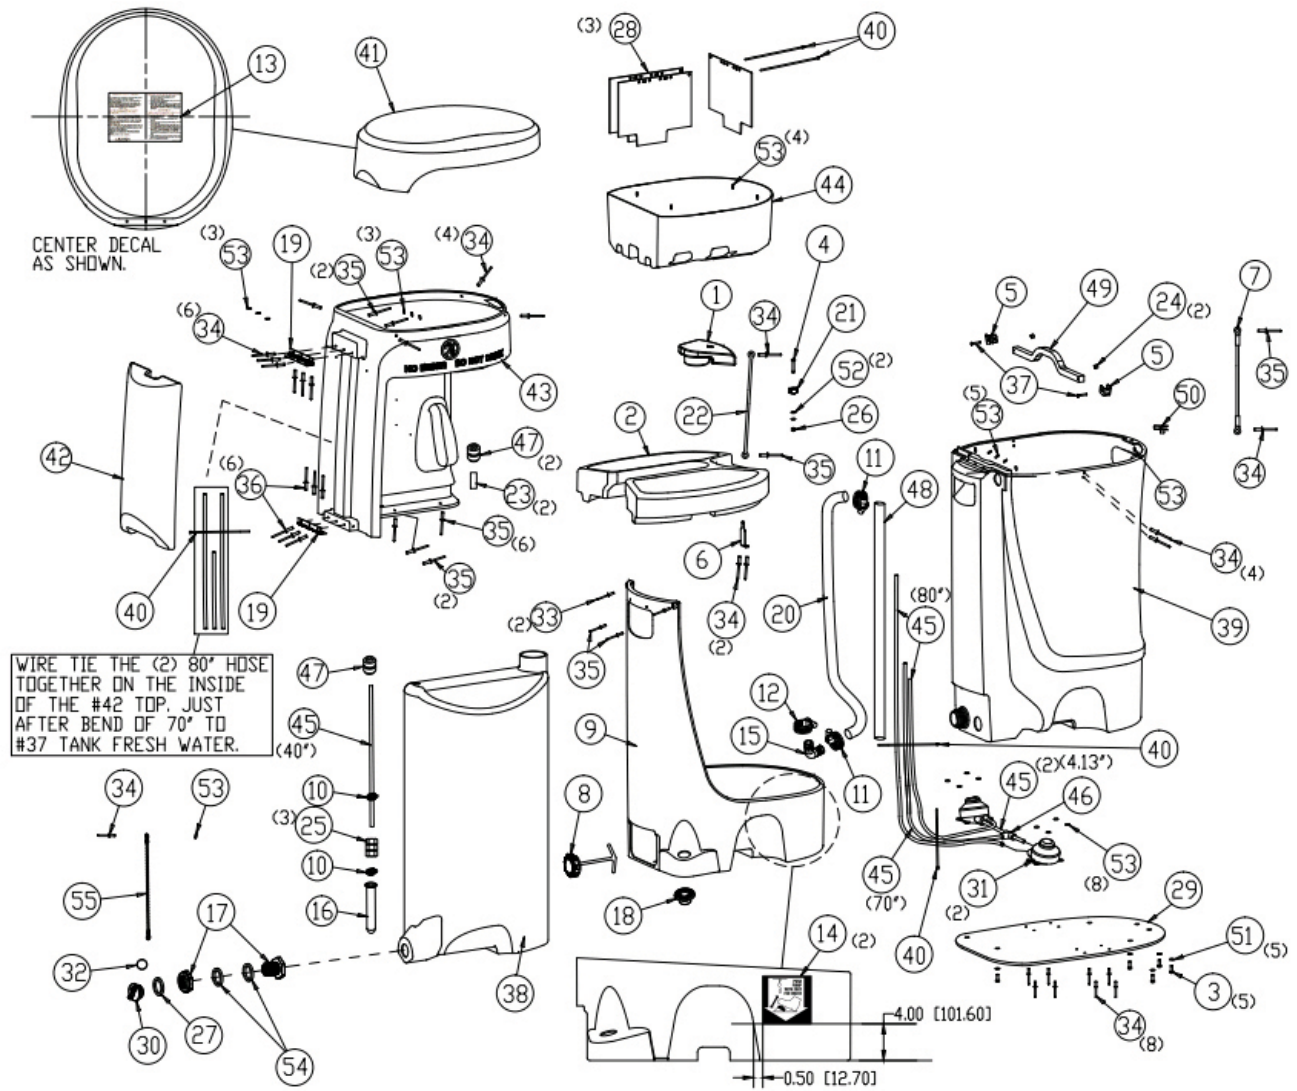

BREEZE II™ MAJOR ASSEMBLY

KIT- BREEZE II LATCH CAP LOCK

REV ITEM #	PART#	QPU	DESCRIPTION
	22094	1	KIT- BREEZE II LATCH CAP LOCK
1	22124	1	STRIKE LATCH- BREEZE II CAP
2	22093	1	CATCH LATCH- BREEZE II CAP LCK
3	17436	4	RIVET- AVDEL SILVER
4	22095	1	INSTRUCTIONS- BREEZE II LATCH CP LOCK (SEE WEBSITE)