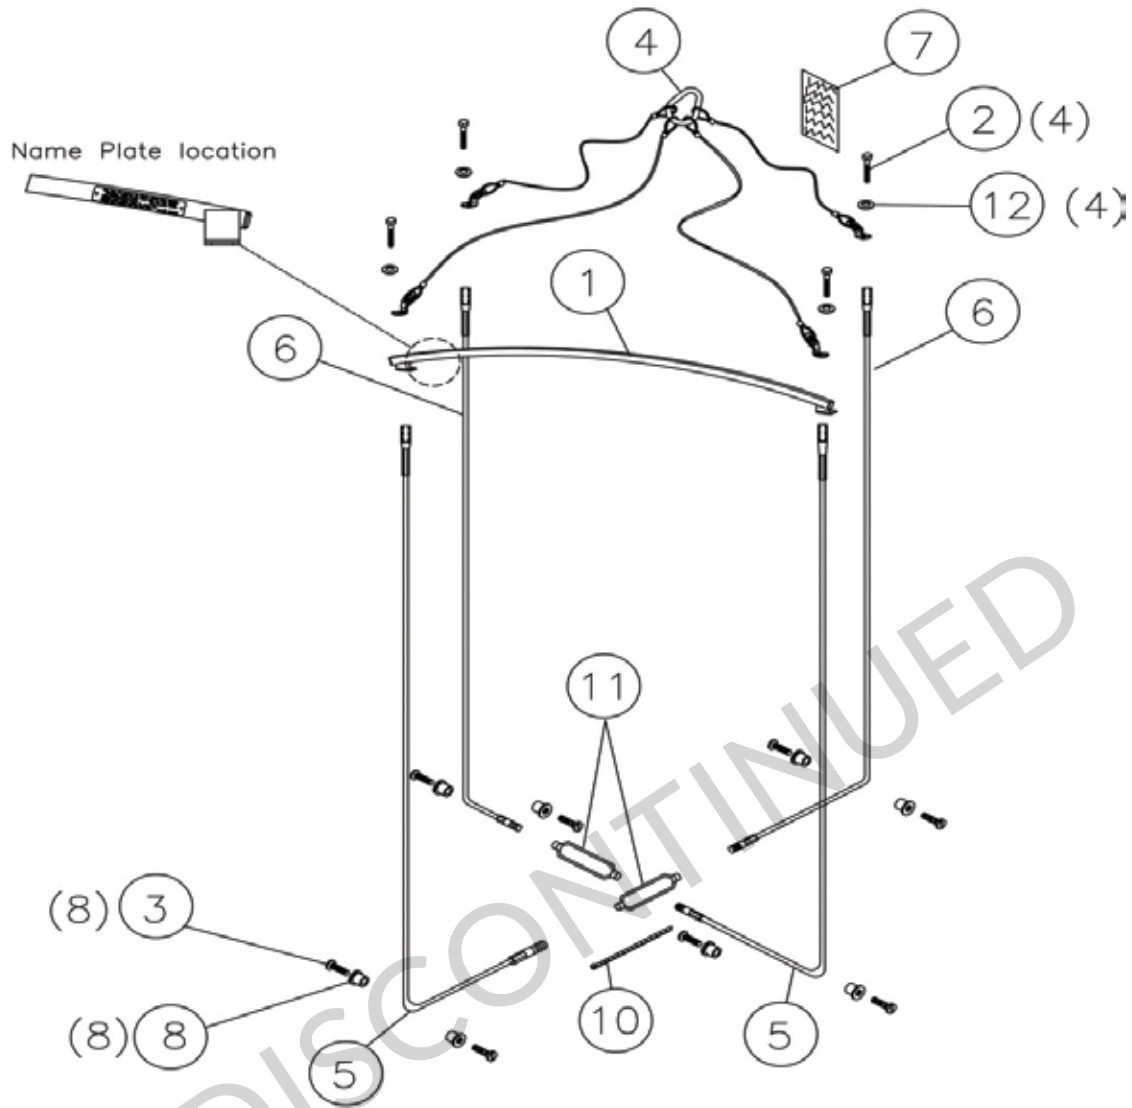

REV ITEM #	PART#	QPU	DESCRIPTION
	17381	1	KIT- GENDER INDICATOR
1	14791		INSERT- #10-24 JACK NUT
2	18534		INSTRUCTION- GENDER INDICATOR (SEE WEBSITE)
3	17125		PLATE- GENDER INDICATOR (MALE/FEMALE)
4*	14985		SCREW- #10-24 X 5/8 STNLS PHPN
5*	14792		SCREW- #10-24 X 1 HEX PLTD
6	14332		WRENCH- JACK NUT

* Only sold in multiples of 100

REV ITEM #	PART#	QPU	DESCRIPTION
	17151	1	KIT- MX3 WET LIFT
1	17159	1	BAR- MAX3000 WET LIFT SPREADER
2	17150	4	BOLT- 5/16-18 X 2-1/2 PLTD HEX
3*	13216	8	BOLT- 1/4-20 X 3/4 SLOT PNHD
4	17148	1	CABLE ASSY- WET LIFT
5	17153	2	CABLE 1/8 X 104.25 RH THRDS (RED)
6	17154	2	CABLE 1/8 X 104.25 LH THRDS (GREEN)
7	17155	1	DECAL- MX3 WET LIFT WARNING
8	17156	8	INSERT- 1/4-20 X 1/2 WELLNUT
10	11261	1	TIE- WIRE 6in
11	17157	2	TURNBUCKLE- 1/4-20 X 4-3/4
12*	11368	4	WASHER- 5/16 FLAT STNLS
	17152	1	INSTRUCTIONS- MAX3000 WET LIFT (SEE WEBSITE)