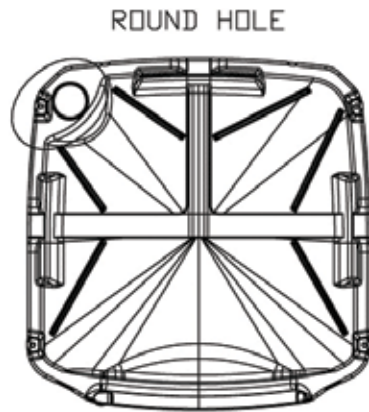

* Only sold in multiples of 100

REV ITEM #	PART#	QPU	DESCRIPTION
1		1	DOOR ASSY- MX3
2	16838	1	HASP- ANGLED 1-3/4 LONG
3	16830	1	TUBE- 1 X 79-5/8 (will need item# 22217)
	22431	1	KIT- TUBE MX3 DOOR W/INSERT
4*	11270	2	RIVET- #68 STNLS
5	16832	1	BUSHING- MX3 DOOR SPRING
6	17621	1	SPRING- MX3A DOOR LOWER
7	17168	1	KIT- MX3 LATCH REPLACEMENT
8	22217	1	INSERT- REPAIR MX3 DOOR TUBE (used with item# 16830 only)

* Only sold in multiples of 100

MAXIM 3000® LOGO AREA

NO FIX FOR ROUND VENT PIPE TO OBLONG VENT PIPE HOLE ROOF.

IF VENT PIPE IS FOR OBLONG ROOF HOLE AND ROOF HAS ROUND HOLE USE #19103 KIT FOR FIX.

REV ITEM #	PART#	QPU	DESCRIPTION
	19103	1	KIT- MX3 VENT PIPE ADAPTER
1		1	ADAPTER- MX3 VENT PIPE GREY
3*	17436	2	RIVET- AVDEL SILVER
	19105	1	INSTRUCTIONS- MX3 VP ADAPTER (SEE WEBSITE)