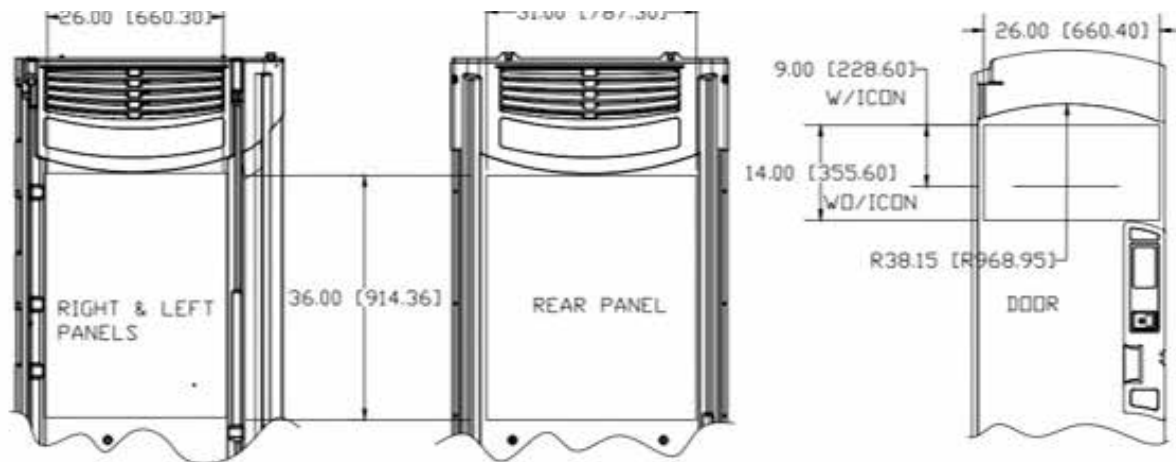

MAXIM 3000® LOGO AREA