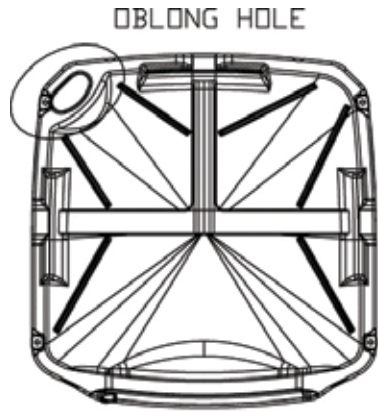

* Only sold in multiples of 100

REV ITEM #	PART#	QPU	DESCRIPTION
1		1	DOOR ASSY- MX3
2	16838	1	HASP- ANGLED 1-3/4 LONG
3	16830	1	TUBE- 1 X 79-5/8 (will need item# 22217)
	22431	1	KIT- TUBE MX3 DOOR W/INSERT
4*	11270	2	RIVET- #68 STNLS
5	16832	1	BUSHING- MX3 DOOR SPRING
6	17621	1	SPRING- MX3A DOOR LOWER
7	17168	1	KIT- MX3 LATCH REPLACEMENT
8	22217	1	INSERT- REPAIR MX3 DOOR TUBE (used with item# 16830 only)

* Only sold in multiples of 100

MAXIM 3000® LOGO AREA

NO FIX FOR ROUND VENT PIPE TO OBLONG VENT PIPE HOLE ROOF.

IF VENT PIPE IS FOR OBLONG ROOF HOLE AND ROOF HAS ROUND HOLE USE #19103 KIT FOR FIX.

REV ITEM #	PART#	QPU	DESCRIPTION
	19103	1	KIT- MX3 VENT PIPE ADAPTER
1		1	ADAPTER- MX3 VENT PIPE GREY
3*	17436	2	RIVET- AVDEL SILVER
	19105	1	INSTRUCTIONS- MX3 VP ADAPTER (SEE WEBSITE)