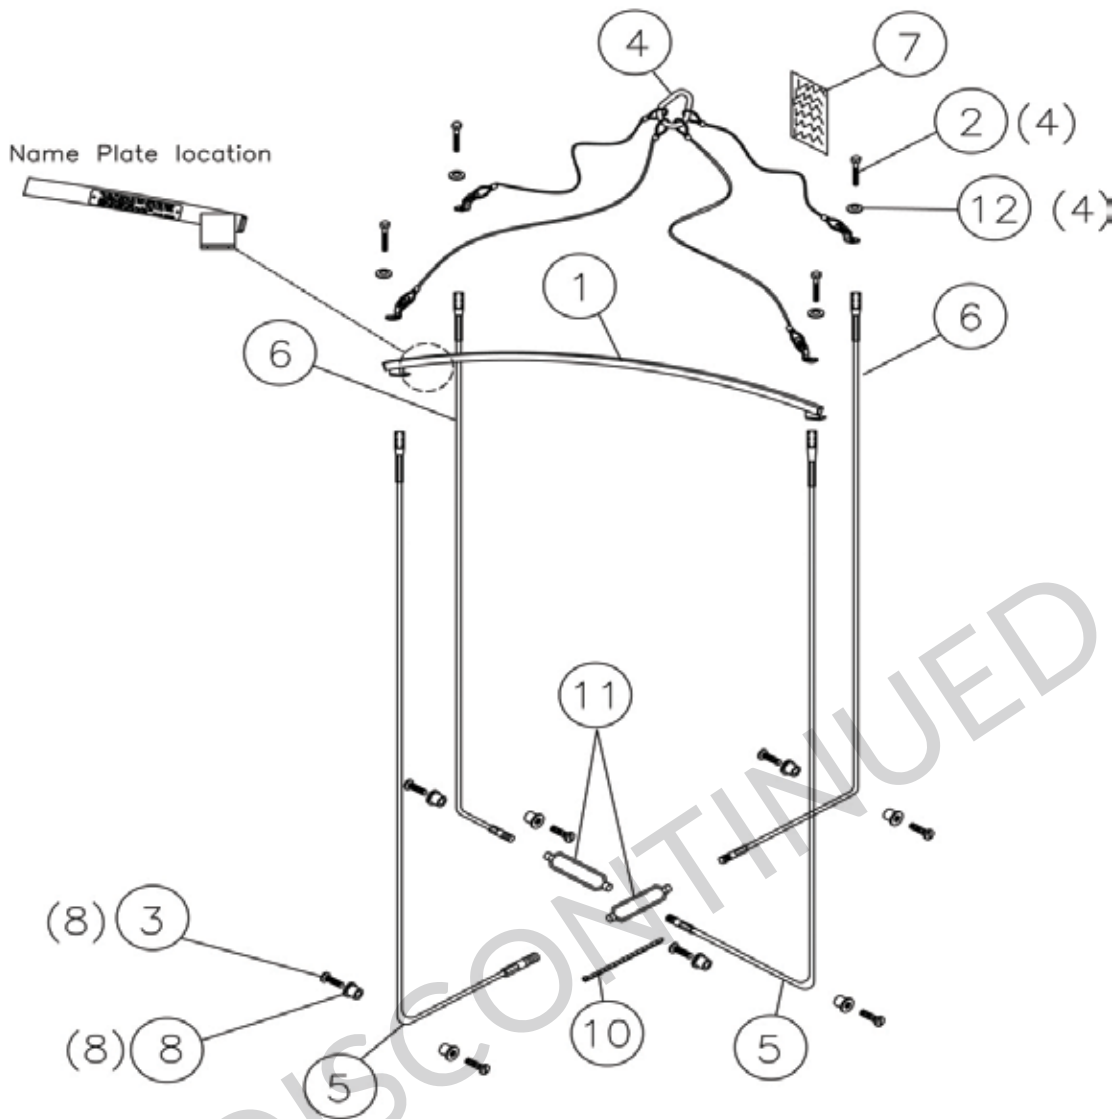

REV ITEM #	PART#	QPU	DESCRIPTION
	17381	1	KIT- GENDER INDICATOR
1	14791		INSERT- #10-24 JACK NUT
2	18534		INSTRUCTION- GENDER INDICATOR (SEE WEBSITE)
3	17125		PLATE- GENDER INDICATOR (MALE/FEMALE)
4*	14985		SCREW- #10-24 X 5/8 STNLS PHPN
5*	14792		SCREW- #10-24 X 1 HEX PLTD
6	14332		WRENCH- JACK NUT

* Only sold in multiples of 100

REV ITEM #	PART#	QPU	DESCRIPTION
	17151	1	KIT- MX3 WET LIFT
1	17159	1	BAR- MAX3000 WET LIFT SPREADER
2	17150	4	BOLT- 5/16-18 X 2-1/2 PLTD HEX
3*	13216	8	BOLT- 1/4-20 X 3/4 SLOT PNHD
4	17148	1	CABLE ASSY- WET LIFT
5	17153	2	CABLE 1/8 X 104.25 RH THRDS (RED)
6	17154	2	CABLE 1/8 X 104.25 LH THRDS (GREEN)
7	17155	1	DECAL- MX3 WET LIFT WARNING
8	17156	8	INSERT- 1/4-20 X 1/2 WELLNUT
10	11261	1	TIE- WIRE 6in
11	17157	2	TURNBUCKLE- 1/4-20 X 4-3/4
12*	11368	4	WASHER- 5/16 FLAT STNLS
	17152	1	INSTRUCTIONS- MAX3000 WET LIFT (SEE WEBSITE)

* Only sold in multiples of 100

Will not work with the Maxim 3000 II

REV ITEM #	PART#	QPU	DESCRIPTION
	20360	1	KIT- MX3 WET LIFT MARINE STNLS
1	20351	1	BAR- MX3 WET LIFT SPREADER GALV
2	13216	8	BOLT- 1/4-20 X 3/4 SLOT PNHD
3	17150	4	BOLT- 5/16-18 X 2-1/2 PLTD HEX
4	20353	2	CABLE- 5/32 X 104.25 RH STNLS
5	20352	2	CABLE- 5/32 X 104.25 LH STNLS
6	17148	1	CABLE ASSY- WET LIFT
7	17155	1	DECAL- MX3 WET LIFT WARNING
8	17156	8	INSERT- 1/4-20 X 1/2 WELLNUT
9	17152	1	INSTRUCTION- MX3 WET LIFT <small>(SEE WEBSITE)</small>
10	20354	2	TURNBUCKLE- 1/4-20 X 4-3/4 SS
11	11261	1	TIE- WIRE 6in
12*	11368	4	WASHER- 5/16 FLAT STNLS