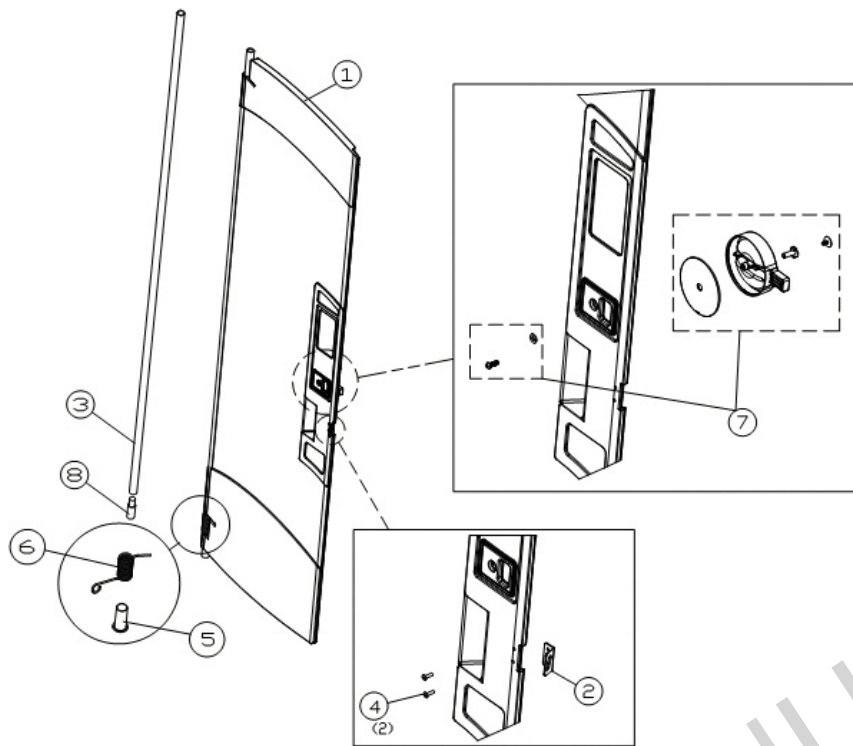

* Only sold in multiples of 100

REV ITEM #	PART#	QPU	DESCRIPTION
1		1	DOOR ASSY- MX3
2	16838	1	HASP- ANGLED 1-3/4 LONG
3	16830	1	TUBE- 1 X 79-5/8 (will need item# 22217)
	22431	1	KIT- TUBE MX3 DOOR W/INSERT
4*	11270	2	RIVET- #68 STNLS
5	16832	1	BUSHING- MX3 DOOR SPRING
6	17621	1	SPRING- MX3A DOOR LOWER
7	17168	1	KIT- MX3 LATCH REPLACEMENT
8	22217	1	INSERT- REPAIR MX3 DOOR TUBE (used with item# 16830 only)

REV ITEM #	PART#	QPU	DESCRIPTION
	17381	1	KIT- GENDER INDICATOR
1	14791		INSERT- #10-24 JACK NUT
2	18534		INSTRUCTION- GENDER INDICATOR (SEE WEBSITE)
3	17125		PLATE- GENDER INDICATOR (MALE/FEMALE)
4*	14985		SCREW- #10-24 X 5/8 STNLS PHPN
5*	14792		SCREW- #10-24 X 1 HEX PLTD
6	14332		WRENCH- JACK NUT