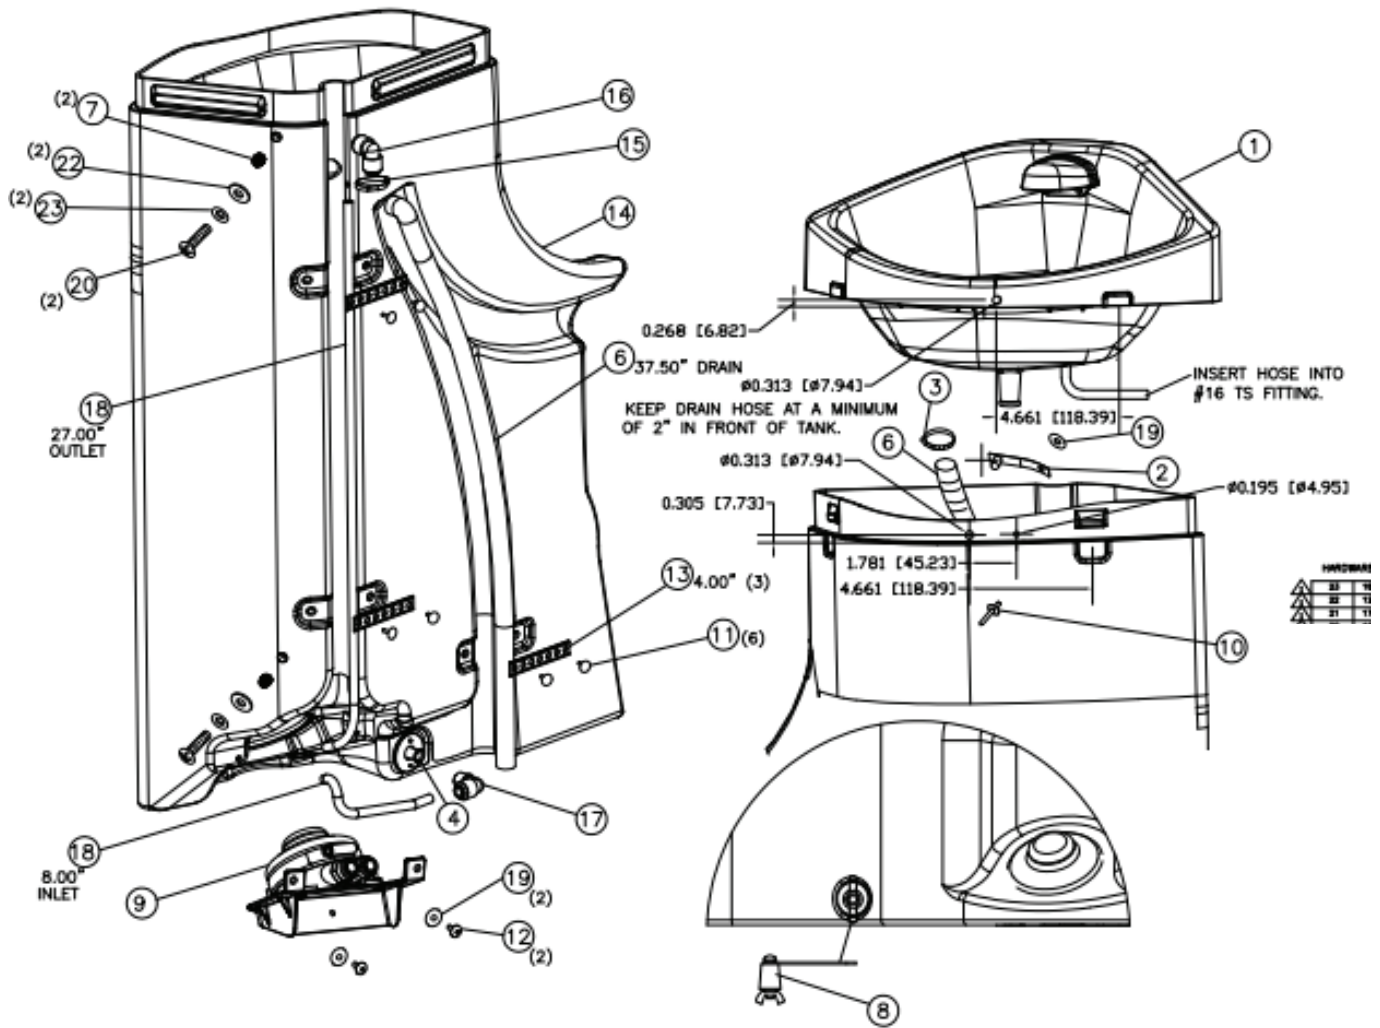

DISCONTINUED

MAXIM 3000® HAND WASH MAJOR ASSEMBLY DISCONTINUED

REV P ITEM #	PART#	QPU	DESCRIPTION	PRICE EACH
	17080	1	HANDWASH- MAX3000	CALL
		1	BASIN- MX3 HANDWASH	NOT SALEABLE
1	19098	1	BASIN ASSY- HANDWASH MX3 RETRO	NOT SALEABLE
2*	18500	1	BUTTON- SPRING ARM HANDWASH	
3	12588	1	CLAMP- WORMDRIVE #12	
4	16829	1	FILTER- 1/2 X 3-1/2 CYLINDER	
5	22258	1	HDWE KIT- MX3 HANDWASH	
6	16392	37.50"	HOSE- 3/4 LOW PRESSURE	
7	16303	2	INSERT- 1/4-20 STEEL ZINC COBL	
8	20576	1	PLUG- 3/4 EXPANDING W/TETHER	
9	22156	1	PUMP ASSY- SLIMMATE II GREY	
10*	11027	1	RIVET- #66 ALUM	
11*	16804	6	RIVET- PINE TREE 1/4 X 9/16	
12*	16393	2	SCREW- #10 X 1/2 HI-LO PHPN	
13*	16873	12"	STRAPPING- 5/8 PERFORATED	
14*	16837	1	TANK- MX3 HANDWASH DGRY	
15	11261	1	TIE- WIRE 6in	
16*	16656	1	TS FITTING- 90DEG 3/8 HOSxHOS	
17	16301	1	TS FITTING- 90DEG 3/8 HOSxNPTF	
18	16304	35"	TS HOSE- 3/8 OD TUBING	
19*	11315	3	WASHER- 3/16 RIVET STNLS	
20*	16110	2	BOLT- 1/4-20 X 5/8 PN HD STNLS	
21	17085	1	INSTRUCTION- MX3 HANDWASH <small>(SEE WEBSITE)</small>	
22*	12382	2	WASHER- 1/4 FLAT STNLS	
23*	15340	2	WASHER- 1/4 STAR STNLS	
	20508	1	BOOT - BABY FOOT PUMP <small>(BLACK)</small>	
* Only sold in multiples of 100				

REV ITEM #	PART#	QPU	DESCRIPTION	PRICE EACH
C	12965	1	KIT- REPAIR WHALE PUMP #12034 CONSISTS OF:1. OPERATING SPRING (1)- 2. CUP WASHER (1)- 3. VALVE RETAINER WASHER (1)4. U PACKING (1)- 5. BOTTOM VALVE WASHER (1) 6. PLUNGER VALVE WASHER (1)7. PLUNGER VALVE PLATE (1)- 8 CIRCLIP (1)	
B	19010	1	KIT- BILGE HANDLE ASSY	