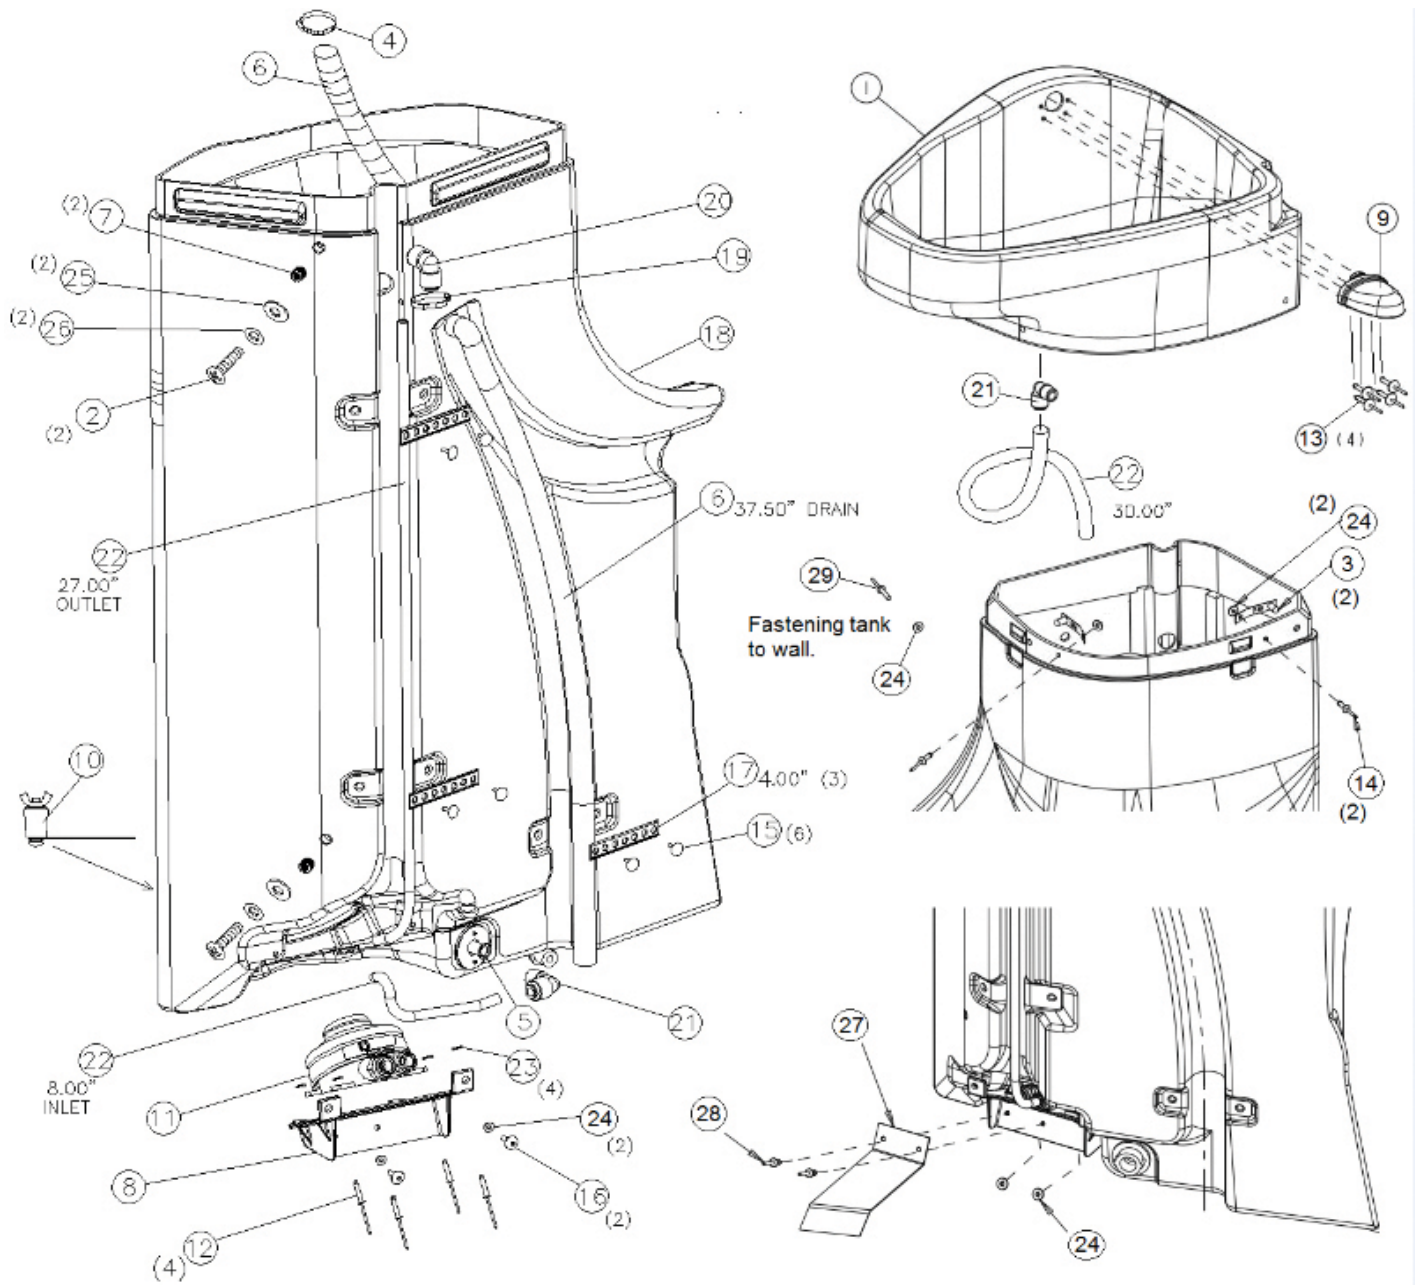

MAXIM 3000®II - HAND WASH FOREARM MAJOR ASSEMBLY

SEPTEMBER 2016

REV ITEM #	PART#	QPU	DESCRIPTION
	22300	1	HANDWASH- MX3 II W/SMALL BASIN
1		1	BASIN- MX3 HANDWASH
	22288	1	BASIN ASSY- MX 3000 II FOREARM
2*	16110	2	BOLT- 1/4-20 X 5/8 PN HD STNLS
3	22287	2	BUTTON-5/8 SPRING ARM HANDWASH
4	12588	1	CLAMP- WORMDRIVE #12
5	16829	1	FILTER- 1/2 X 3-1/2 CYLINDER
6	16392	37.50"	HOSE- 3/4 LOW PRESSURE
7	16303	2	INSERT- 1/4-20 STEEL ZINC COBL
8	16113	1	MOUNT PLATE- SLIMMATE II PUMP
9	17079	1	NOZZLE- HOODED GREY
10	20576	1	PLUG- 3/4 EXPANDING W/TETHER
11	16305	1	PUMP- BABY FOOT 3/8 HOSE INS
12*	15144	4	RIVET- #410 ALUM
13*	18755	4	RIVET- AVDEL SILVER LONG
14*	11027	2	RIVET- #66 ALUM
15*	16804	6	RIVET- PINE TREE 1/4 X 9/16
16*	16393	2	SCREW- #10 X 1/2 HI-LO PHPN
17	16873	12"	STRAPPING- 5/8 PERFORATED
18	16837	1	TANK- MAX3000 HANDWASH
	21728	1	TANK ASSY- MX3 HANDWASH DGRY
19	11261	1	TIE- WIRE 6in
20	16656	1	TS FITTING- 90DEG 3/8 HOSxHOS
21	16301	2	TS FITTING- 90DEG 3/8 HOSxNPTF
22	16304	65"	TS HOSE- 3/8 OD TUBING
23*	11384	4	WASHER- 1/8 RIVET STNLS
24*	11315	5	WASHER- 3/16 RIVET STNLS
25*	12382	2	WASHER- ¼ FLAT STNLS
26*	15340	2	WASHER- ¼ STAR STNLS
27	22469	1	BRACKET- MX3 II HANDWASH MOUNT
28	12393	2	RIVET- #64 AAP POP
29	10812	1	RIVET- #612 ALUM
	20508	1	BOOT - BABY FOOT PUMP (BLACK)
	22419	1	INSTRUCTION- MX3 II HANDWASH (SEE WEBSITE)

* Only sold in multiples of 100