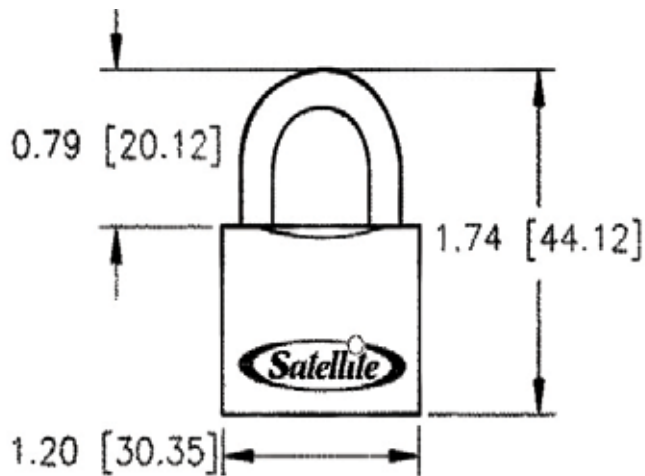

PADLOCKS

REV ITEM #	PART#	DESCRIPTION
	4675	PADLOCK- 30MM SATELLITE (12 PER BOX)
	21764	KEY- PADLOCK 30MM SATELLITE
	1038-699	PADLOCK (55/25) W/KEY (5253) (Key- 1050-699)
	1050-699	KEY FOR POLY LOCK