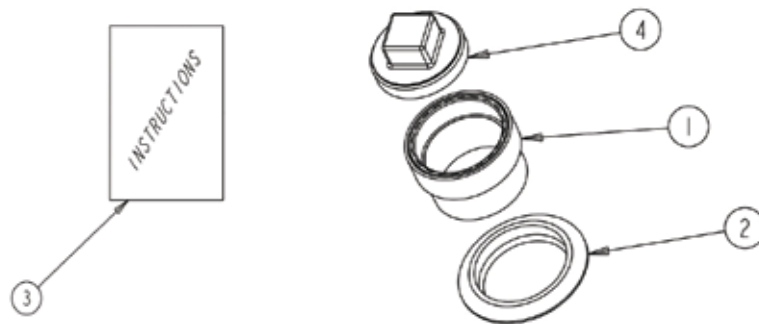

CONTAINMENT TRAY

REV ITEM #	PART#	QPU	DESCRIPTION
	22410	1	TRAY- CONTAINMENT II

10' MANWAY KIT PRE-FALL 2016

REV ITEM #	PART#	QPU	DESCRIPTION
	18120		KIT- 10in PLASTIC MANWAY (For holding tanks Part#18056 & 18055)
1	18118	1	CAP/RING ASSY- 10in PLS MANWAY
2	18119	1	INSTRUCTIONS- 10" PLSTC MANWAY (SEE WEBSITE)
3*	10122	8	SCREW- #10 X 3/4 PHPN TAP PLTD

REV ITEM #	PART#	QPU	DESCRIPTION
	22477	2 Per Tank	KIT- 3" SPIGOT 250 GALLON TANK (For holding tanks fall 2016 to present)
1	22448	1	ADAPTER- 3" FPT X3" SPIGOT PVC
2	22447	1	GASKET- 3" UNISEAL ADAPTER
3	22468	1	INSTRUCTIONS - 250G TNK 3" SPIGOT ASSY (SEE WEBSITE)
4	22449	1	PLUG- 3" MIPT PVC