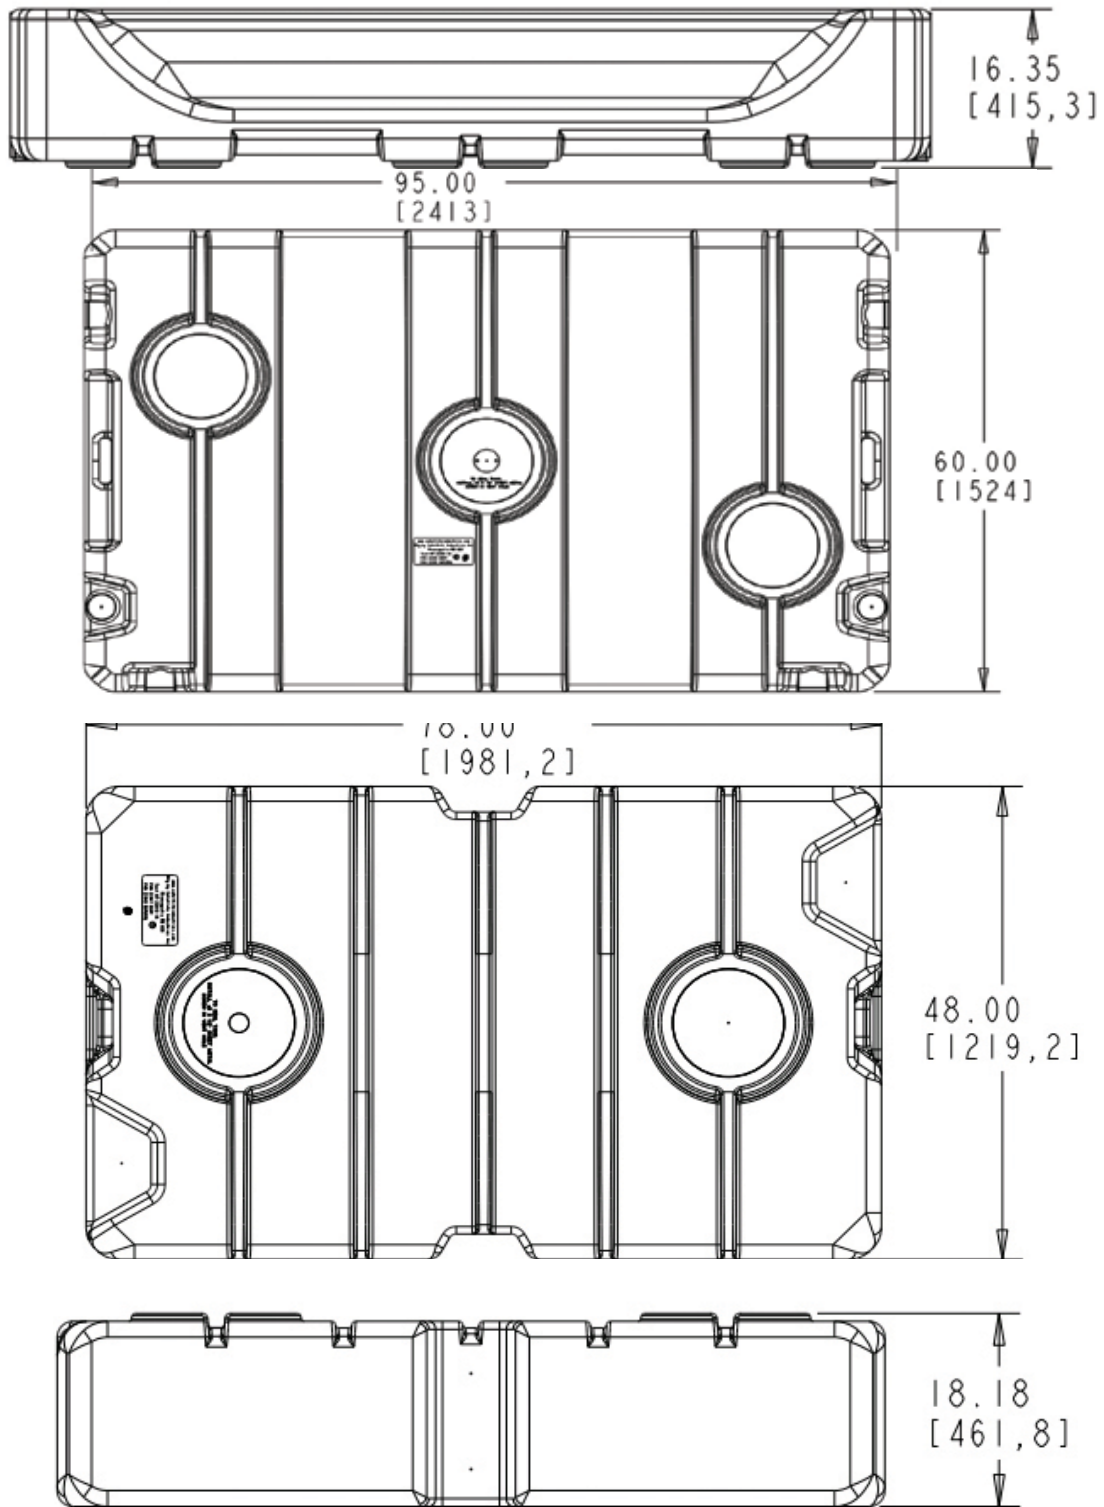

CONTAINMENT TRAY

REV ITEM #	PART#	QPU	DESCRIPTION
	22410	1	TRAY- CONTAINMENT II

10' MANWAY KIT PRE-FALL 2016

REV ITEM #	PART#	QPU	DESCRIPTION
	18120		KIT- 10in PLASTIC MANWAY (For holding tanks Part#18056 & 18055)
1	18118	1	CAP/RING ASSY- 10in PLS MANWAY
2	18119	1	INSTRUCTIONS- 10" PLSTC MANWAY (SEE WEBSITE)
3*	10122	8	SCREW- #10 X 3/4 PHPN TAP PLTD

REV ITEM #	PART#	QPU	DESCRIPTION
	22477	2 Per Tank	KIT- 3" SPIGOT 250 GALLON TANK (For holding tanks fall 2016 to present)
1	22448	1	ADAPTER- 3" FPT X3" SPIGOT PVC
2	22447	1	GASKET- 3" UNISEAL ADAPTER
3	22468	1	INSTRUCTIONS - 250G TNK 3" SPIGOT ASSY (SEE WEBSITE)
4	22449	1	PLUG- 3" MIPT PVC

PADLOCKS

REV ITEM #	PART#	DESCRIPTION
	4675	PADLOCK- 30MM SATELLITE (12 PER BOX)
	21764	KEY- PADLOCK 30MM SATELLITE
	1038-699	PADLOCK (55/25) W/KEY (5253) (Key- 1050-699)
	1050-699	KEY FOR POLY LOCK

REV ITEM #	PART#	QPU	DESCRIPTION
	10019	1	SOLAR LIGHT- 5 LED
	10018	1	SOLAR FAN- PORTABLE TOILET