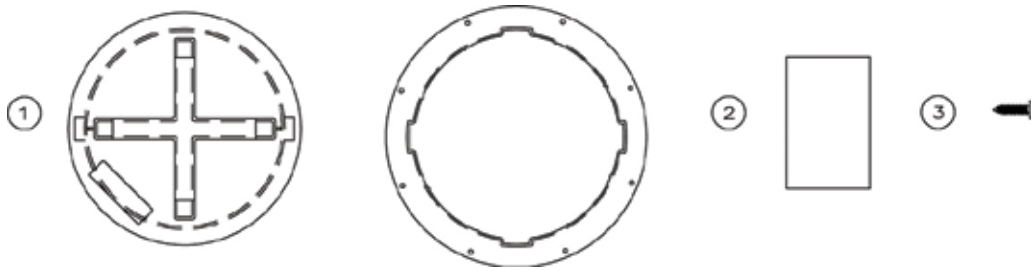

CONTAINMENT TRAY

REV ITEM #	PART#	QPU	DESCRIPTION
	22410	1	TRAY- CONTAINMENT II

10' MANWAY KIT PRE-FALL 2016

REV ITEM #	PART#	QPU	DESCRIPTION
	18120		KIT- 10in PLASTIC MANWAY (For holding tanks Part#18056 & 18055)
1	18118	1	CAP/RING ASSY- 10in PLS MANWAY
2	18119	1	INSTRUCTIONS- 10" PLSTC MANWAY (SEE WEBSITE)
3*	10122	8	SCREW- #10 X 3/4 PHPN TAP PLTD