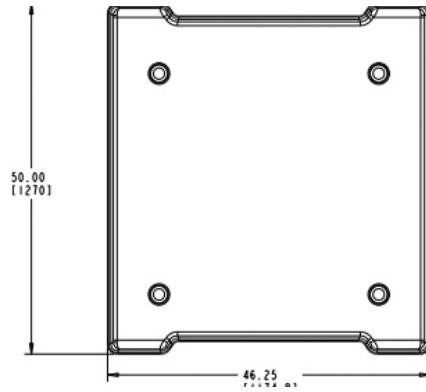

CONTAINMENT TRAY

REV ITEM #	PART#	QPU	DESCRIPTION
	22410	1	TRAY- CONTAINMENT II

10' MANWAY KIT PRE-FALL 2016

REV ITEM #	PART#	QPU	DESCRIPTION
	18120		KIT- 10in PLASTIC MANWAY (For holding tanks Part#18056 & 18055)
1	18118	1	CAP/RING ASSY- 10in PLS MANWAY
2	18119	1	INSTRUCTIONS- 10" PLSTC MANWAY (SEE WEBSITE)
3*	10122	8	SCREW- #10 X 3/4 PHPN TAP PLTD

REV ITEM #	PART#	QPU	DESCRIPTION
	22477	2 Per Tank	KIT- 3" SPIGOT 250 GALLON TANK (For holding tanks fall 2016 to present)
1	22448	1	ADAPTER- 3" FPT X3" SPIGOT PVC
2	22447	1	GASKET- 3" UNISEAL ADAPTER
3	22468	1	INSTRUCTIONS - 250G TNK 3" SPIGOT ASSY (SEE WEBSITE)
4	22449	1	PLUG- 3" MIPT PVC