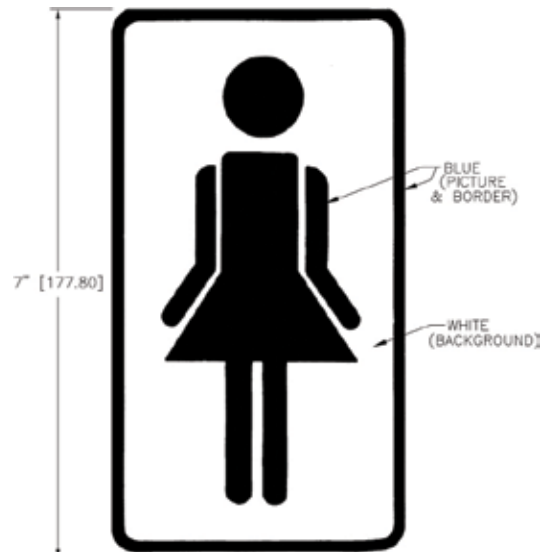

DECAL REFERENCE CHART

14401 DECAL  
LIBERTY

10394 DECAL  
ISA FREEDOM2

18720 DECAL HIGH TECH 1

21150 DECAL  
FOOT FLUSH

10690  
DECAL MEN

10693 DECAL WOMAN

18808 DECAL  
MX3  
TRS-HT GENDER

**Maxim 3000® Wet Lift**

- \* Lift kit must contain the following parts:  
 (2) Turn Buckles (1) Spreader Bar  
 (4) 1/8" x 104.5" cables w/ threaded ends  
 (1) Top Lift Cable Assembly (8) Inserts w/screws  
 (4) 5/16" x 2.5" bolts w/washers (1) Wire Tie
- \* Maximum allowable lifting weight; 1,072 lbs/487 kg
- \* **WARNING;** Customer assumes all responsibility for damages if unit is lifted more than the maximum allowable weight
- \* Customer assumes all responsibility if anything other than Satellite approved components are used for lifting
- \* **DO NOT** lift unit with person inside
- \* **DO NOT** lift unit over people
- \* Cables should be checked for tightness before usage, if loose, tighten using turnbuckles at bottom of unit
- \* Inspect for damage and wear before lifting and always use safe lifting practices
- \* **DO NOT** leave unit hanging for more than two (2) hours