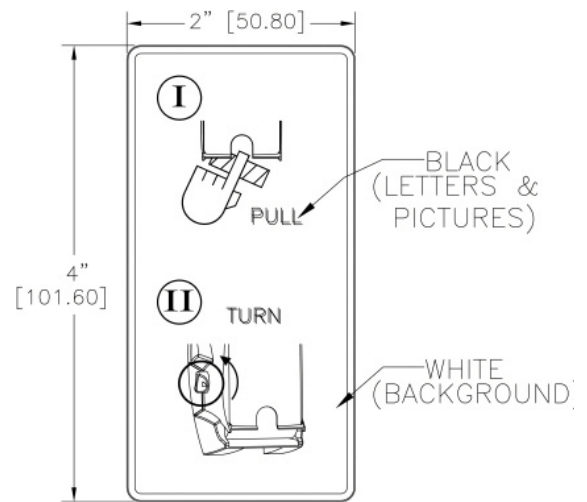

**Maxim 3000® Wet Lift**

- \* Lift kit must contain the following parts:  
 (2) Turn Buckles (1) Spreader Bar  
 (4) 1/8" x 104.5" cables w/ threaded ends  
 (1) Top Lift Cable Assembly (8) Inserts w/screws  
 (4) 5/16" x 2.5" bolts w/washers (1) Wire Tie
- \* Maximum allowable lifting weight; 1,072 lbs/487 kg
- \* **WARNING;** Customer assumes all responsibility for damages if unit is lifted more than the maximum allowable weight
- \* Customer assumes all responsibility if anything other than Satellite approved components are used for lifting
- \* **DO NOT** lift unit with person inside
- \* **DO NOT** lift unit over people
- \* Cables should be checked for tightness before usage, if loose, tighten using turnbuckles at bottom of unit
- \* Inspect for damage and wear before lifting and always use safe lifting practices
- \* **DO NOT** leave unit hanging for more than two (2) hours

17155 DECAL  
MX3  
WET LIFT WARNING

DECAL REFERENCE CHART

13464 DECAL  
HANDWASH INSTRUCTIONS

15049 DECAL  
MX2 WET LIFT

13776 DECAL  
DO NOT DRINK

19308 DECAL  
4 ROLL TP DISPENSER

1124-699 DECAL  
DO NOT DRINK