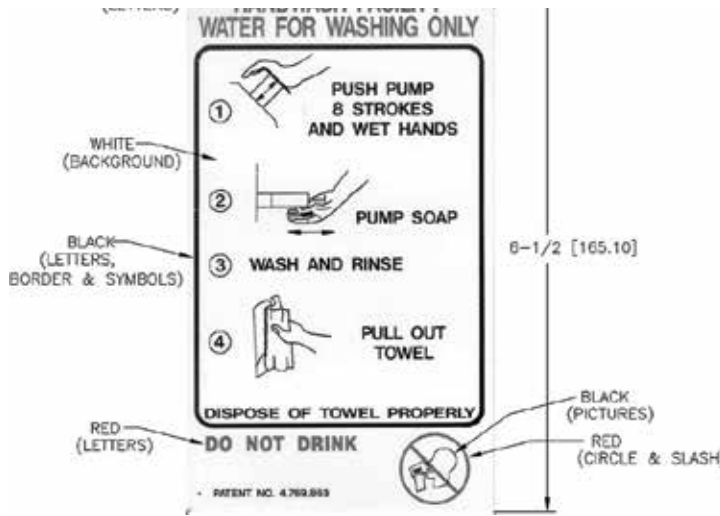

DECAL REFERENCE CHART

13464 DECAL
HANDWASH INSTRUCTIONS