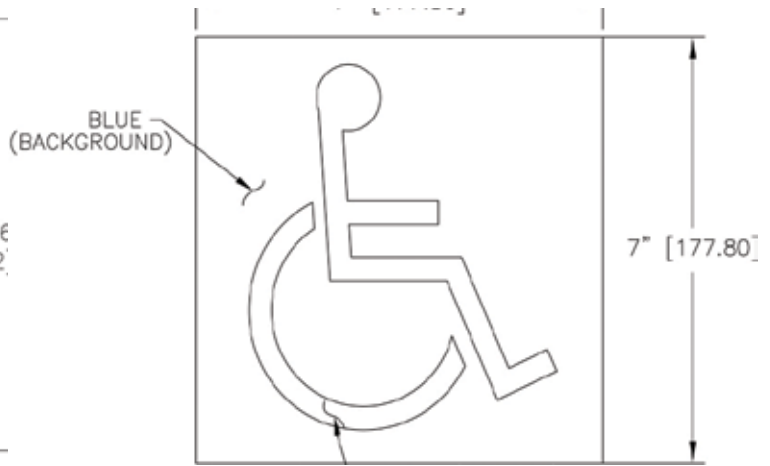

DECAL REFERENCE CHART

14401 DECAL  
LIBERTY

10394 DECAL  
ISA FREEDOM2

18720 DECAL HIGH TECH 1

21150 DECAL  
FOOT FLUSH

10690  
DECAL MEN

10693 DECAL WOMAN

18808 DECAL  
MX3  
TRS-HT GENDER

**Maxim 3000® Wet Lift**

- \* Lift kit must contain the following parts:  
 (2) Turn Buckles (1) Spreader Bar  
 (4) 1/8" x 104.5" cables w/ threaded ends  
 (1) Top Lift Cable Assembly (8) Inserts w/screws  
 (4) 5/16" x 2.5" bolts w/washers (1) Wire Tie
- \* Maximum allowable lifting weight; 1,072 lbs/487 kg
- \* **WARNING;** Customer assumes all responsibility for damages if unit is lifted more than the maximum allowable weight
- \* Customer assumes all responsibility if anything other than Satellite approved components are used for lifting
- \* **DO NOT** lift unit with person inside
- \* **DO NOT** lift unit over people
- \* Cables should be checked for tightness before usage, if loose, tighten using turnbuckles at bottom of unit
- \* Inspect for damage and wear before lifting and always use safe lifting practices
- \* **DO NOT** leave unit hanging for more than two (2) hours