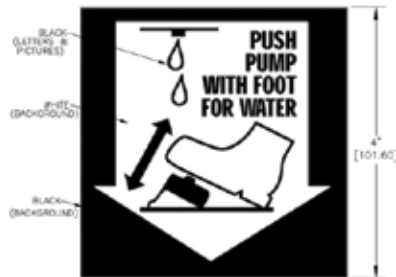

17463 DECAL
WAVE / BREEZE