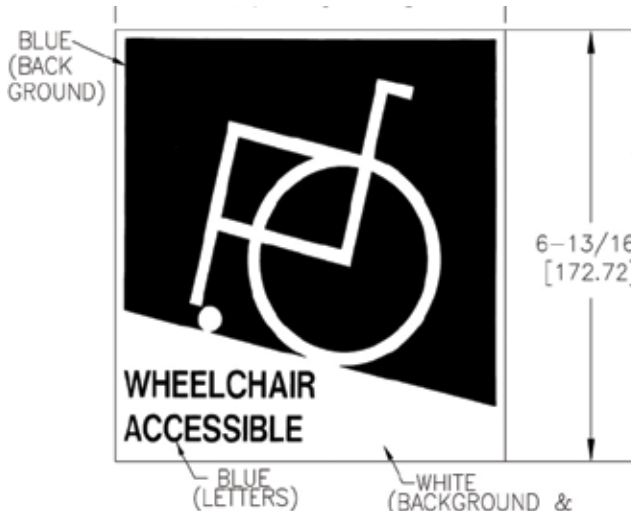

DECAL REFERENCE CHART

14401 DECAL  
LIBERTY

10394 DECAL  
ISA FREEDOM2

18720 DECAL HIGH TECH 1

21150 DECAL  
FOOT FLUSH

10690  
DECAL MEN

10693 DECAL WOMAN

18808 DECAL  
MX3  
TRS-HT GENDER

**Maxim 3000® Wet Lift**

- \* Lift kit must contain the following parts:  
 (2) Turn Buckles (1) Spreader Bar  
 (4) 1/8" x 104.5" cables w/ threaded ends  
 (1) Top Lift Cable Assembly (8) Inserts w/screws  
 (4) 5/16" x 2.5" bolts w/washers (1) Wire Tie
- \* Maximum allowable lifting weight; 1,072 lbs/487 kg
- \* **WARNING;** Customer assumes all responsibility for damages if unit is lifted more than the maximum allowable weight
- \* Customer assumes all responsibility if anything other than Satellite approved components are used for lifting
- \* **DO NOT** lift unit with person inside
- \* **DO NOT** lift unit over people
- \* Cables should be checked for tightness before usage, if loose, tighten using turnbuckles at bottom of unit
- \* Inspect for damage and wear before lifting and always use safe lifting practices
- \* **DO NOT** leave unit hanging for more than two (2) hours