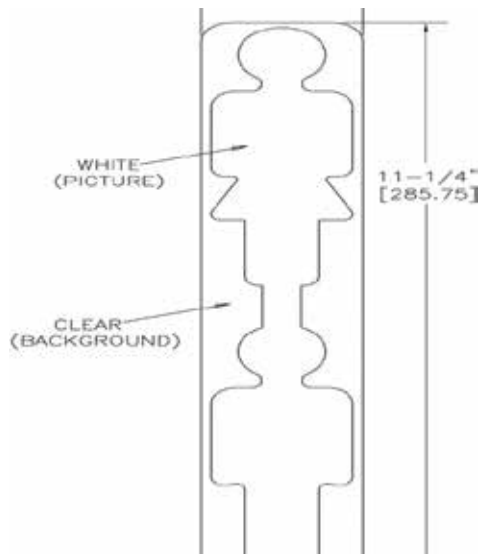

DECAL REFERENCE CHART

14401 DECAL  
LIBERTY

10394 DECAL  
ISA FREEDOM2

18720 DECAL HIGH TECH 1

21150 DECAL  
FOOT FLUSH

10690  
DECAL MEN

10693 DECAL WOMAN

18808 DECAL  
MX3  
TRS-HT GENDER

**Maxim 3000® Wet Lift**

- \* Lift kit must contain the following parts:  
 (2) Turn Buckles (1) Spreader Bar  
 (4) 1/8" x 104.5" cables w/ threaded ends  
 (1) Top Lift Cable Assembly (8) Inserts w/screws  
 (4) 5/16" x 2.5" bolts w/washers (1) Wire Tie
- \* Maximum allowable lifting weight; 1,072 lbs/487 kg
- \* **WARNING;** Customer assumes all responsibility for damages if unit is lifted more than the maximum allowable weight
- \* Customer assumes all responsibility if anything other than Satellite approved components are used for lifting
- \* **DO NOT** lift unit with person inside
- \* **DO NOT** lift unit over people
- \* Cables should be checked for tightness before usage, if loose, tighten using turnbuckles at bottom of unit
- \* Inspect for damage and wear before lifting and always use safe lifting practices
- \* **DO NOT** leave unit hanging for more than two (2) hours