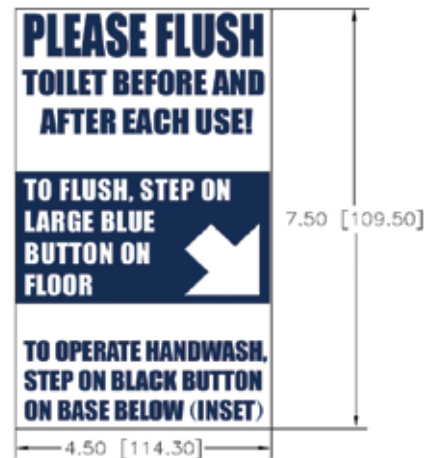

DECAL REFERENCE CHART

14401 DECAL  
LIBERTY

10394 DECAL  
ISA FREEDOM2

18720 DECAL HIGH TECH 1

21150 DECAL  
FOOT FLUSH

10690  
DECAL MEN

10693 DECAL WOMAN

18808 DECAL  
MX3  
TRS-HT GENDER

**Maxim 3000® Wet Lift**

- \* Lift kit must contain the following parts:  
 (2) Turn Buckles (1) Spreader Bar  
 (4) 1/8" x 104.5" cables w/ threaded ends  
 (1) Top Lift Cable Assembly (8) Inserts w/screws  
 (4) 5/16" x 2.5" bolts w/washers (1) Wire Tie
- \* Maximum allowable lifting weight; 1,072 lbs/487 kg
- \* **WARNING;** Customer assumes all responsibility for damages if unit is lifted more than the maximum allowable weight
- \* Customer assumes all responsibility if anything other than Satellite approved components are used for lifting
- \* **DO NOT** lift unit with person inside
- \* **DO NOT** lift unit over people
- \* Cables should be checked for tightness before usage, if loose, tighten using turnbuckles at bottom of unit
- \* Inspect for damage and wear before lifting and always use safe lifting practices
- \* **DO NOT** leave unit hanging for more than two (2) hours