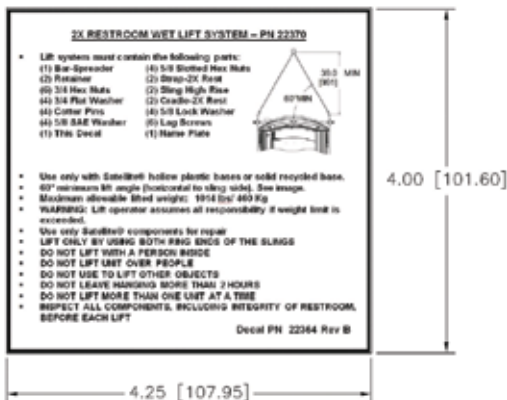

1 DECAL  
HT2 HAND WASH

17463 DECAL  
WAVE / BREEZE

1126-699 DECAL  
DOOR CLOSER

1125-699 DECAL  
FLUSH DECAL

22364 DECAL  
2X WET LIFT

1130-699 DECAL  
FRESH START SHOWER

1128-699 DECAL  
AVAILABLE IN SPANISH