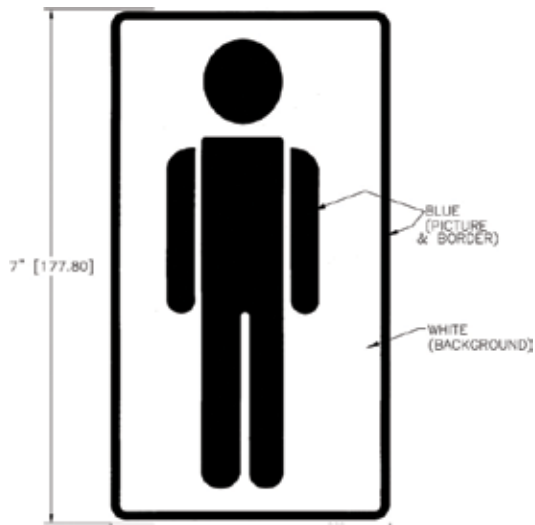

DECAL REFERENCE CHART

14401 DECAL  
LIBERTY

10394 DECAL  
ISA FREEDOM2

18720 DECAL HIGH TECH 1

21150 DECAL  
FOOT FLUSH

10690  
DECAL MEN

10693 DECAL WOMAN

18808 DECAL  
MX3  
TRS-HT GENDER

**Maxim 3000® Wet Lift**

- \* Lift kit must contain the following parts:  
 (2) Turn Buckles (1) Spreader Bar  
 (4) 1/8" x 104.5" cables w/ threaded ends  
 (1) Top Lift Cable Assembly (8) Inserts w/screws  
 (4) 5/16" x 2.5" bolts w/washers (1) Wire Tie
- \* Maximum allowable lifting weight; 1,072 lbs/487 kg
- \* **WARNING;** Customer assumes all responsibility for damages if unit is lifted more than the maximum allowable weight
- \* Customer assumes all responsibility if anything other than Satellite approved components are used for lifting
- \* **DO NOT** lift unit with person inside
- \* **DO NOT** lift unit over people
- \* Cables should be checked for tightness before usage, if loose, tighten using turnbuckles at bottom of unit
- \* Inspect for damage and wear before lifting and always use safe lifting practices
- \* **DO NOT** leave unit hanging for more than two (2) hours