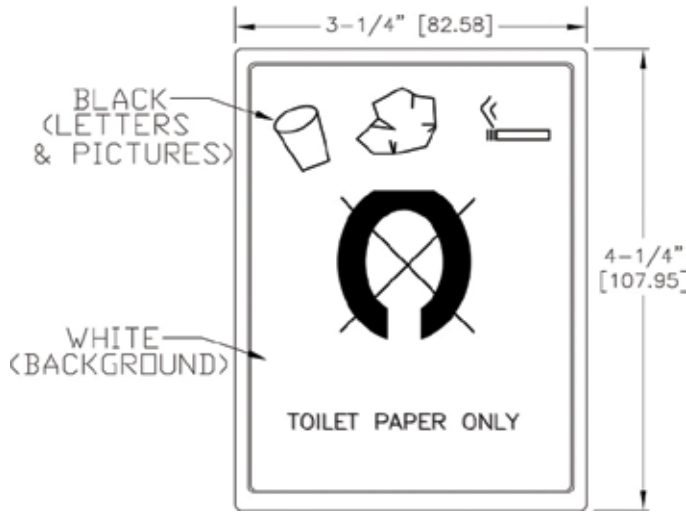

**Maxim 3000® Wet Lift**

- \* Lift kit must contain the following parts:  
 (2) Turn Buckles (1) Spreader Bar  
 (4) 1/8" x 104.5" cables w/ threaded ends  
 (1) Top Lift Cable Assembly (8) Inserts w/screws  
 (4) 5/16" x 2.5" bolts w/washers (1) Wire Tie
- \* Maximum allowable lifting weight; 1,072 lbs/487 kg
- \* **WARNING;** Customer assumes all responsibility for damages if unit is lifted more than the maximum allowable weight
- \* Customer assumes all responsibility if anything other than Satellite approved components are used for lifting
- \* **DO NOT** lift unit with person inside
- \* **DO NOT** lift unit over people
- \* Cables should be checked for tightness before usage, if loose, tighten using turnbuckles at bottom of unit
- \* Inspect for damage and wear before lifting and always use safe lifting practices
- \* **DO NOT** leave unit hanging for more than two (2) hours

17155 DECAL  
MX3  
WET LIFT WARNING

DECAL REFERENCE CHART

13464 DECAL  
HANDWASH INSTRUCTIONS

15049 DECAL  
MX2 WET LIFT

13776 DECAL  
DO NOT DRINK

19308 DECAL  
4 ROLL TP DISPENSER

1124-699 DECAL  
DO NOT DRINK