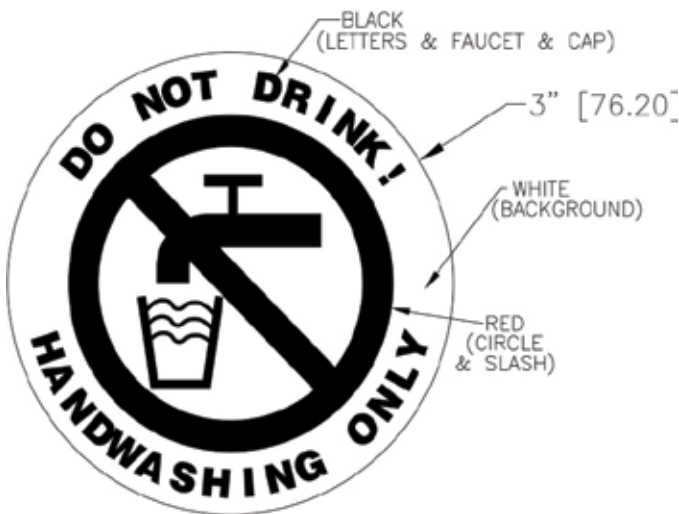

17155 DECAL  
MX3  
WET LIFT WARNING

DECAL REFERENCE CHART

13464 DECAL  
HANDWASH INSTRUCTIONS

15049 DECAL  
MX2 WET LIFT

13776 DECAL  
DO NOT DRINK

19308 DECAL  
4 ROLL TP DISPENSER

1124-699 DECAL  
DO NOT DRINK