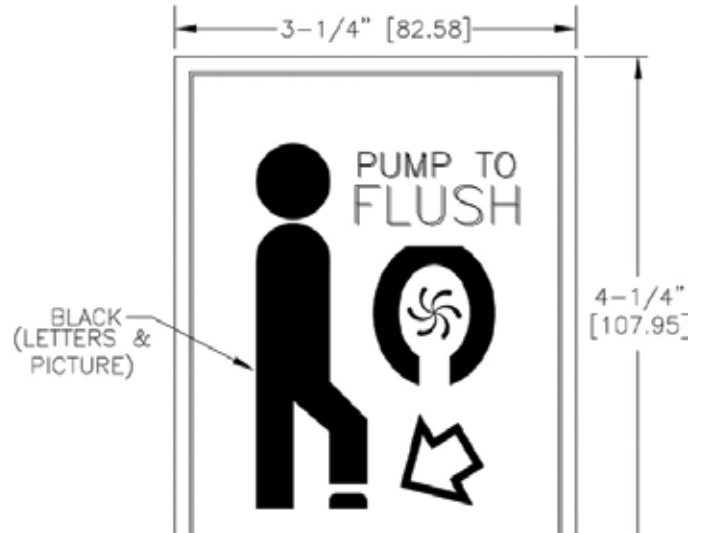

19308 DECAL
4 ROLL TP DISPENSER

19259 DECAL
HT2 FLUSH INSTRUCTIONS