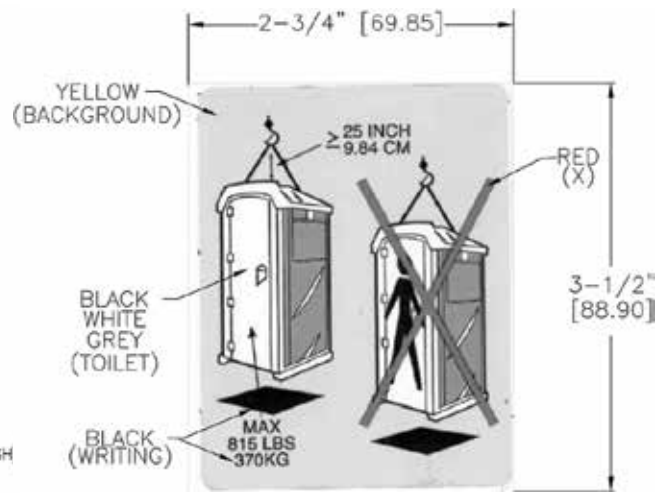

**Maxim 3000® Wet Lift**

- \* Lift kit must contain the following parts:  
 (2) Turn Buckles (1) Spreader Bar  
 (4) 1/8" x 104.5" cables w/ threaded ends  
 (1) Top Lift Cable Assembly (8) Inserts w/screws  
 (4) 5/16" x 2.5" bolts w/washers (1) Wire Tie
- \* Maximum allowable lifting weight; 1,072 lbs/487 kg
- \* **WARNING;** Customer assumes all responsibility for damages if unit is lifted more than the maximum allowable weight
- \* Customer assumes all responsibility if anything other than Satellite approved components are used for lifting
- \* **DO NOT** lift unit with person inside
- \* **DO NOT** lift unit over people
- \* Cables should be checked for tightness before usage, if loose, tighten using turnbuckles at bottom of unit
- \* Inspect for damage and wear before lifting and always use safe lifting practices
- \* **DO NOT** leave unit hanging for more than two (2) hours

17155 DECAL  
MX3  
WET LIFT WARNING

DECAL REFERENCE CHART

13464 DECAL  
HANDWASH INSTRUCTIONS

15049 DECAL  
MX2 WET LIFT

13776 DECAL  
DO NOT DRINK

19308 DECAL  
4 ROLL TP DISPENSER

1124-699 DECAL  
DO NOT DRINK