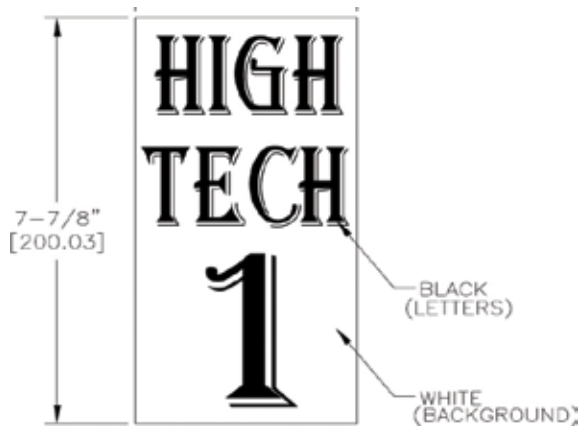

DECAL REFERENCE CHART

14401 DECAL  
LIBERTY

10394 DECAL  
ISA FREEDOM2

18720 DECAL HIGH TECH 1

21150 DECAL  
FOOT FLUSH

10690  
DECAL MEN

10693 DECAL WOMAN

18808 DECAL  
MX3  
TRS-HT GENDER