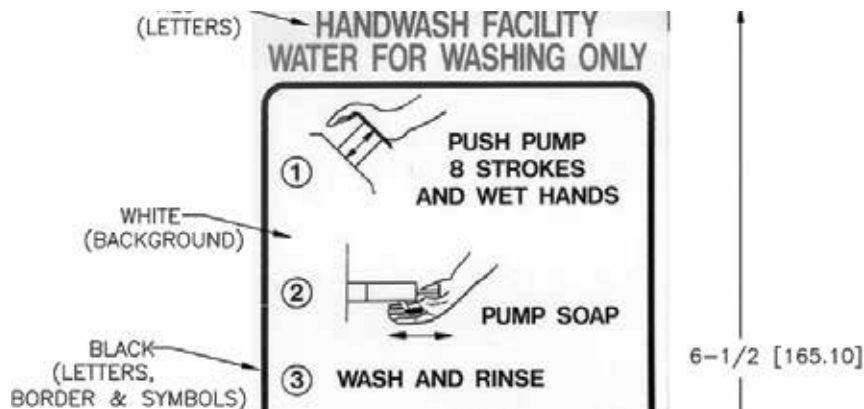

17155 DECAL  
MX3  
WET LIFT WARNING

DECAL REFERENCE CHART

13464 DECAL  
HANDWASH INSTRUCTIONS

15049 DECAL  
MX2 WET LIFT

13776 DECAL  
DO NOT DRINK

19308 DECAL  
4 ROLL TP DISPENSER

1124-699 DECAL  
DO NOT DRINK

19260 DECAL  
TOILET PAPER ONLY

19259 DECAL  
HT2 FLUSH INSTRUCTIONS

21151 DECAL  
FLUSHING UNIT

21083 DECAL  
HANDISTAND

DECAL REFERENCE CHART

17318 DECAL  
ICON LUXURY FLUSH & WASH

20889 DECAL  
HANDSTAND