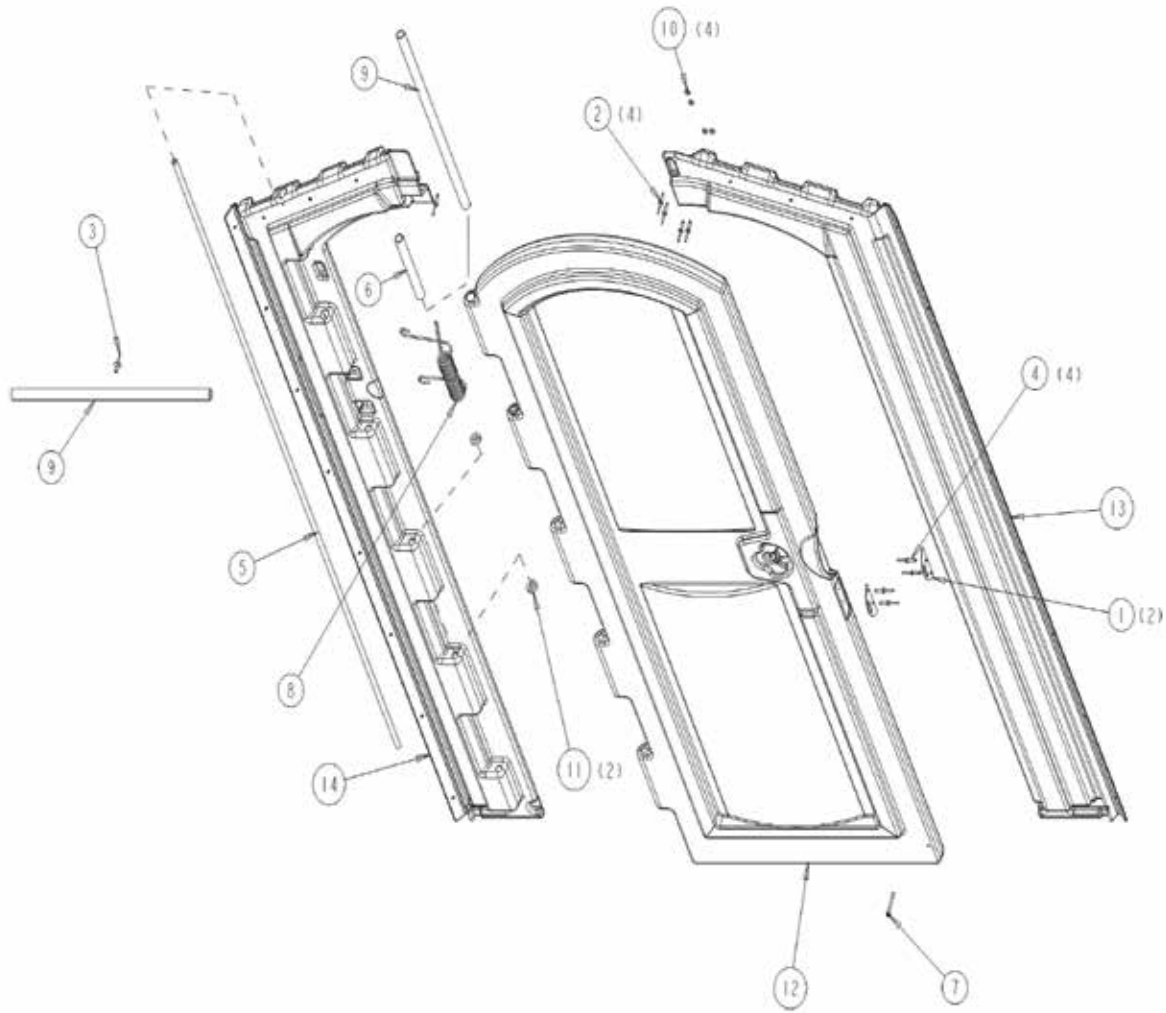

GLOBAL® II FRONT ASSEMBLY

REV ITEM #	PART#	QPU	DESCRIPTION
1	40140	2	HASP- GB FRONT
2*	22207	4	RIVET- #68 AAP POP
3*	11054	1	RIVET- #68 AAL POP
4*	17436	4	RIVET- AVDEL SILVER
5	40148	1	ROD- GB FRONT
6	40150	1	ROD SLEEVE- GB FRONT SPRING
7*	18098	1	SCREW- #10 X 2 PN PH TAP
8	40110	1	SPRING- GB FRONT
9	40104	2	TUBE- GB FRONT HANDLE
10*	11315	4	WASHER- 3/16 RIVET STNLS
11	22283	2	SPACER- GLOBAL II DOOR
12			DOOR - GB II
13		1	FACING - HASP GB II
14		1	FACING - HINGE GB II

* Only sold in multiples of 100