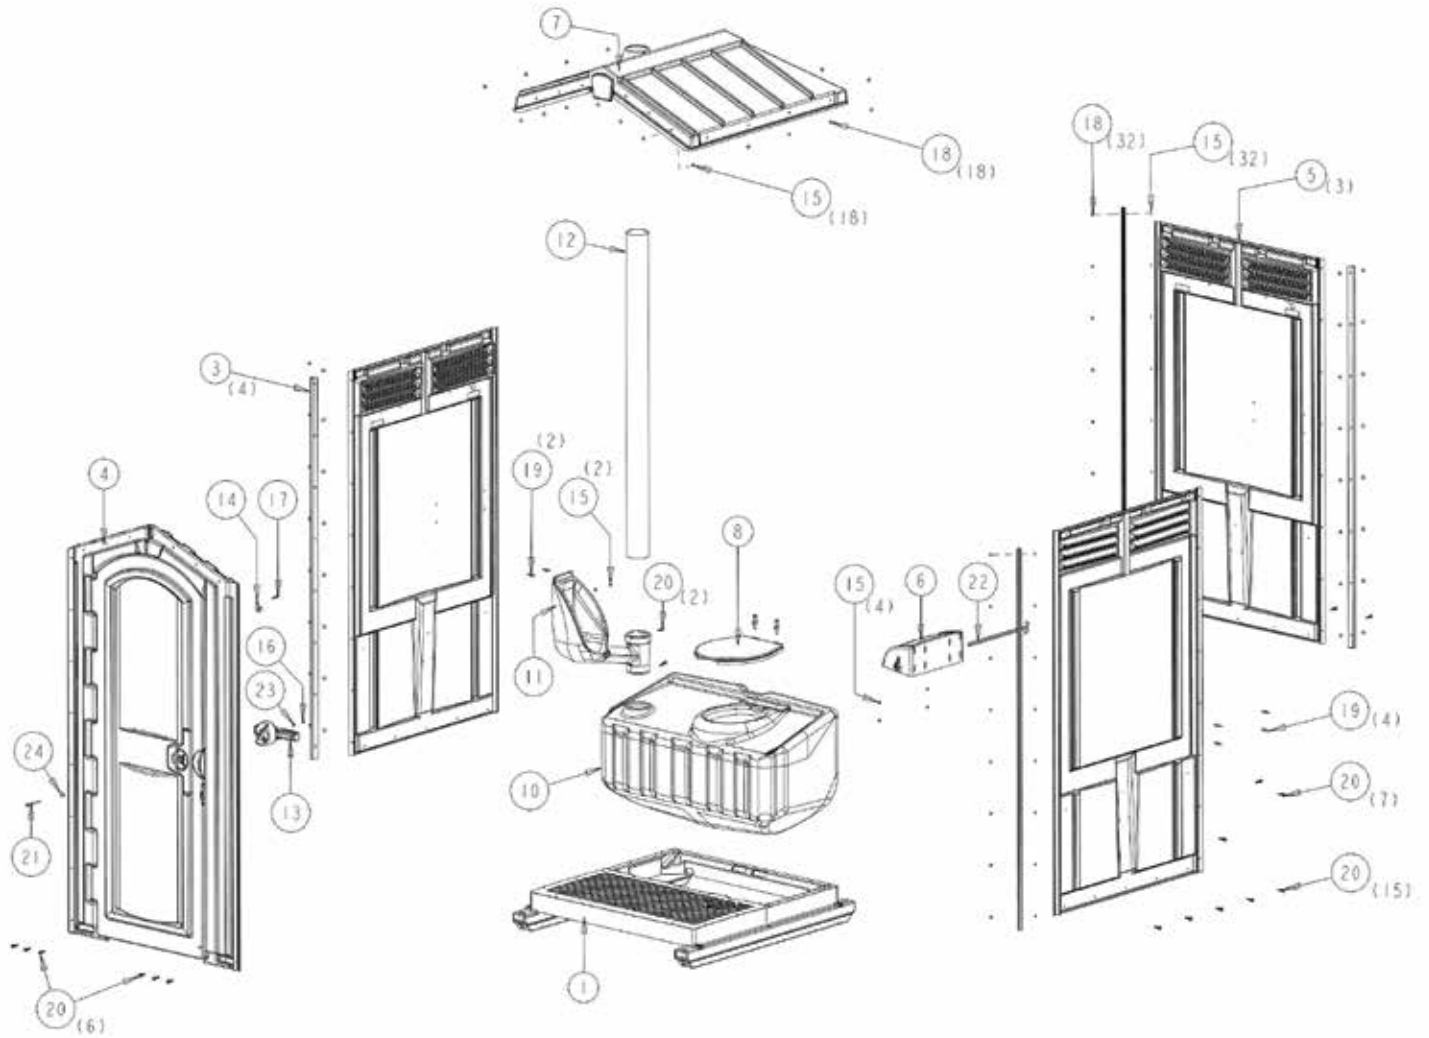

STANDARD COLORS

	DARK GRAY	ROYAL BLUE	SAND	FOREST GREEN
FRONT PART #	40281	40233	40235	40234
PANEL PART #	40280	40226	40228	40227
	RED	ORANGE	LIGHT GRAY	
FRONT PART #	40239	40236	40237	
PANEL PART #	40232	40229	40230	

PREMIUM

	AQUA	DARK BLUE	YELLOW
FRONT PART #	40246 - $236.00	40277 - CALL	40238 - $236.00
PANEL PART #	40244 - $90.00	40278 - CALL	40231 - $90

PREMIUM +

	TURBO BLUE	PURPLE	LIME
FRONT PART #	40285 - CALL	40262 - CALL	40276 - CALL
PANEL PART #	40286 - CALL	40217 - CALL	40275 - CALL