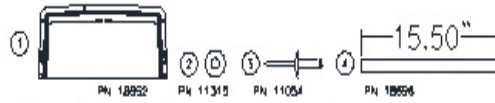

**PAPERGUARD CHART** (INCLUDES DISCONTINUED MODELS - SEE PREVIOUS CATALOGS)

REV E ITEM#	PART#	QTY	DESCRIPTION
	16928	1	KIT, PAPERGRD 2 ROLL PUSH CAP
1	17082	1	HOOD, PAPERGUARD 2 ROLL DGRY
2	10047	4	PUSH CAP, 3/16 ID
3	10801	4	RIVET, SOLID LONG (DOME)
4	16844	1	SPINDLE, PAPERGRD 2 ROLL METAL