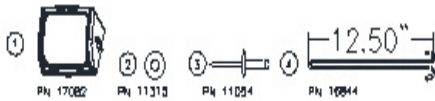

REV E ITEM#	PART#	QTY	DESCRIPTION
	16845	1	KIT, PAPERGRD 2 ROLL POP RIVET
1	17082	1	HOOD, PAPERGUARD 2 ROLL DGRY
2	11315	4	WASHER, 3/16 RIVET STNLS
3	11054	4	RIVET, #68 AAL POP
4	16844	1	SPINDLE, PAPERGRD 2 ROLL METAL