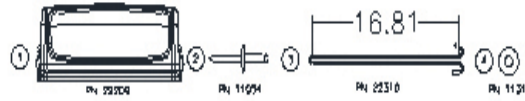

REV A ITEM#	PART#	QTY	DESCRIPTION
	22336	1	KIT- PAPERGRD 11 3ROLL POP RVT
1	22209	1	HOOD- PAPERGRD 3 ROLL DGRY
	22338	1	INSTR- PAPERGUARD 3 ROLL (NOT SHOWN)
2	11054	4	RIVET- #68 AAL POP
3	22310	1	SPINDLE- PRGRD 11 3 ROLL METAL
4	11315	4	WASHER- 3/16 RIVET STNLS