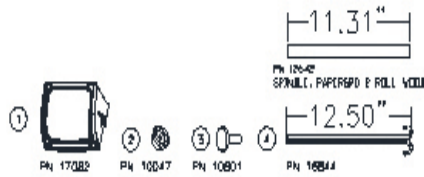

**PAPERGUARD CHART** (INCLUDES DISCONTINUED MODELS - SEE PREVIOUS CATALOGS)

REV E ITEM#	PART#	QTY	DESCRIPTION
	16928	1	KIT, PAPERGRD 2 ROLL PUSH CAP
1	17082	1	HOOD, PAPERGUARD 2 ROLL DGRY
2	10047	4	PUSH CAP, 3/16 ID
3	10801	4	RIVET, SOLID LONG (DOME)
4	16844	1	SPINDLE, PAPERGRD 2 ROLL METAL