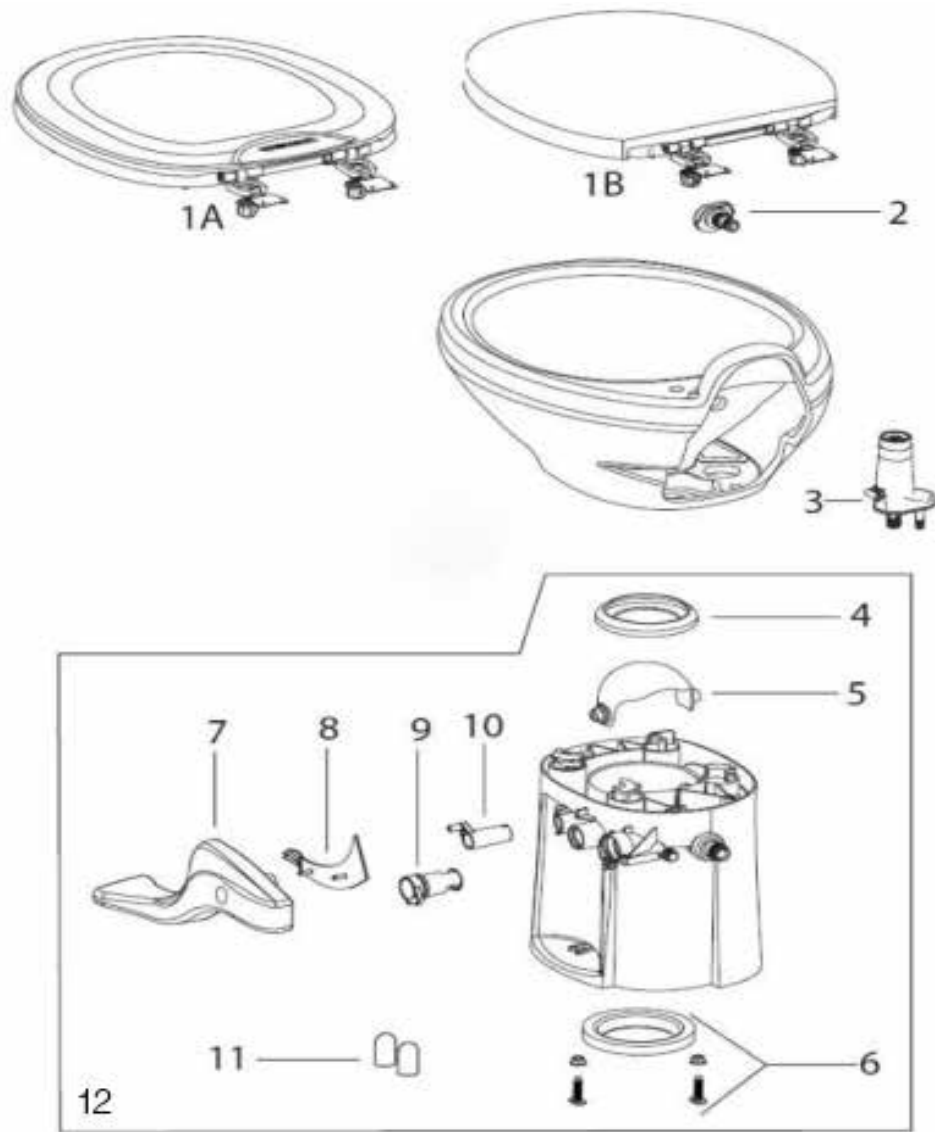

URINAL VALVE

ITEM #	PART#	QPU	DESCRIPTION
	50046	1	URINAL VALVE COMPLETE
1		1	HANDLE PUSH BUTTON ASSEMBLY
2		1	
3		1	BUTTONS HOT AND COLD
4	52181	1	ACTUATOR ASSEMBLY
5		1	SEALING WASHER
6	51006	1	METERING VALVE REPAIR CARTRIDGE
7		1	FILTER
8		1	VALVE BODY (NOT SALEABLE)
9		1	WALL FLANGE
10		1	GASKET
11		1	ADAPTOR
12		1	UNINAL V.8 REPAIR KIT
13	52145	1	UNINAL VALVE VACUUM BREAKER
14		1	FLANGE ASSEMBLY PRE-PACK

PART#	QPU	DESCRIPTION
50045	1	FAUCET METERED CHROM
51002	1	METERING CARTRIDGE
51276	1	FAUCET .5 GPM AERATOR KIT

AQUA MAGIC STYLE II

ITEM #	PART#	QPU	DESCRIPTION
	50406	1	TOILET STILE II HG WHITE
1B	50048		SEAT F/RESIDENTIAL TOILET
2			NOZZLE
3	51853	1	TOILET VACUUM BREAKER THETFORD
4	50715		TOILET WASTE BALL SEAL KIT
5	50839		TOILET WASTE BALL KIT
6	50712		TOILET CLOSET SEAL KIT
7	51630		TOILET PEDAL REPLACEMENT KIT
8			PEDAL COVER INSERT WHITE
9	50714		TOILET WATER VALVE KIT
10	51421		TOILET WASTE BALL DRIVE ARM
11			BOLT CAP WHITE
12	50219	1	TOILET BASE REPL/H/WHITE