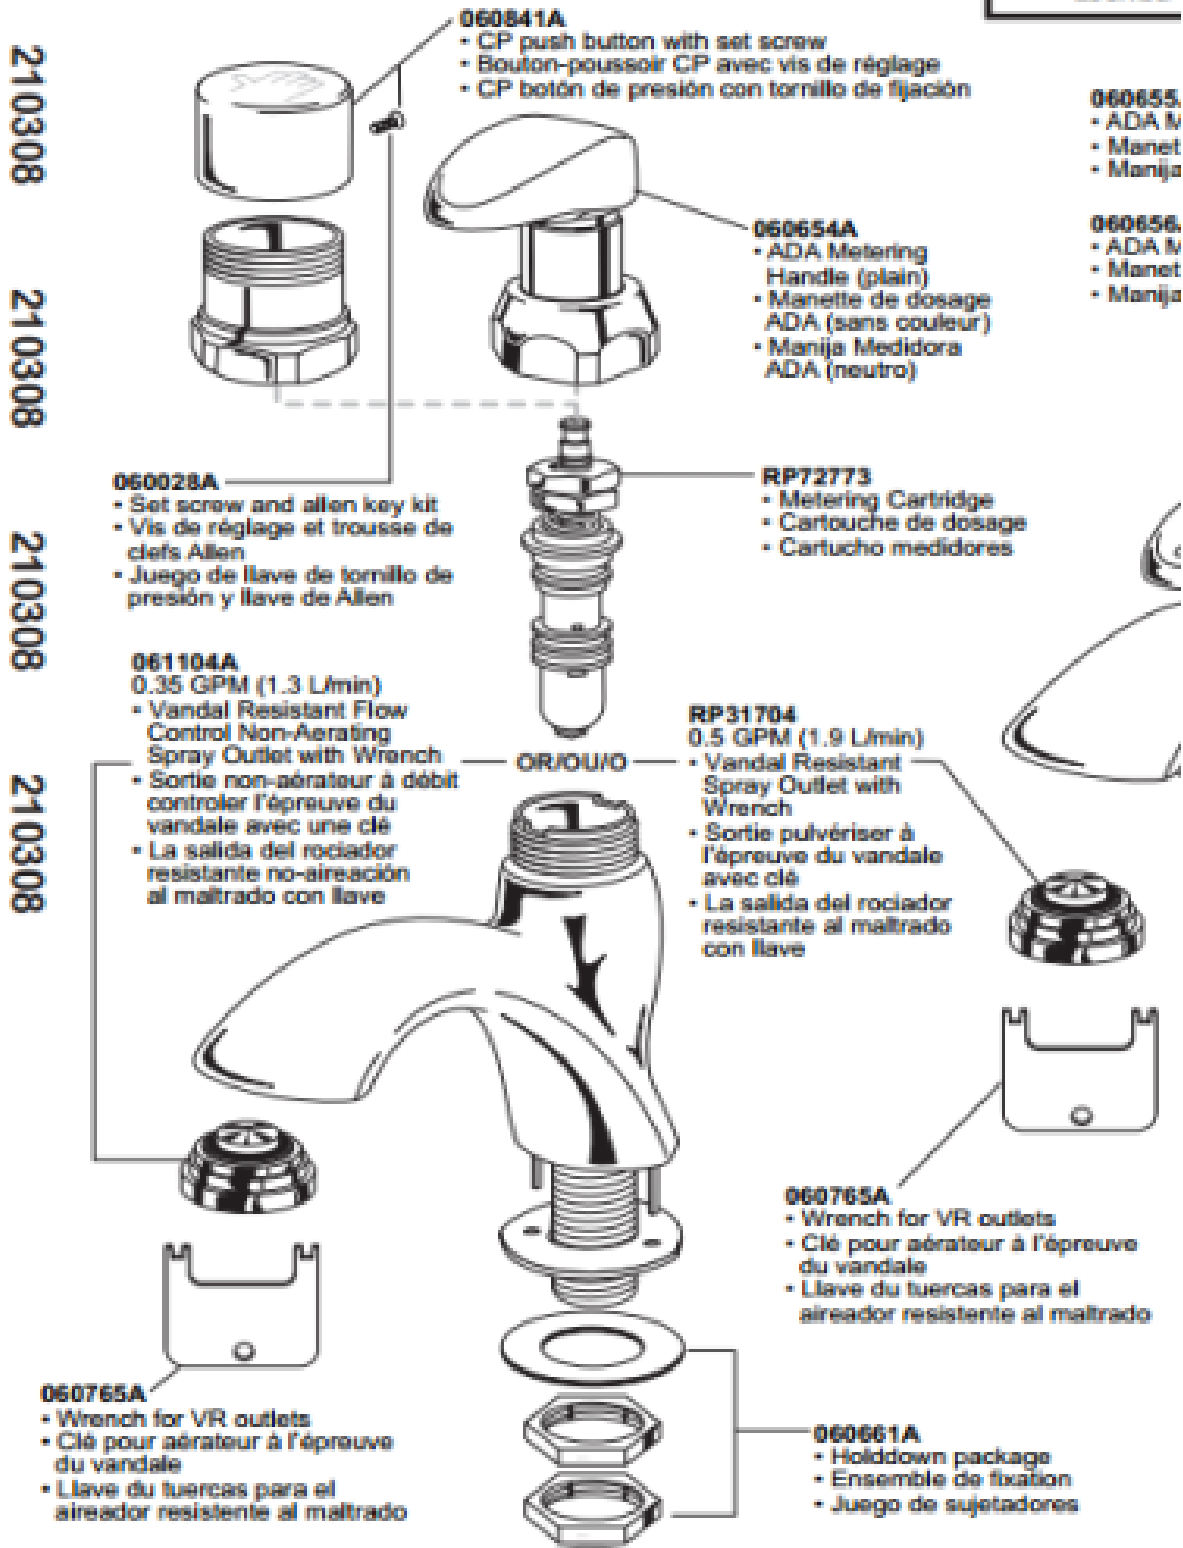

URINAL VALVE

ITEM #	PART#	QPU	DESCRIPTION
	50046	1	URINAL VALVE COMPLETE
1		1	HANDLE PUSH BUTTON ASSEMBLY
2		1	
3		1	BUTTONS HOT AND COLD
4	52181	1	ACTUATOR ASSEMBLY
5		1	SEALING WASHER
6	51006	1	METERING VALVE REPAIR CARTRIDGE
7		1	FILTER
8		1	VALVE BODY (NOT SALEABLE)
9		1	WALL FLANGE
10		1	GASKET
11		1	ADAPTOR
12		1	UNINAL V.8 REPAIR KIT
13	52145	1	UNINAL VALVE VACUUM BREAKER
14		1	FLANGE ASSEMBLY PRE-PACK

PART#	QPU	DESCRIPTION
50045	1	FAUCET METERED CHROM
51002	1	METERING CARTRIDGE
51276	1	FAUCET .5 GPM AERATOR KIT

AQUA MAGIC STYLE II

ITEM #	PART#	QPU	DESCRIPTION
	50406	1	TOILET STILE II HG WHITE
1B	50048		SEAT F/RESIDENTIAL TOILET
2			NOZZLE
3	51853	1	TOILET VACUUM BREAKER THETFORD
4	50715		TOILET WASTE BALL SEAL KIT
5	50839		TOILET WASTE BALL KIT
6	50712		TOILET CLOSET SEAL KIT
7	51630		TOILET PEDAL REPLACEMENT KIT
8			PEDAL COVER INSERT WHITE
9	50714		TOILET WATER VALVE KIT
10	51421		TOILET WASTE BALL DRIVE ARM
11			BOLT CAP WHITE
12	50219	1	TOILET BASE REPL/H/WHITE