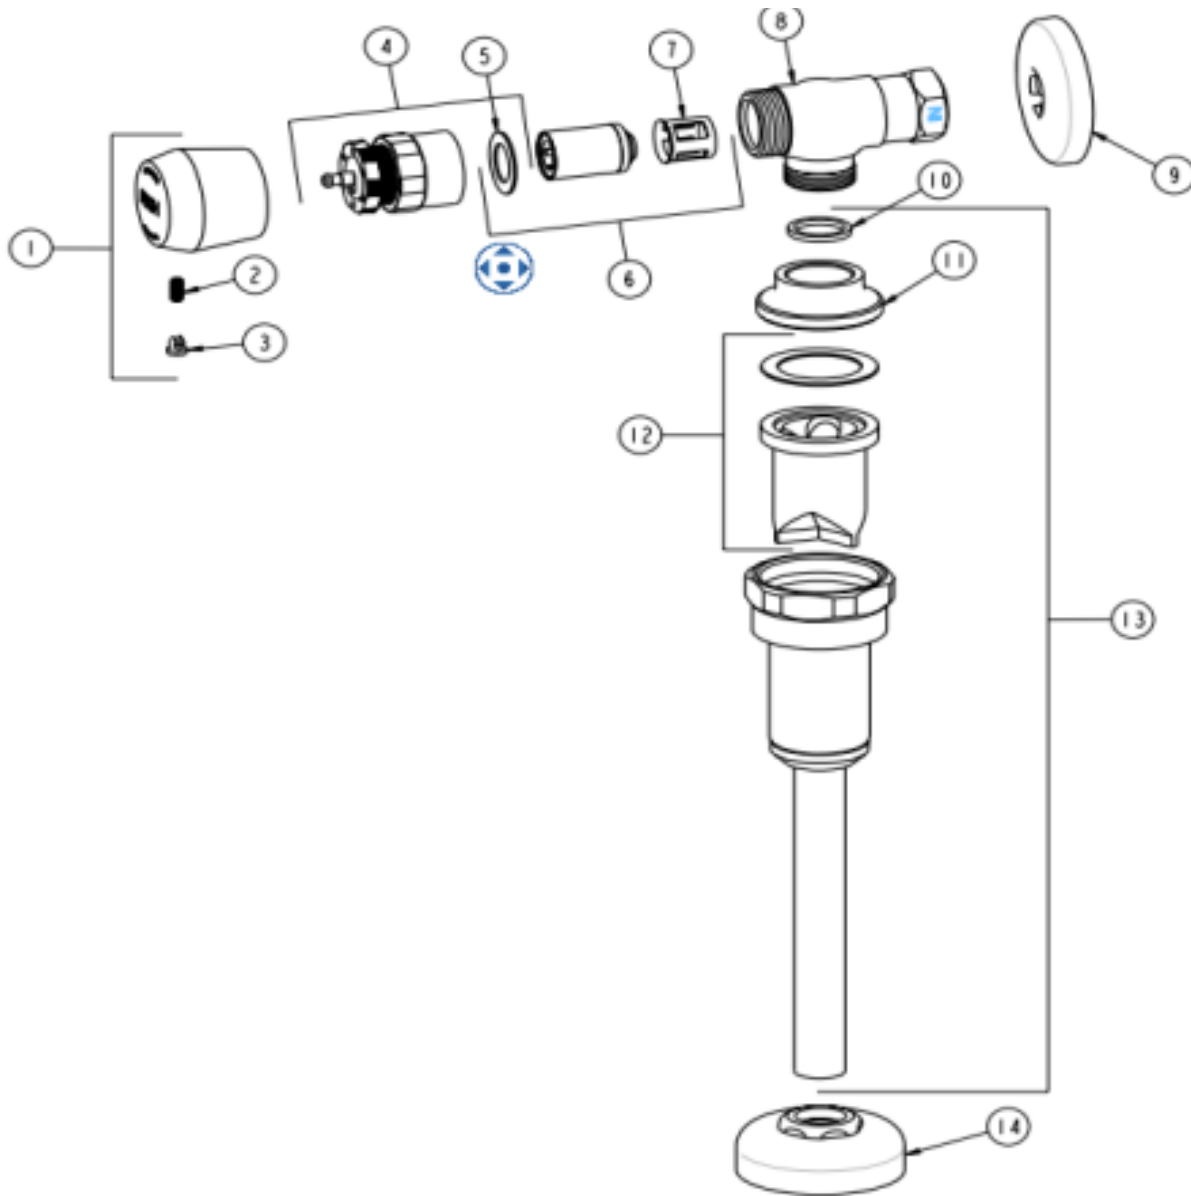

URINAL VALVE

ITEM #	PART#	QPU	DESCRIPTION
	50046	1	URINAL VALVE COMPLETE
1		1	HANDLE PUSH BUTTON ASSEMBLY
2		1	
3		1	BUTTONS HOT AND COLD
4	52181	1	ACTUATOR ASSEMBLY
5		1	SEALING WASHER
6	51006	1	METERING VALVE REPAIR CARTRIDGE
7		1	FILTER
8		1	VALVE BODY (NOT SALEABLE)
9		1	WALL FLANGE
10		1	GASKET
11		1	ADAPTOR
12		1	UNINAL V.8 REPAIR KIT
13	52145	1	UNINAL VALVE VACUUM BREAKER
14		1	FLANGE ASSEMBLY PRE-PACK

PART#	QPU	DESCRIPTION
50045	1	FAUCET METERED CHROM
51002	1	METERING CARTRIDGE
51276	1	FAUCET .5 GPM AERATOR KIT

AQUA MAGIC STYLE II

ITEM #	PART#	QPU	DESCRIPTION
	50406	1	TOILET STILE II HG WHITE
1B	50048		SEAT F/RESIDENTIAL TOILET
2			NOZZLE
3	51853	1	TOILET VACUUM BREAKER THETFORD
4	50715		TOILET WASTE BALL SEAL KIT
5	50839		TOILET WASTE BALL KIT
6	50712		TOILET CLOSET SEAL KIT
7	51630		TOILET PEDAL REPLACEMENT KIT
8			PEDAL COVER INSERT WHITE
9	50714		TOILET WATER VALVE KIT
10	51421		TOILET WASTE BALL DRIVE ARM
11			BOLT CAP WHITE
12	50219	1	TOILET BASE REPL/H/WHITE