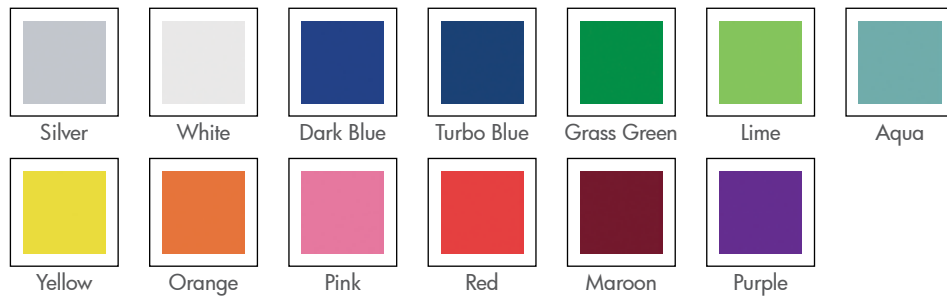

Standard Colors

Specialty Colors

Ambassador Upgrade

Upgrade your Vantage to an Ambassador. The Ambassador fits the bill for even the most discriminating special event customer. Your customer will immediately notice the convenience of the flushing waste tank, in-unit hand wash station and the bevy of other accessories meant to help replicate as closely as possible their in-home restroom experience in a standard size portable unit.