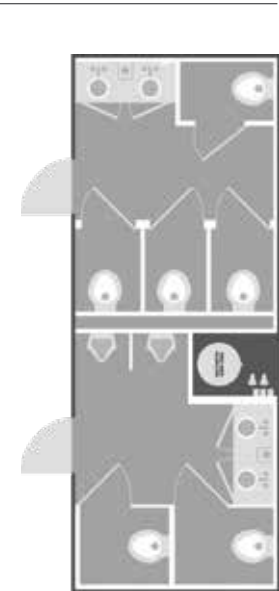

SELFIE
2
10'6" | 15'2"
7'7" | 8'8"
9'2" | 10'2"
104 GAL.
205 GAL.
3,800 LBS.
(2) 3,500 LB.

RESTROOM MODELS

10 FOOT
2
10' | 15'
6' | 7'6"
10'11"
105 GAL.
265 GAL.
4,200 LBS.
7,000 LB.

14 FOOT | 3 DOOR
3
14'4" | 19'
6'5" | 9'2"
11'3"
200 GAL.
390 GAL.
5,280 LBS.
7,000 LB.

14 FOOT | 2 DOOR
4
14'4" | 19'
6'5" | 9'2"
11'3"
200 GAL.
390 GAL.
5,280 LBS.
7,000 LB.

14 FOOT | 4 DOOR
4
14'4" | 19'
6'5" | 9'2"
11'3"
200 GAL.
390 GAL.
5,280 LBS.
7,000 LB.

17 FOOT
6
17' | 22'
8'6" | 9'6"
11'8"
200 GAL.
525 GAL.
7,121 LBS.
(2) 7,000 LB.

RESTROOM MODELS

NO. OF STATIONS
LENGTH/W TONGUE
WIDTH/W STEPS
HEIGHT/W AC
FRESH TANK
WASTE TANK
WEIGHT
AXLE TORSION

20 FOOT
8
20' | 25'
8'6" | 12'6"
11'8"
200 GAL.
750 GAL.
8,490 LBS.
(2) 7,000 LB.

25 FOOT
10
25' | 30'
8'6" | 12'6"
11'8"
200 GAL.
880 GAL.
9,800 LBS.
(2) 7,000 LB.

28 FOOT | 8 DOOR
8
28' | 33'
8'6" | 12'6"
11'8"
200 GAL.
1,150 GAL.
11,450 LBS.
(2) 7,000 LB.

28 FOOT
11
28' | 33'
8'6" | 12'6"
11'8"
200 GAL.
1,000 GAL.
11,450 LBS.
(2) 7,000 LB.

29 FOOT | 9 STATION
9
29' | 34"
8'6" | 12'6"
11'8"
300 GAL.
1,025 GAL.
11,980 LBS.
(2) 7,000 LB.