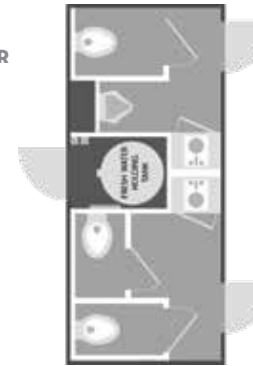

SELFIE MODELS

NO. OF STATIONS
LENGTH/W TONGUE
WIDTH/W STEPS
HEIGHT/W AC
FRESH TANK
WASTE TANK
WEIGHT
AXLE TORSION

SELFIE POD
2
9'1"
3'6" | 4'7"
8'2" | 9'3"
94 GAL.
132 GAL.
2,820 LBS.
NA

SELFIE SLIM
2
9'1" | 13'6"
5'2" | 6'6"
8'10" | 9'11"
103 GAL.
132 GAL.
3,300 LBS.
3,500 LB.

SELFIE
2
10'6" | 15'2"
7'7" | 8'8"
9'2" | 10'2"
104 GAL.
205 GAL.
3,800 LBS.
(2) 3,500 LB.

RESTROOM MODELS

10 FOOT
2
10' | 15'
6' | 7'6"
10'11"
105 GAL.
265 GAL.
4,200 LBS.
7,000 LB.

14 FOOT | 3 DOOR
3
14'4" | 19'
6'5" | 9'2"
11'3"
200 GAL.
390 GAL.
5,280 LBS.
7,000 LB.

14 FOOT | 2 DOOR
4
14'4" | 19'
6'5" | 9'2"
11'3"
200 GAL.
390 GAL.
5,280 LBS.
7,000 LB.

14 FOOT | 4 DOOR
4
14'4" | 19'
6'5" | 9'2"
11'3"
200 GAL.
390 GAL.
5,280 LBS.
7,000 LB.

17 FOOT
6
17' | 22'
8'6" | 9'6"
11'8"
200 GAL.
525 GAL.
7,121 LBS.
(2) 7,000 LB.

RESTROOM MODELS

NO. OF STATIONS
LENGTH/W TONGUE
WIDTH/W STEPS
HEIGHT/W AC
FRESH TANK
WASTE TANK
WEIGHT
AXLE TORSION

20 FOOT
8
20' | 25'
8'6" | 12'6"
11'8"
200 GAL.
750 GAL.
8,490 LBS.
(2) 7,000 LB.

25 FOOT
10
25' | 30'
8'6" | 12'6"
11'8"
200 GAL.
880 GAL.
9,800 LBS.
(2) 7,000 LB.