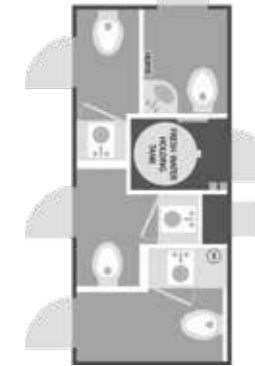

SELFIE MODELS

NO. OF STATIONS
LENGTH/W TONGUE
WIDTH/W STEPS
HEIGHT/W AC
FRESH TANK
WASTE TANK
WEIGHT
AXLE TORSION

SELFIE POD
2
9'1"
3'6" | 4'7"
8'2" | 9'3"
94 GAL.
132 GAL.
2,820 LBS.
NA

SELFIE SLIM
2
9'1" | 13'6"
5'2" | 6'6"
8'10" | 9'11"
103 GAL.
132 GAL.
3,300 LBS.
3,500 LB.

SELFIE
2
10'6" | 15'2"
7'7" | 8'8"
9'2" | 10'2"
104 GAL.
205 GAL.
3,800 LBS.
(2) 3,500 LB.

RESTROOM MODELS

10 FOOT
2
10' | 15'
6' | 7'6"
10'11"
105 GAL.
265 GAL.
4,200 LBS.
7,000 LB.

14 FOOT | 3 DOOR
3
14'4" | 19'
6'5" | 9'2"
11'3"
200 GAL.
390 GAL.
5,280 LBS.
7,000 LB.

14 FOOT | 2 DOOR
4
14'4" | 19'
6'5" | 9'2"
11'3"
200 GAL.
390 GAL.
5,280 LBS.
7,000 LB.

14 FOOT | 4 DOOR
4
14'4" | 19'
6'5" | 9'2"
11'3"
200 GAL.
390 GAL.
5,280 LBS.
7,000 LB.

17 FOOT
6
17' | 22'
8'6" | 9'6"
11'8"
200 GAL.
525 GAL.
7,121 LBS.
(2) 7,000 LB.

RESTROOM MODELS

NO. OF STATIONS
LENGTH/W TONGUE
WIDTH/W STEPS
HEIGHT/W AC
FRESH TANK
WASTE TANK
WEIGHT
AXLE TORSION

20 FOOT
8
20' | 25'
8'6" | 12'6"
11'8"
200 GAL.
750 GAL.
8,490 LBS.
(2) 7,000 LB.

25 FOOT
10
25' | 30'
8'6" | 12'6"
11'8"
200 GAL.
880 GAL.
9,800 LBS.
(2) 7,000 LB.