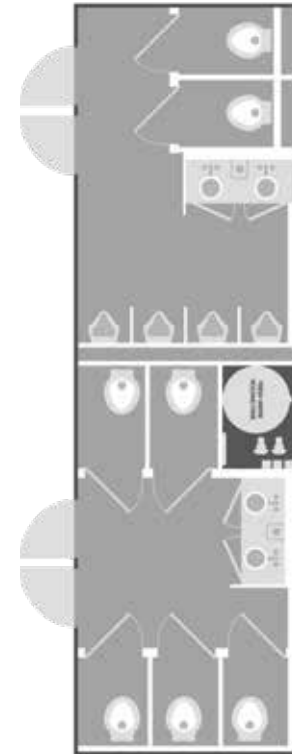

SELFIE
2
10'6" | 15'2"
7'7" | 8'8"
9'2" | 10'2"
104 GAL.
205 GAL.
3,800 LBS.
(2) 3,500 LB.

RESTROOM MODELS

10 FOOT
2
10' | 15'
6' | 7'6"
10'11"
105 GAL.
265 GAL.
4,200 LBS.
7,000 LB.

14 FOOT | 3 DOOR
3
14'4" | 19'
6'5" | 9'2"
11'3"
200 GAL.
390 GAL.
5,280 LBS.
7,000 LB.

RESTROOM MODELS

NO. OF STATIONS
LENGTH/W TONGUE
WIDTH/W STEPS
HEIGHT/W AC
FRESH TANK
WASTE TANK
WEIGHT
AXLE TORSION

20 FOOT
8
20' | 25'
8'6" | 12'6"
11'8"
200 GAL.
750 GAL.
8,490 LBS.
(2) 7,000 LB.

25 FOOT
10
25' | 30'
8'6" | 12'6"
11'8"
200 GAL.
880 GAL.
9,800 LBS.
(2) 7,000 LB.

28 FOOT | 8 DOOR
8
28' | 33'
8'6" | 12'6"
11'8"
200 GAL.
1,150 GAL.
11,450 LBS.
(2) 7,000 LB.

28 FOOT
11
28' | 33'
8'6" | 12'6"
11'8"
200 GAL.
1,000 GAL.
11,450 LBS.
(2) 7,000 LB.

29 FOOT | 9 STATION
9
29' | 34"
8'6" | 12'6"
11'8"
300 GAL.
1,025 GAL.
11,980 LBS.
(2) 7,000 LB.

29 FOOT | 10 STATION
10
29' | 34"
8'6" | 12'6"
11'8"
300 GAL.
1,025 GAL.
11,980 LBS.
(2) 7,000 LB.

ADA MODELS

NO. OF STATIONS
LENGTH/W TONGUE
WIDTH/W STEPS
HEIGHT/W AC
FRESH TANK
WASTE TANK
WEIGHT
AXLE TORSION