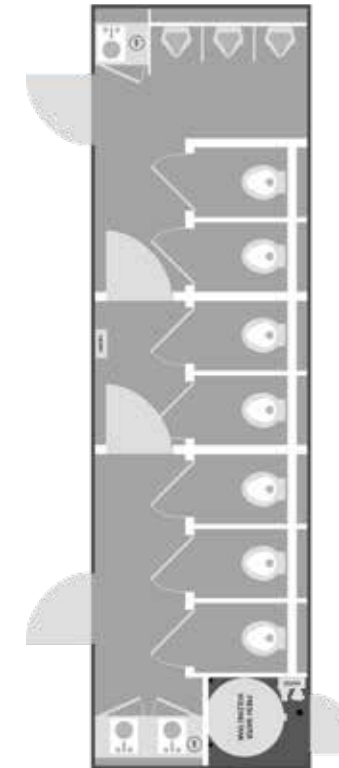

SELFIE
2
10'6" | 15'2"
7'7" | 8'8"
9'2" | 10'2"
104 GAL.
205 GAL.
3,800 LBS.
(2) 3,500 LB.

RESTROOM MODELS

10 FOOT
2
10' | 15'
6' | 7'6"
10'11"
105 GAL.
265 GAL.
4,200 LBS.
7,000 LB.

14 FOOT | 3 DOOR
3
14'4" | 19'
6'5" | 9'2"
11'3"
200 GAL.
390 GAL.
5,280 LBS.
7,000 LB.

RESTROOM MODELS

NO. OF STATIONS
LENGTH/W TONGUE
WIDTH/W STEPS
HEIGHT/W AC
FRESH TANK
WASTE TANK
WEIGHT
AXLE TORSION

20 FOOT
8
20' | 25'
8'6" | 12'6"
11'8"
200 GAL.
750 GAL.
8,490 LBS.
(2) 7,000 LB.

25 FOOT
10
25' | 30'
8'6" | 12'6"
11'8"
200 GAL.
880 GAL.
9,800 LBS.
(2) 7,000 LB.

28 FOOT | 8 DOOR
8
28' | 33'
8'6" | 12'6"
11'8"
200 GAL.
1,150 GAL.
11,450 LBS.
(2) 7,000 LB.

28 FOOT
11
28' | 33'
8'6" | 12'6"
11'8"
200 GAL.
1,000 GAL.
11,450 LBS.
(2) 7,000 LB.

29 FOOT | 9 STATION
9
29' | 34"
8'6" | 12'6"
11'8"
300 GAL.
1,025 GAL.
11,980 LBS.
(2) 7,000 LB.

29 FOOT | 10 STATION
10
29' | 34"
8'6" | 12'6"
11'8"
300 GAL.
1,025 GAL.
11,980 LBS.
(2) 7,000 LB.

ADA MODELS

NO. OF STATIONS
LENGTH/W TONGUE
WIDTH/W STEPS
HEIGHT/W AC
FRESH TANK
WASTE TANK
WEIGHT
AXLE TORSION