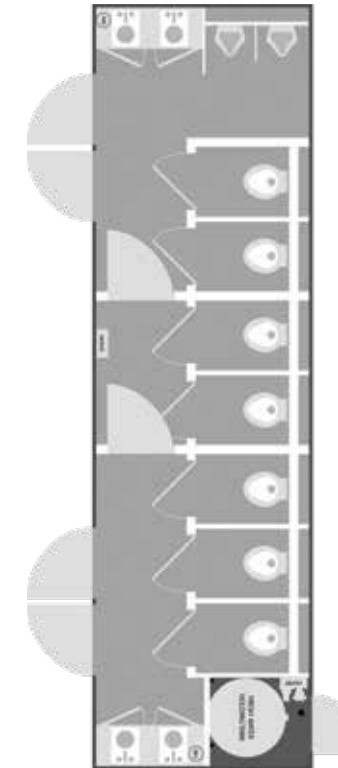

SELFIE
2
10'6" | 15'2"
7'7" | 8'8"
9'2" | 10'2"
104 GAL.
205 GAL.
3,800 LBS.
(2) 3,500 LB.

RESTROOM MODELS

10 FOOT
2
10' | 15'
6' | 7'6"
10'11"
105 GAL.
265 GAL.
4,200 LBS.
7,000 LB.

14 FOOT | 3 DOOR
3
14'4" | 19'
6'5" | 9'2"
11'3"
200 GAL.
390 GAL.
5,280 LBS.
7,000 LB.

RESTROOM MODELS

NO. OF STATIONS
LENGTH/W TONGUE
WIDTH/W STEPS
HEIGHT/W AC
FRESH TANK
WASTE TANK
WEIGHT
AXLE TORSION

20 FOOT
8
20' | 25'
8'6" | 12'6"
11'8"
200 GAL.
750 GAL.
8,490 LBS.
(2) 7,000 LB.

25 FOOT
10
25' | 30'
8'6" | 12'6"
11'8"
200 GAL.
880 GAL.
9,800 LBS.
(2) 7,000 LB.

28 FOOT | 8 DOOR
8
28' | 33'
8'6" | 12'6"
11'8"
200 GAL.
1,150 GAL.
11,450 LBS.
(2) 7,000 LB.

28 FOOT
11
28' | 33'
8'6" | 12'6"
11'8"
200 GAL.
1,000 GAL.
11,450 LBS.
(2) 7,000 LB.

29 FOOT | 9 STATION
9
29' | 34"
8'6" | 12'6"
11'8"
300 GAL.
1,025 GAL.
11,980 LBS.
(2) 7,000 LB.

29 FOOT | 10 STATION
10
29' | 34"
8'6" | 12'6"
11'8"
300 GAL.
1,025 GAL.
11,980 LBS.
(2) 7,000 LB.

ADA MODELS

NO. OF STATIONS
LENGTH/W TONGUE
WIDTH/W STEPS
HEIGHT/W AC
FRESH TANK
WASTE TANK
WEIGHT
AXLE TORSION