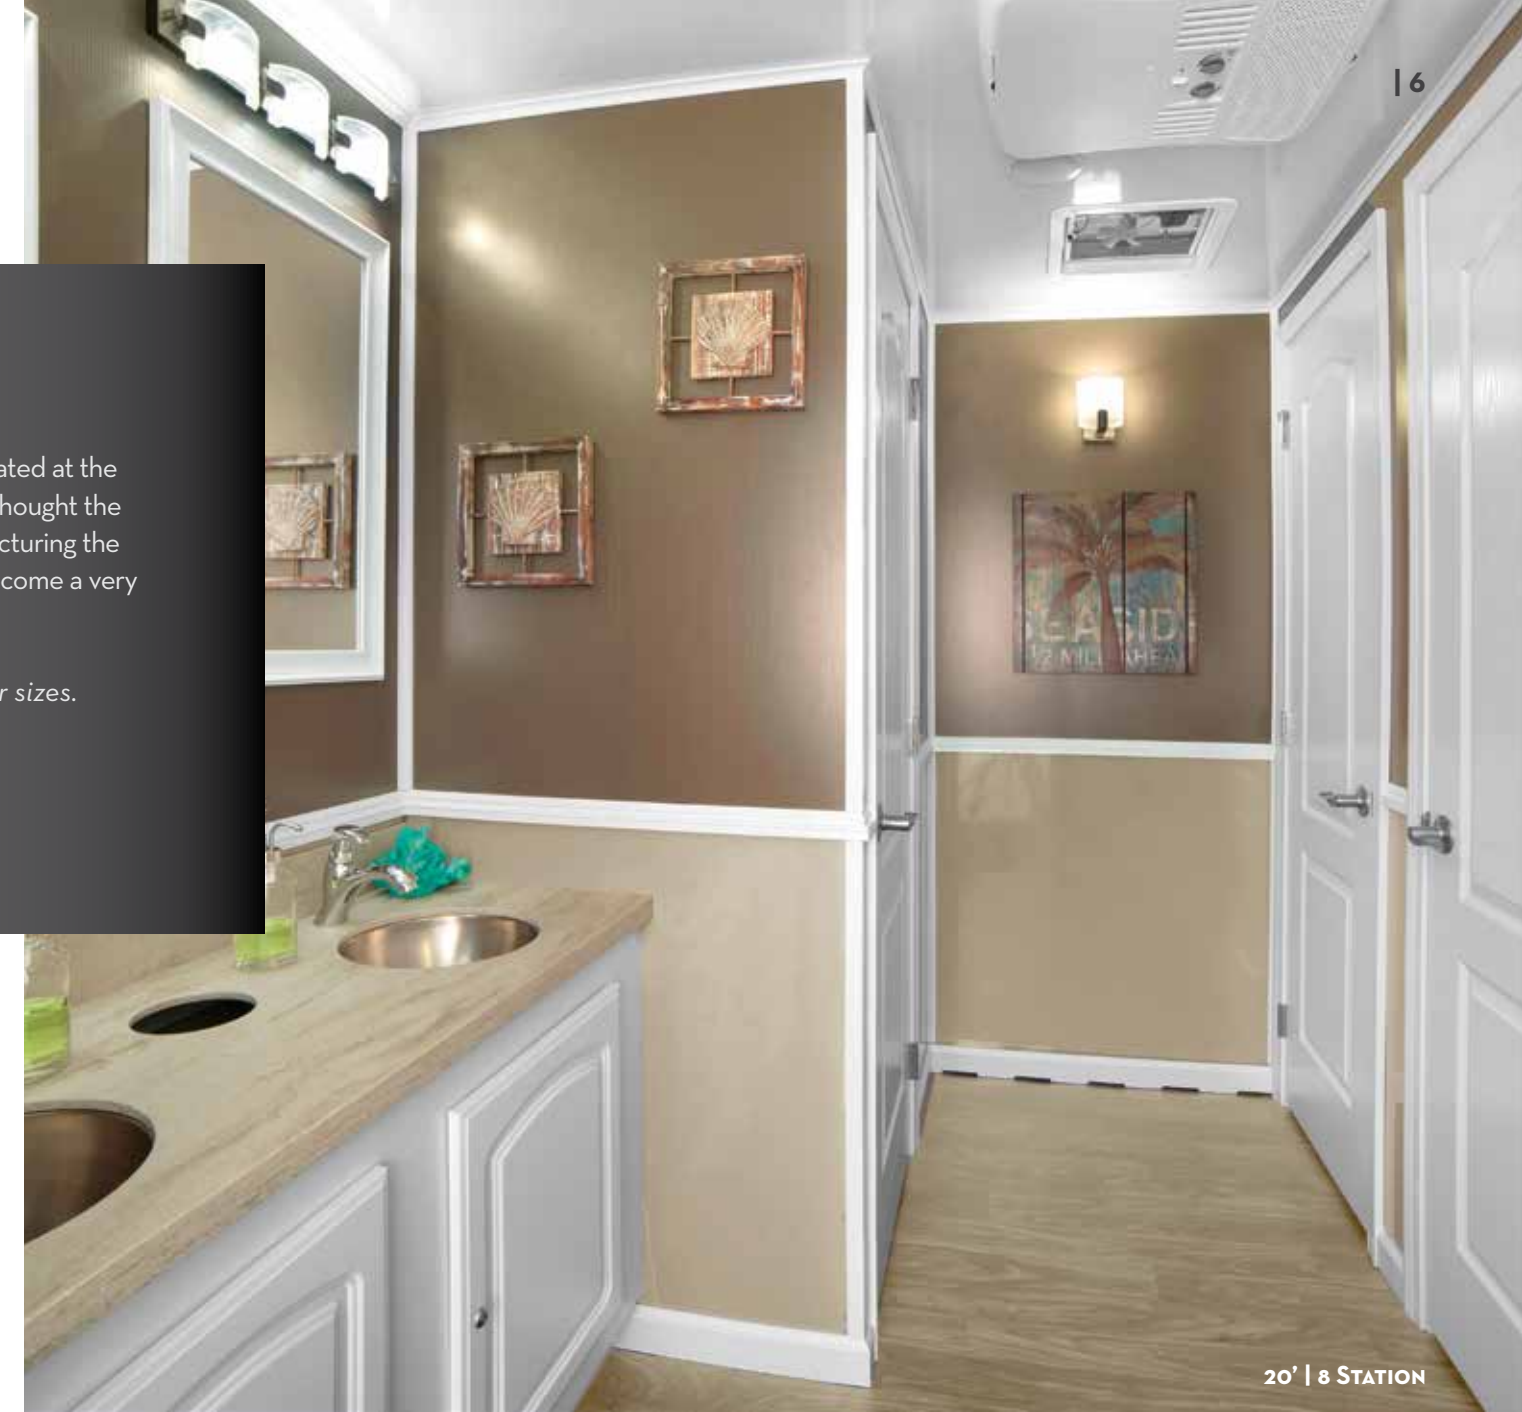

20' | 8 STATION