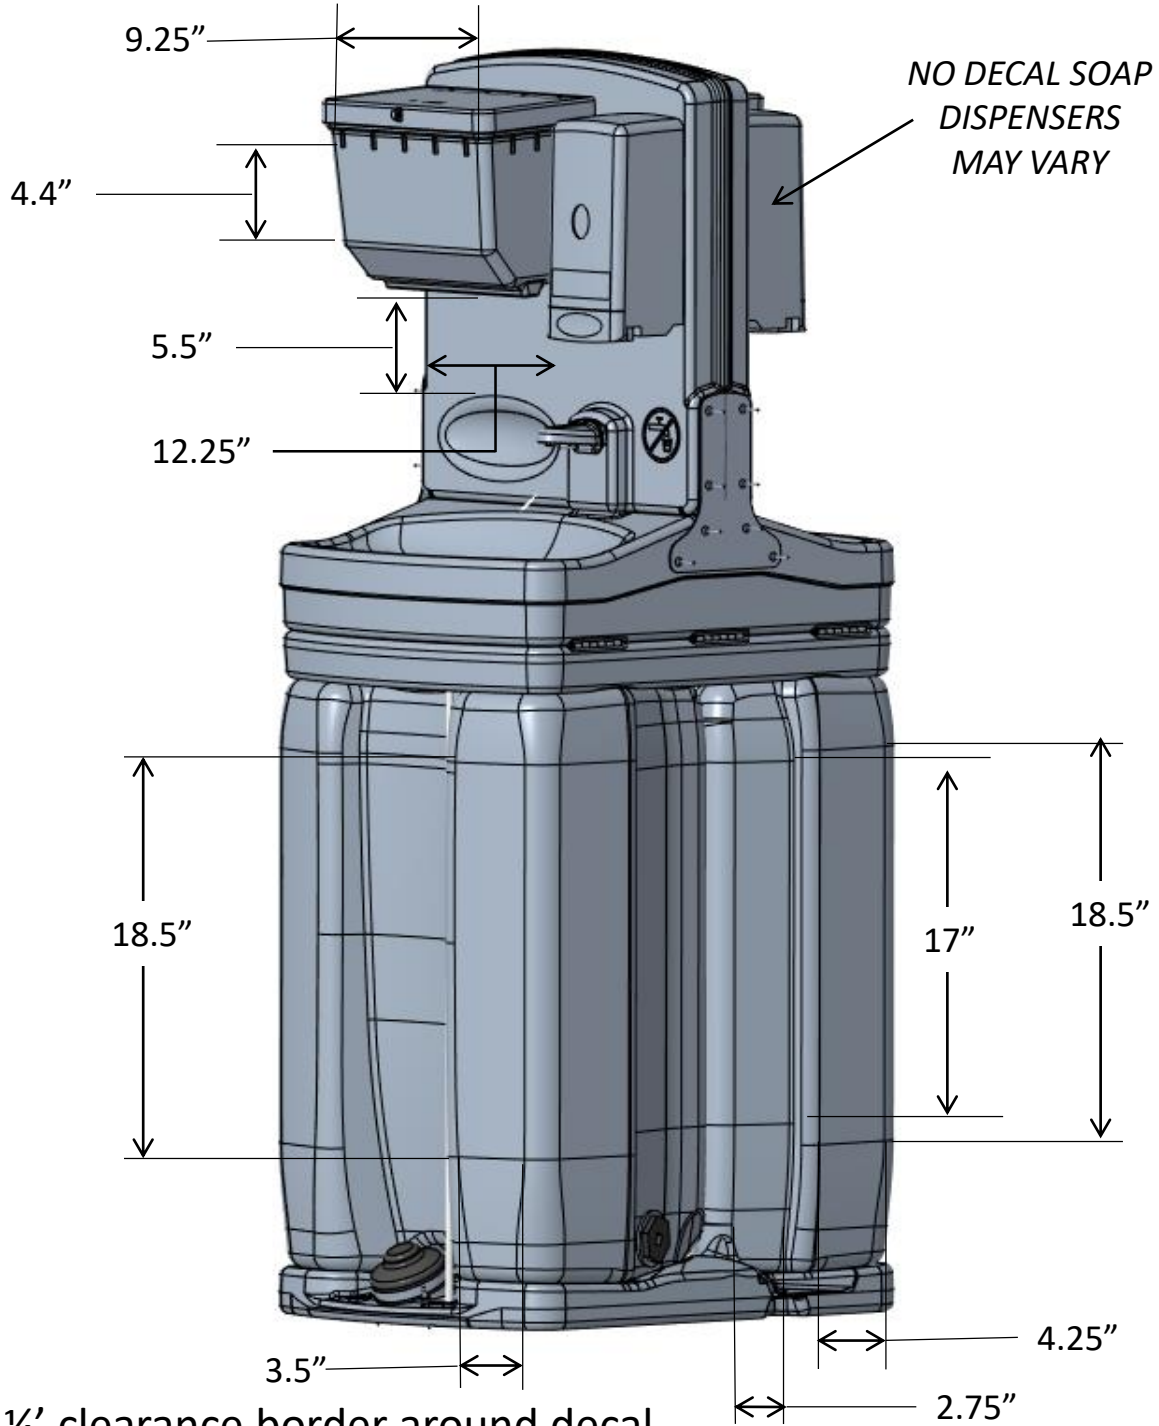

## TAG4 DECAL AREA DIMENSIONS

**NOTE:**

- Allow ¼' clearance border around decal.
- Satellite strongly recommends printing a sample label / decal to test fit on the sink, before ordering production quantities.