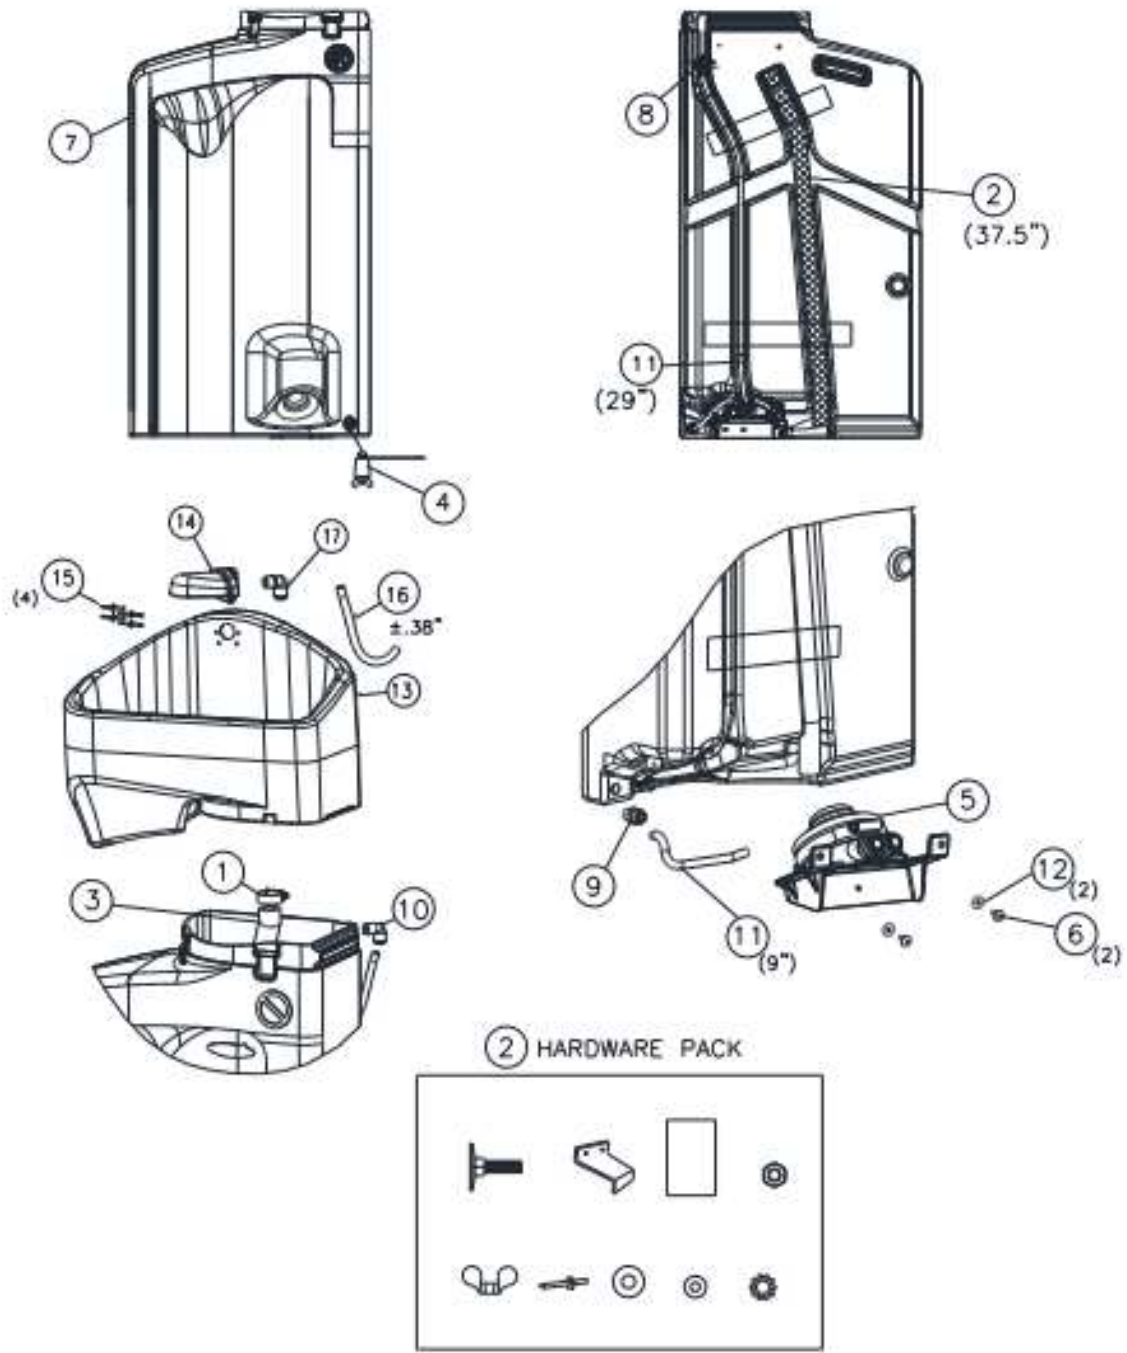

SLIMMATE™ FOREARM