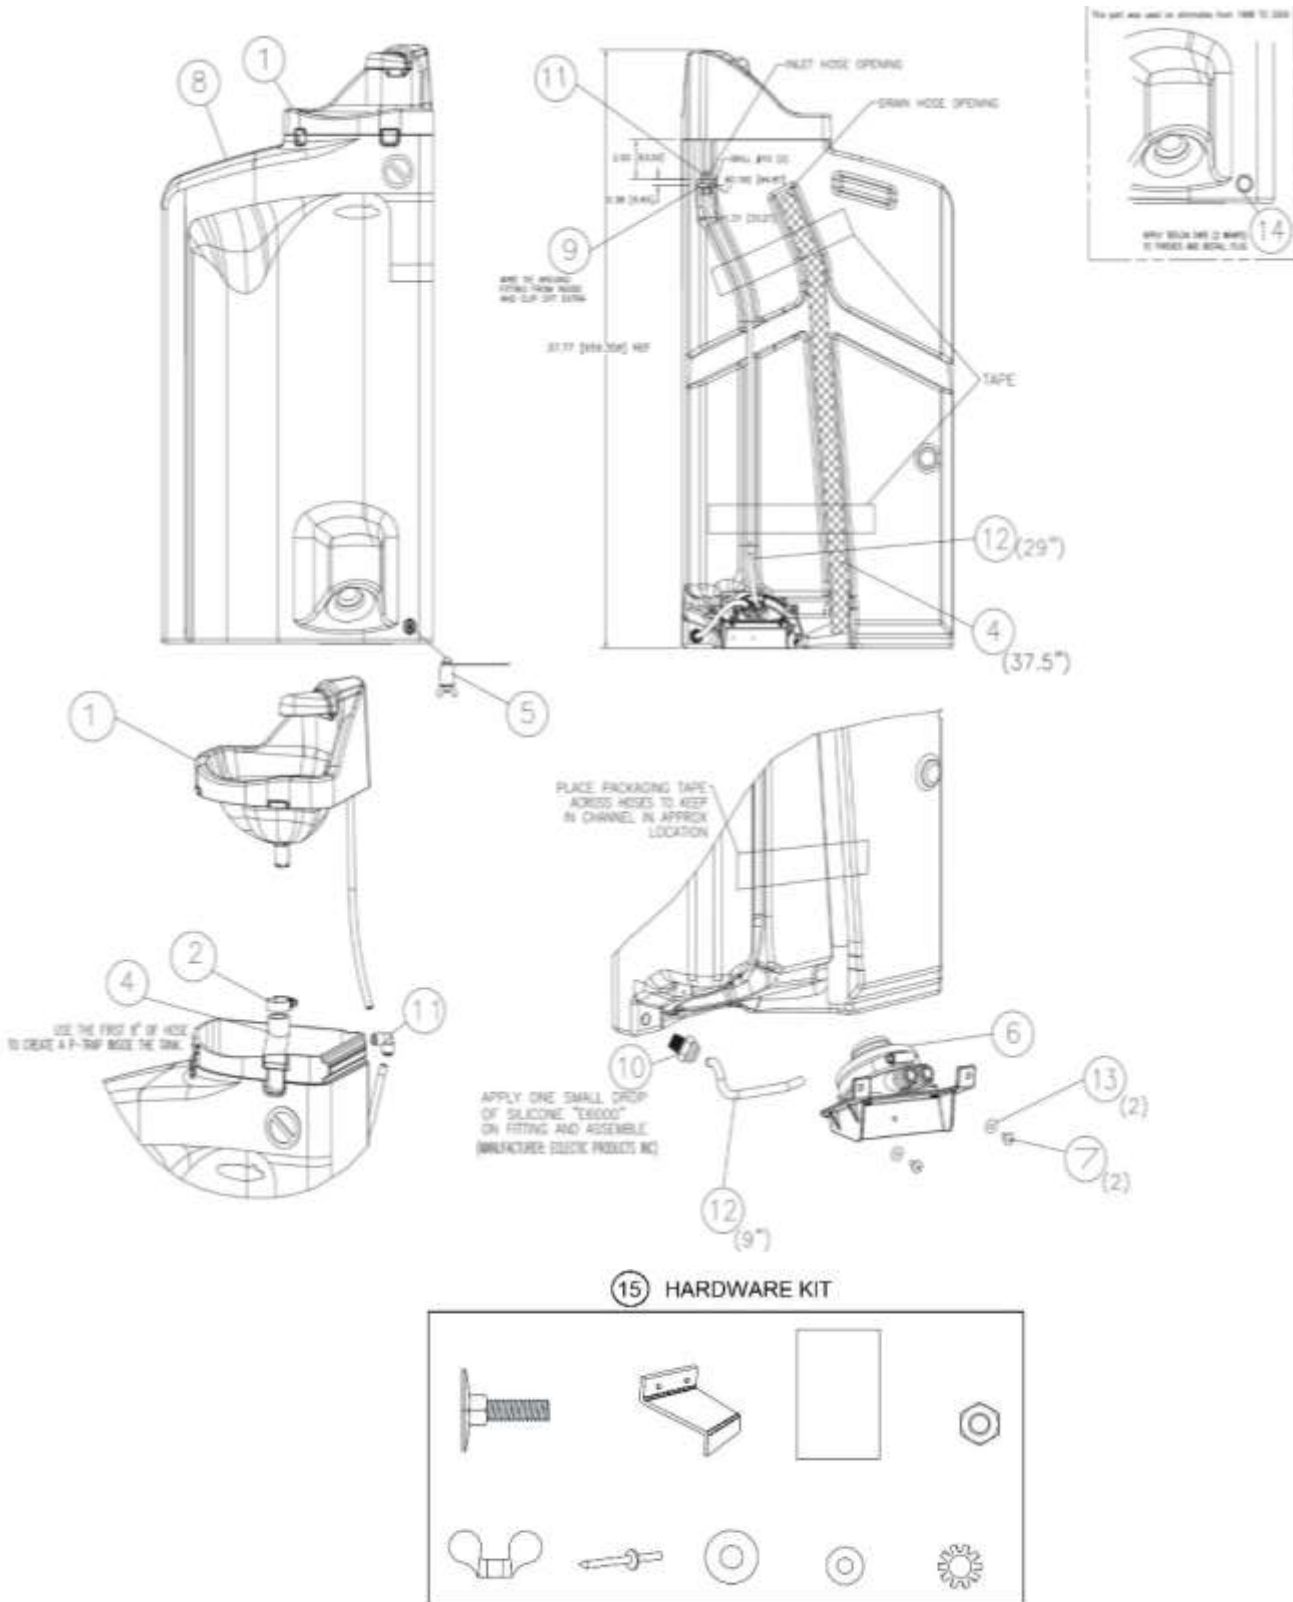

SLIMMATE™ II

Visa / Mastercard / American Express / Discover
$25.00 Minimum Order — Prices and quantities subject to change / all prices are FOB FACTORY — Priced in U.S. Dollars
20% minimum restocking charge applies on returns